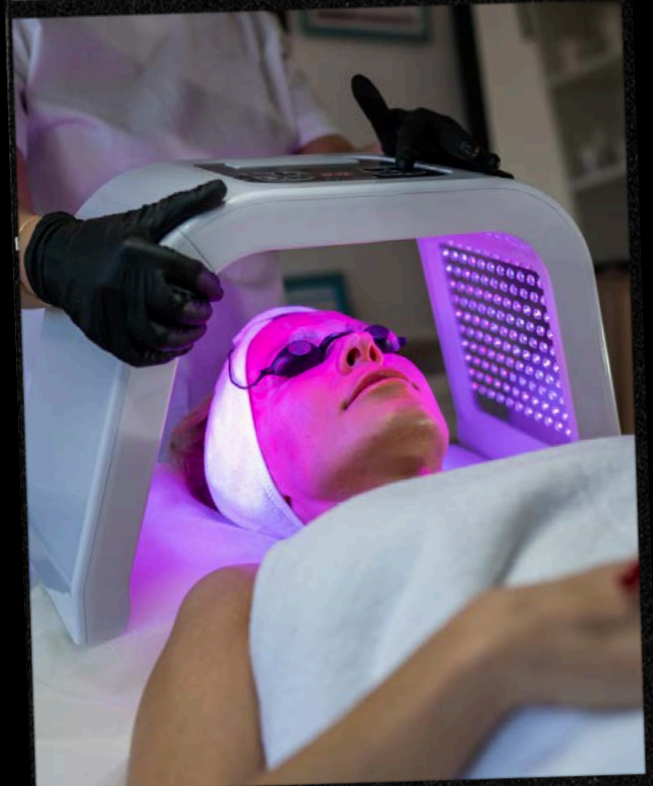

Wood Therapy

Arms - 2 Areas	£40
Bra Fat - 2 Areas	£40
Love Handles - 2 Areas	£40
Stomach - 1 Area	£60
Back - 1 Area	£60
Front Thigh - 2 Areas	£70
Back Thigh - 2 Areas	£70

Vitamin Shots

Vitamin B12	£30
Vitamin C	£40
Biotin	£40
Vitamin B Complex	£40
Vitamin D	£80
Glutathione	£80

Hayfever Relief Injection

40mg Dose	£60
80mg Dose	£90