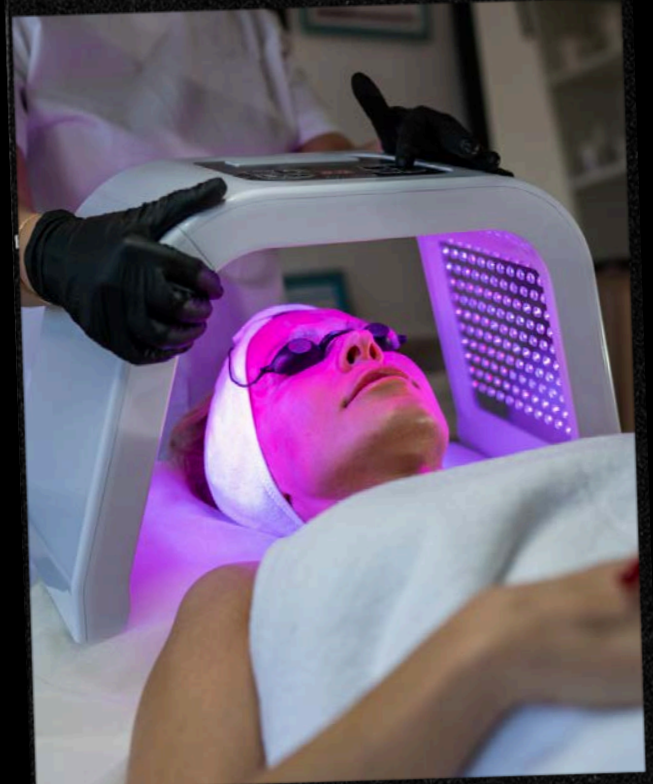

Stomach

1 Session	£40
4 Sessions	£115
6 Sessions	£200
10 Sessions	£310

Back

1 Session	£130
4 Sessions	£410
6 Sessions	£665
10 Sessions	£960

Lower Body – Naval Pubic Line

1 Session	£30
4 Sessions	£80
6 Sessions	£130
10 Sessions	£210