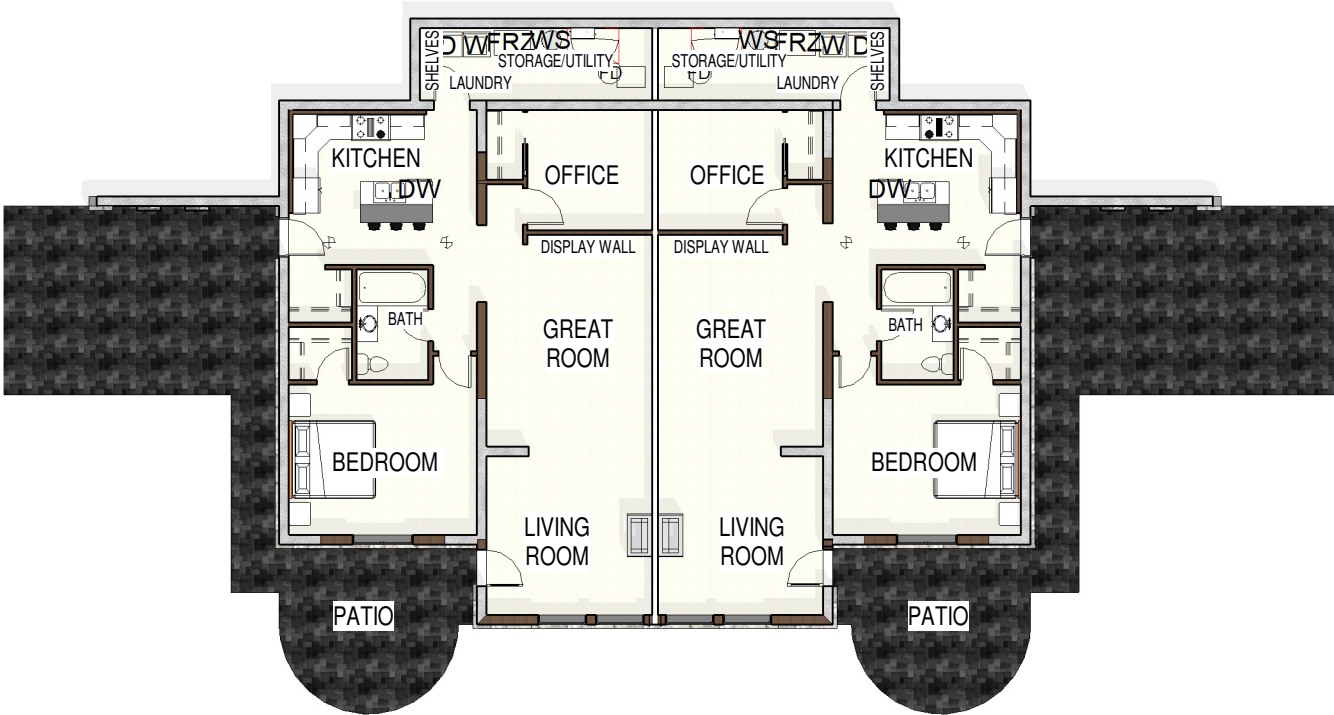

EARTH SHELTERED TECHNOLOGY, INC.

BELLVIEW TWINHOME

PLAN DETAILS:

| | |
|------------|-----|
| Mods: | 1.5 |
| Bedrooms: | 1 |
| Bathrooms: | 1 |