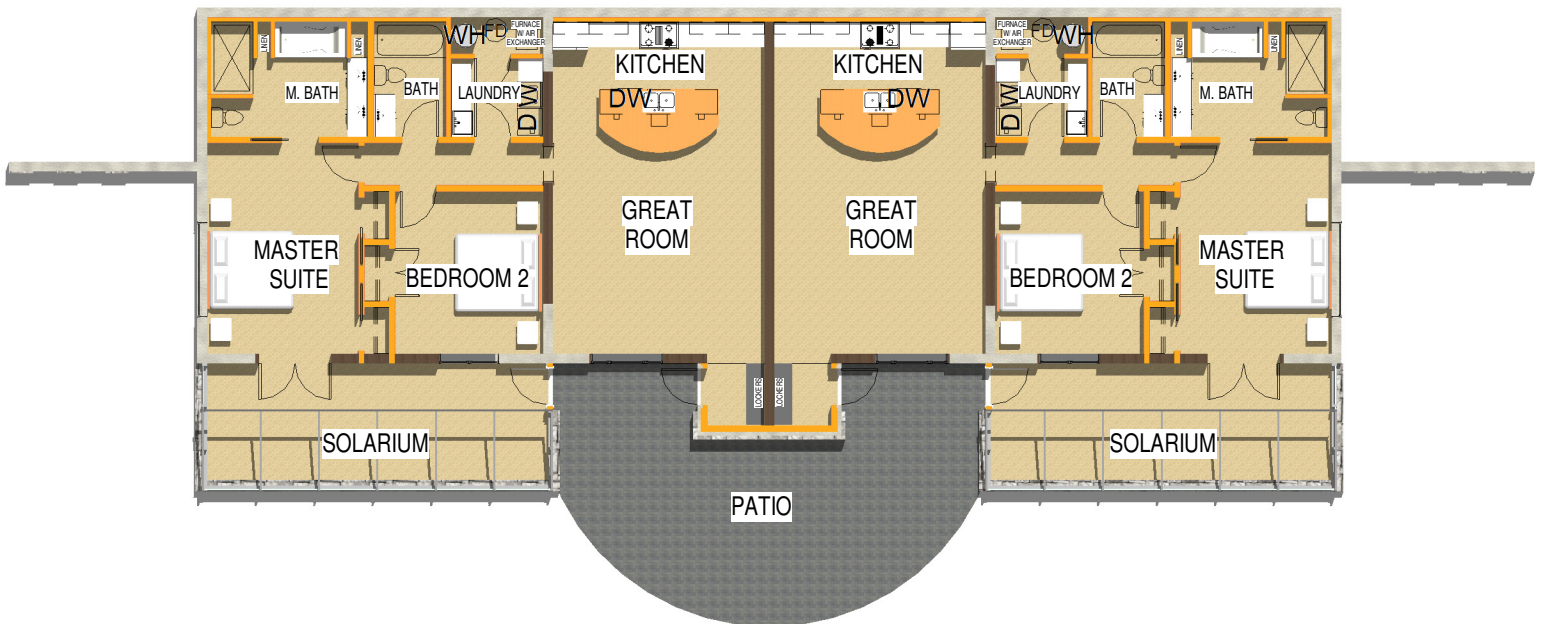

EARTH SHELTERED TECHNOLOGY, INC.

BRIDGESTONE TWINHOME

PLAN DETAILS:	
Mods:	3
Bedrooms:	2
Bathrooms:	2