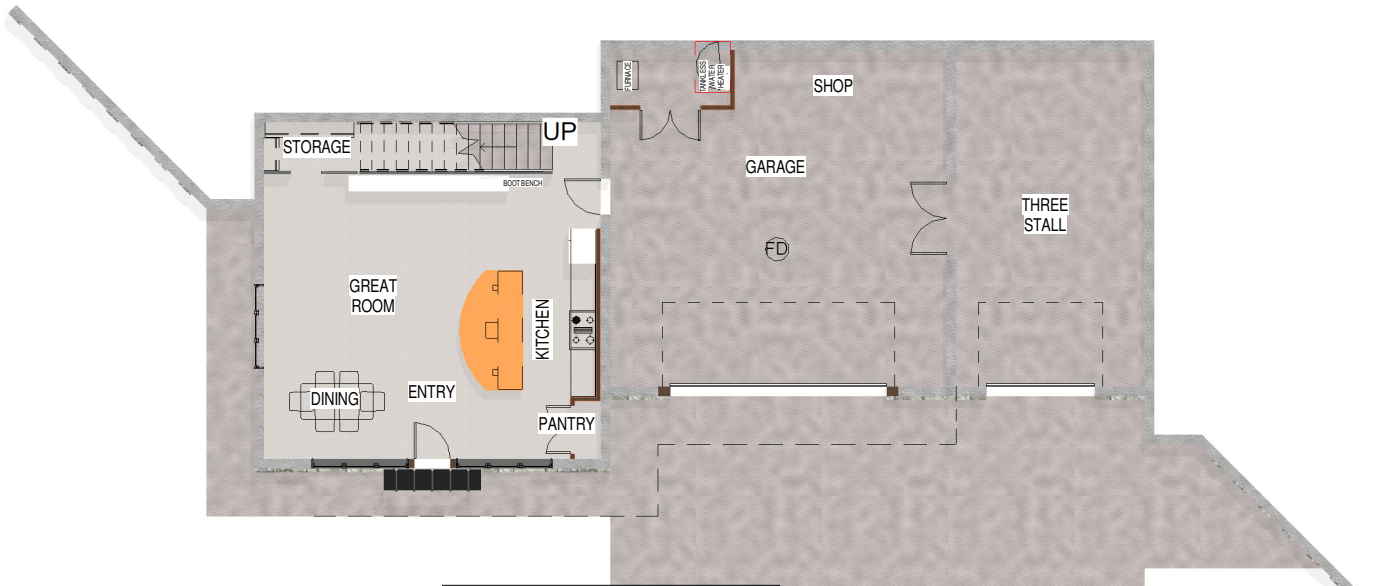

EAGLE RIDGE- ELEMENT 3 STALL

EARTH SHELTERED TECHNOLOGY

PLAN DETAILS:

Mods:	2
Bedrooms:	4
Bathrooms:	3