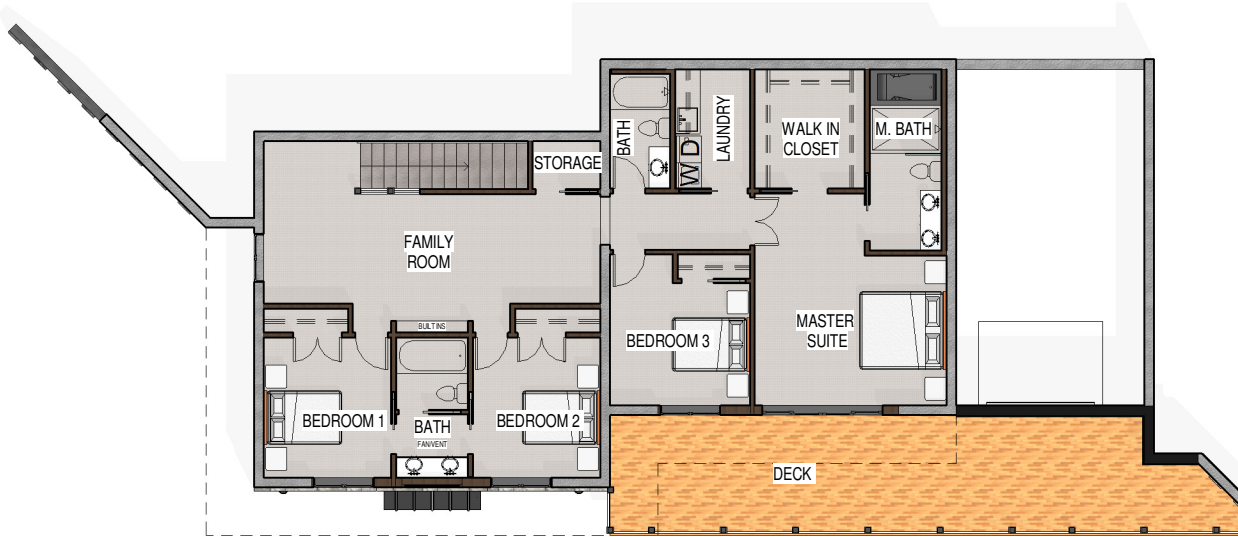

EAGLE RIDGE- ELEMENT 3 STALL

EARTH SHELTERED TECHNOLOGY

PLAN DETAILS:

Mods:	2
Bedrooms:	4
Bathrooms:	3