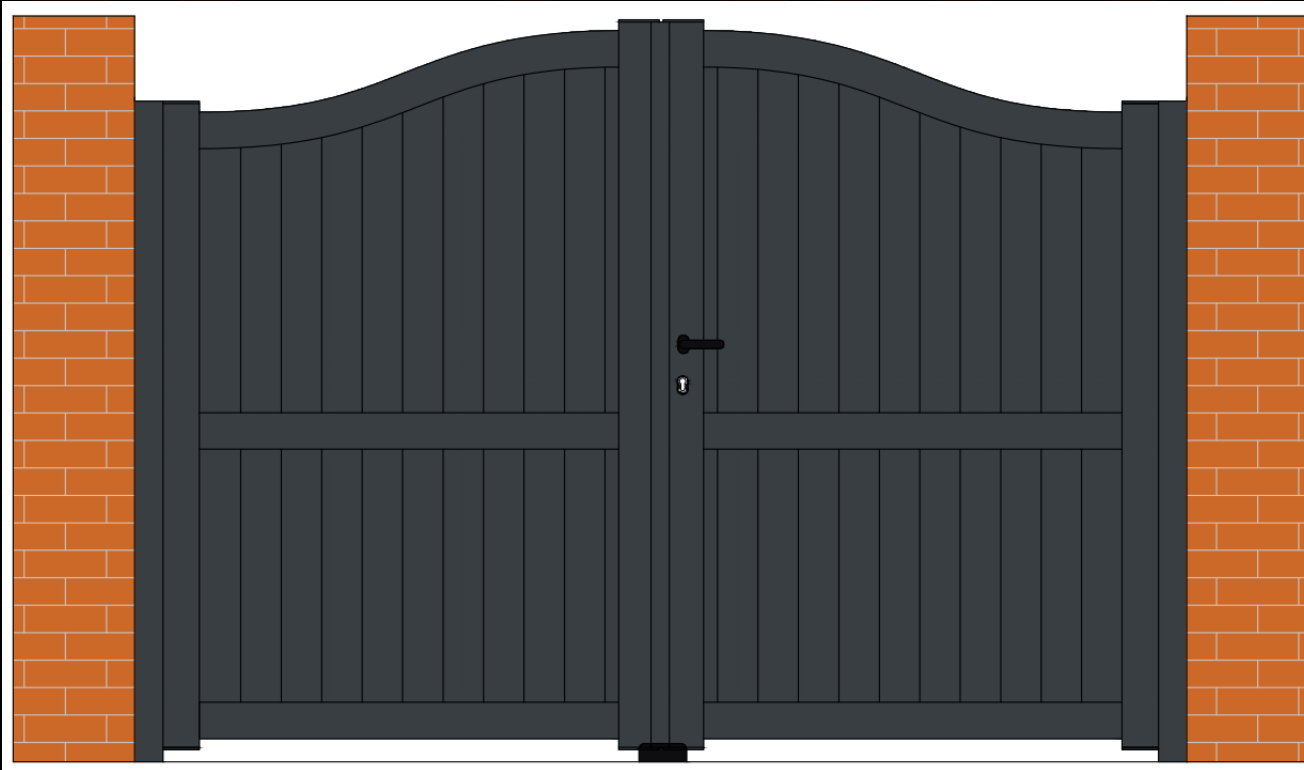

FITZ
ALUMINIUM GATES

Accurate Rendered CAD Drawings with each Bespoke gate order.

Our Rebate Kits offer maximum privacy and can be utilized with Locinox Gate Closers!

Choice of 100mm, 200mm or 300mm infill boards.