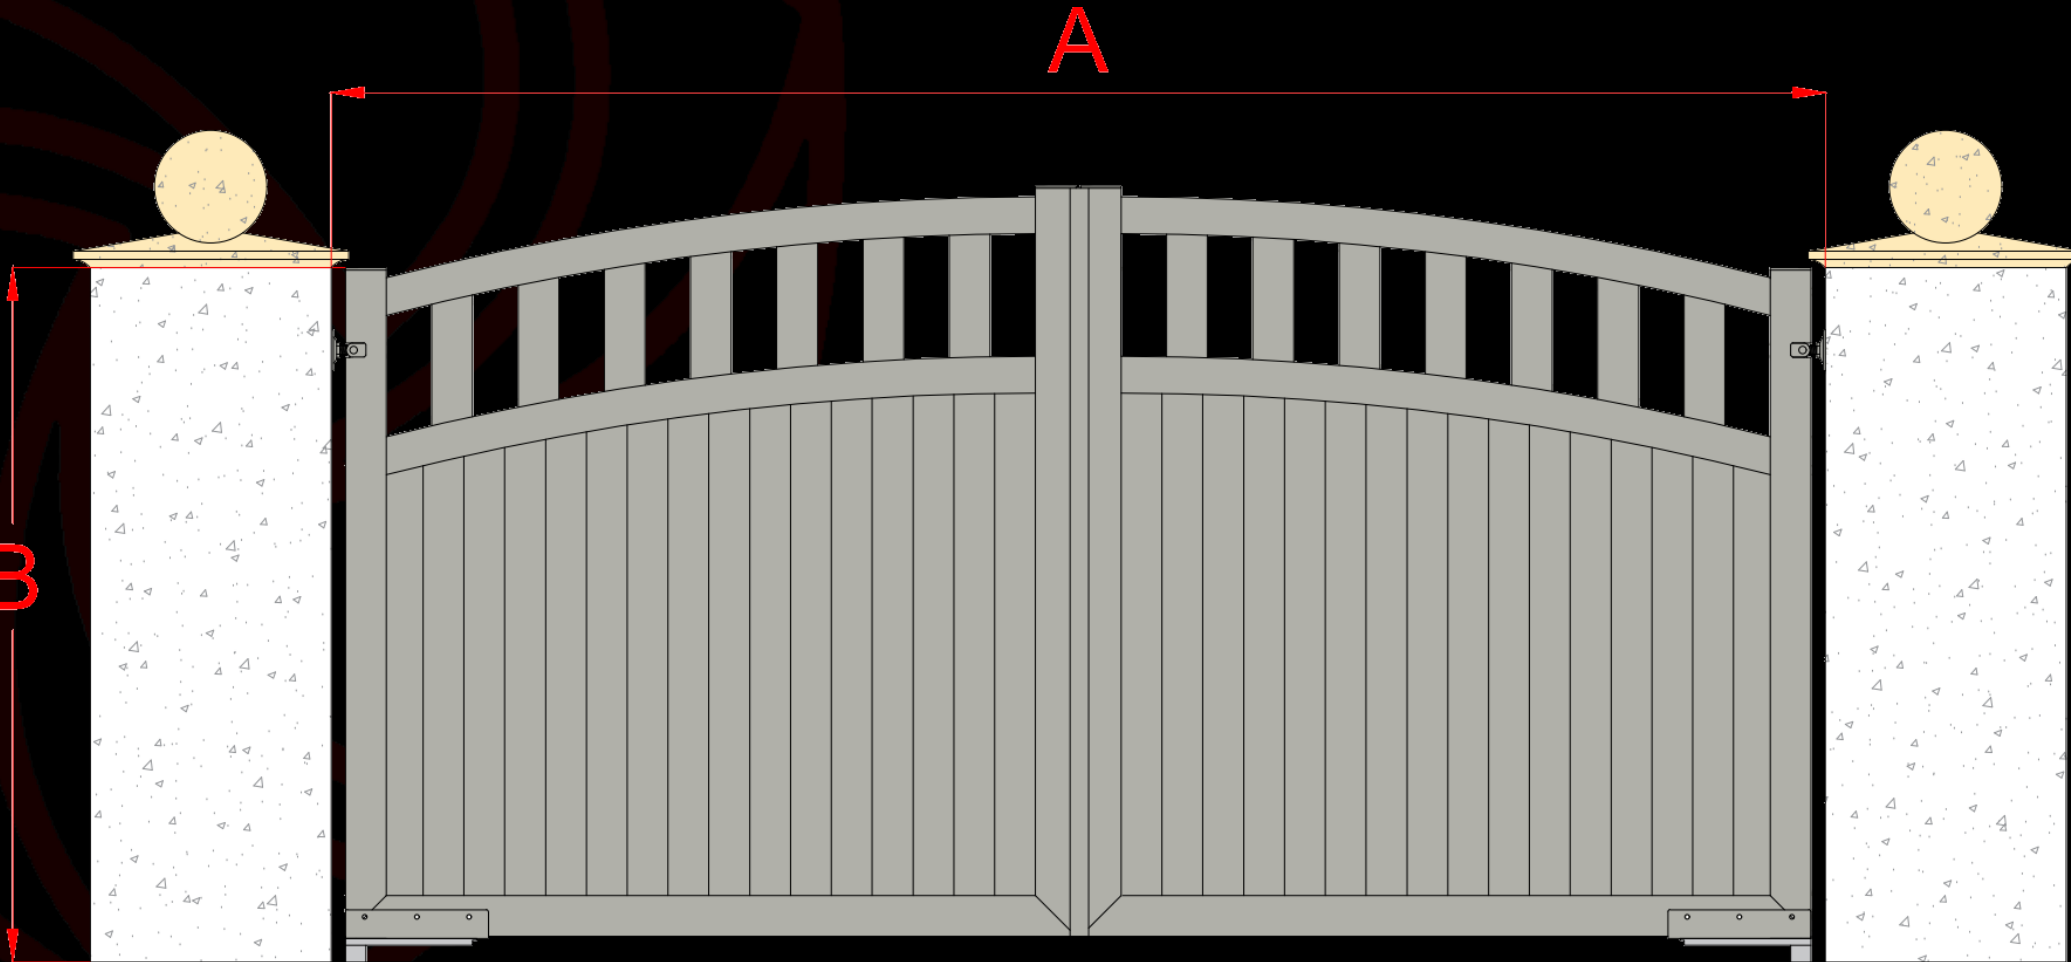

4000mm

B

Max 2500mm

Standard Sizes

1600mm

1800mm

2000mm

EMERALD