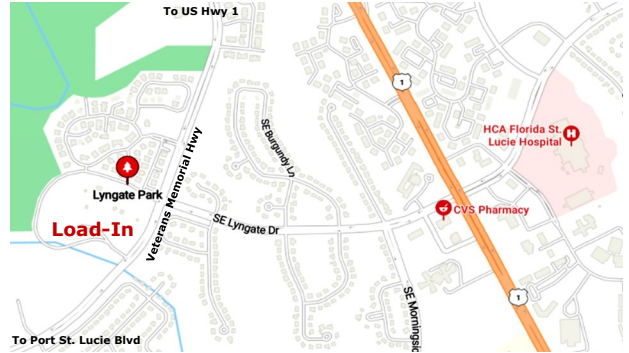

CLASSIC CAR AND TRUCK SHOW

PRIDE IN MY RIDE

June 15, 2024 • 10:00AM TO 3:00PM

Saturday, June 15, 2024

Show Field next to Lyngate Park

Enter Park on Lyngate Drive

Load-in 8:00am to 10:00am

- Judging 12:00pm, Awards 2:00pm
- Music and Food On-Site
- Dash Plaques First 100 Register Cards
- Foreign and Special Class