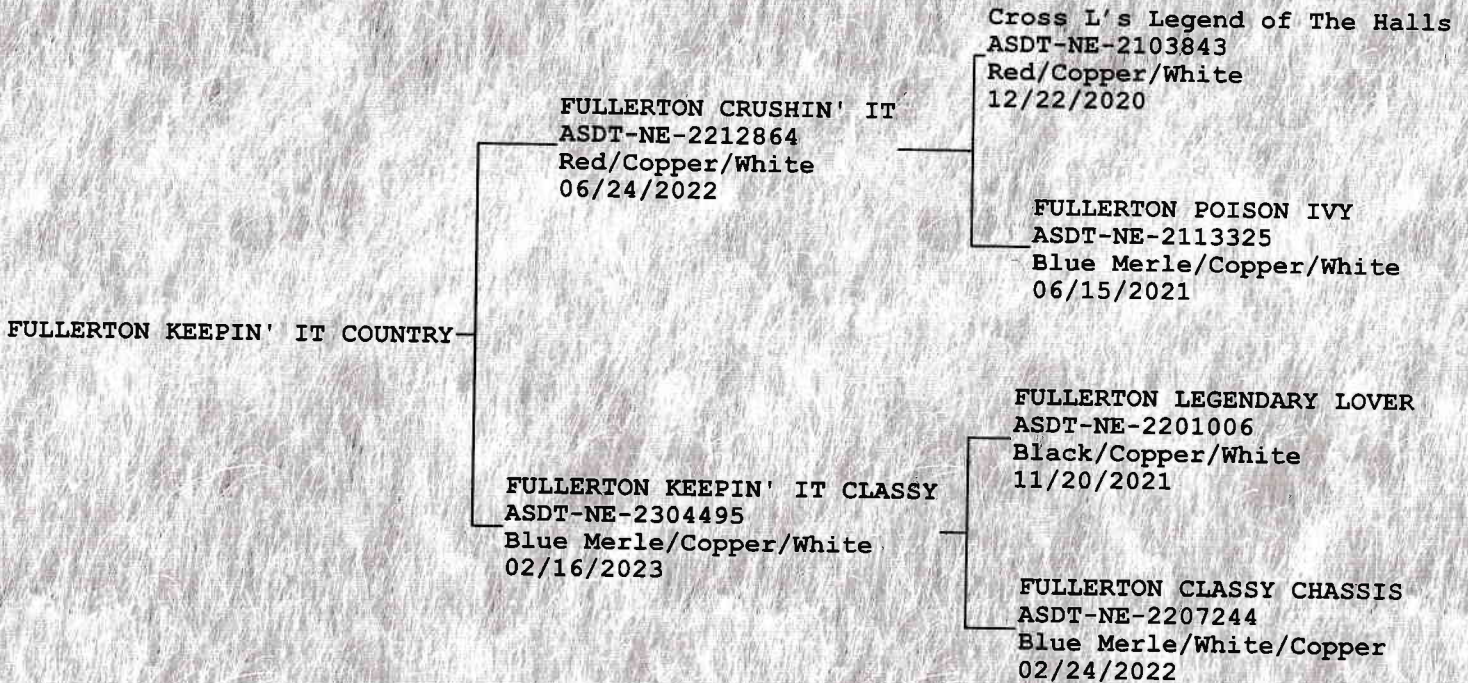

# AMERICAN STOCK DOG REGISTRY

Est. 2005

PO Box 7510  
Columbia, MO 65205

## Toy Australian Shepherd REGISTRATION CERTIFICATE

**NAME:** FULLERTON KEEPIN' IT COUNTRY

**BREED:** Australian Shepherd

**NUMBER:** ASDT-NE-2403755

**DOB:** 02/18/2024

**SEX:** Female

**COAT COLOR:** Blue Merle/White/Copper

**EYE COLOR:** Blue

**TAIL:** Docked

**MICROCHIP:** 992000001688733

**OWNER:** Julie Fullerton  
Crawford, NE 69339

**BREEDER:** Julie Fullerton

**REGISTRATION DATE:** 04/17/2024

Mini Aussies--Scottish Collies—Cardigan Corgi--Standard Aussies--Mini Cattle Dogs--Collies  
Border Collies--German Shepherd--Toy Aussies--Cattle Dogs--Pembroke Corgi--White Shepherd