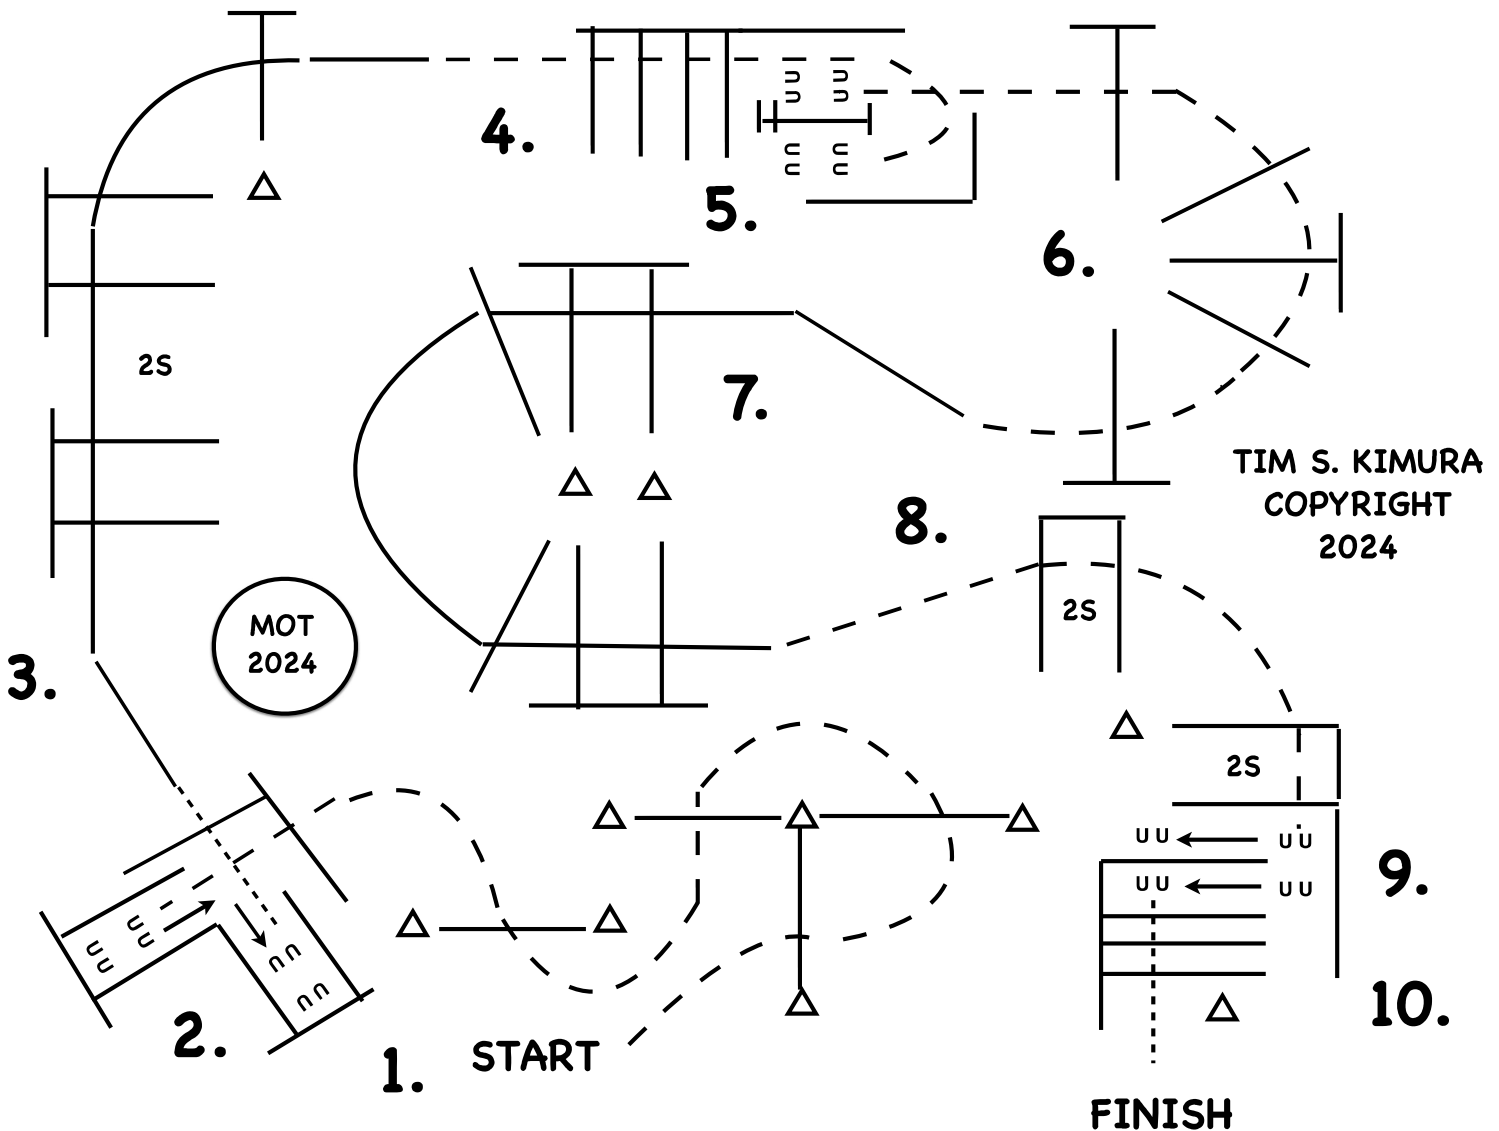

# 2024 PRAIRE CLASSIC QUARTER HORSE SHOW

# JUNIOR AND SENIOR TRAIL HORSES

THURSDAY, FEBRUARY 8th

1. JOG THROUGH SERPENTINE, JOG OVER POLES.
2. JOG OVER POLE, JOG INTO CHUTE, BACK "L" BETWEEN POLES, WALK OUT OVER POLE.
3. LOPE OVER POLES (RIGHT LEAD).
4. BREAK TO THE JOG, JOG OVER POLES, JOG AROUND CORNER, JOG UP TO GATE.
5. WORK GATE RIGHT HAND, OPEN RIDE THROUGH AND CLOSE GATE.
6. YOU MAY WALK FORWARD, THEN JOG OVER POLES.
7. LOPE OVER POLES (LEFT LEAD).
8. BREAK TO JOG, JOG OVER POLES, JOG INTO AND STOP IN GAP.
9. SIDE PASS RIGHT OVER POLE, WALK OFF POLE.
10. WALK OVER LAST POLES.