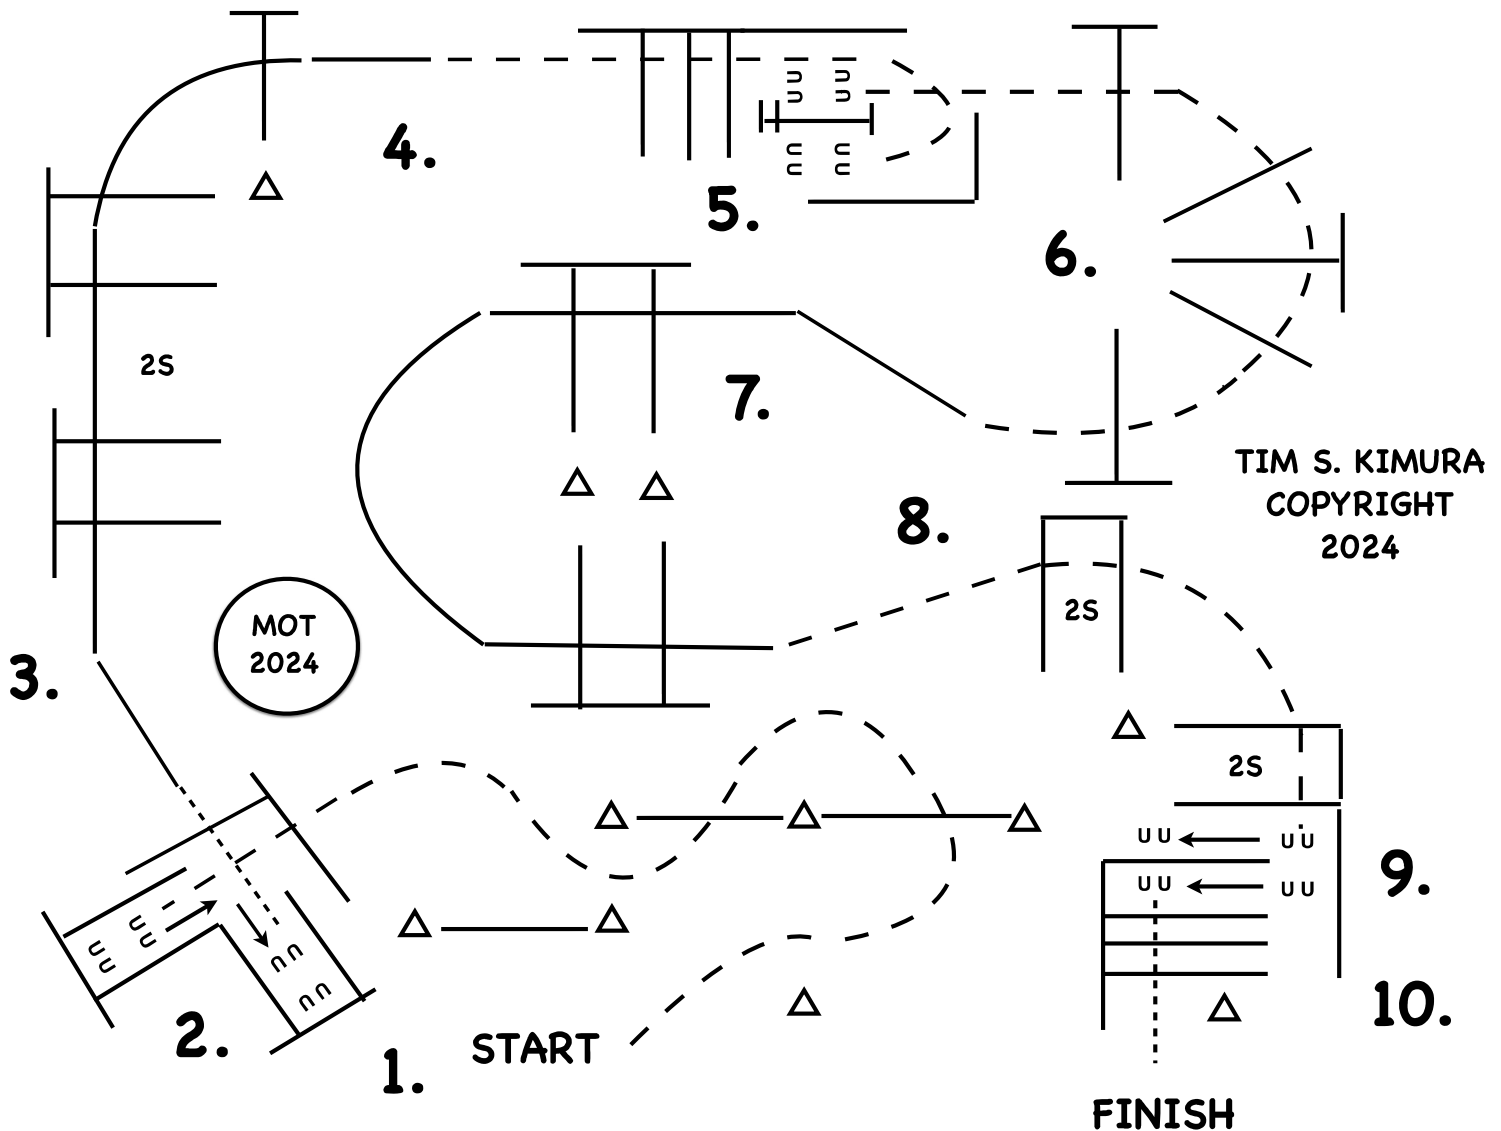

# 2024 PRAIRE CLASSIC QUARTER HORSE SHOW

# LEVEL 1 GREEN TRAIL HORSES

THURSDAY, FEBRUARY 8th

1. JOG THROUGH SERPENTINE, JOG OVER POLES.
2. JOG OVER POLE, JOG INTO CHUTE, BACK "L" BETWEEN POLES, WALK OUT OVER POLE.
3. LOPE OVER POLES (RIGHT LEAD).
4. BREAK TO THE JOG, JOG OVER POLES, JOG AROUND CORNER, JOG UP TO GATE.
5. WORK GATE RIGHT HAND, OPEN RIDE THROUGH AND CLOSE GATE.
6. YOU MAY WALK FORWARD, THEN JOG OVER POLES.
7. LOPE OVER POLES (LEFT LEAD).
8. BREAK TO JOG, JOG OVER POLES, JOG INTO AND STOP IN GAP.
9. SIDE PASS RIGHT OVER POLE, WALK OFF POLE.
10. WALK OVER LAST POLES.