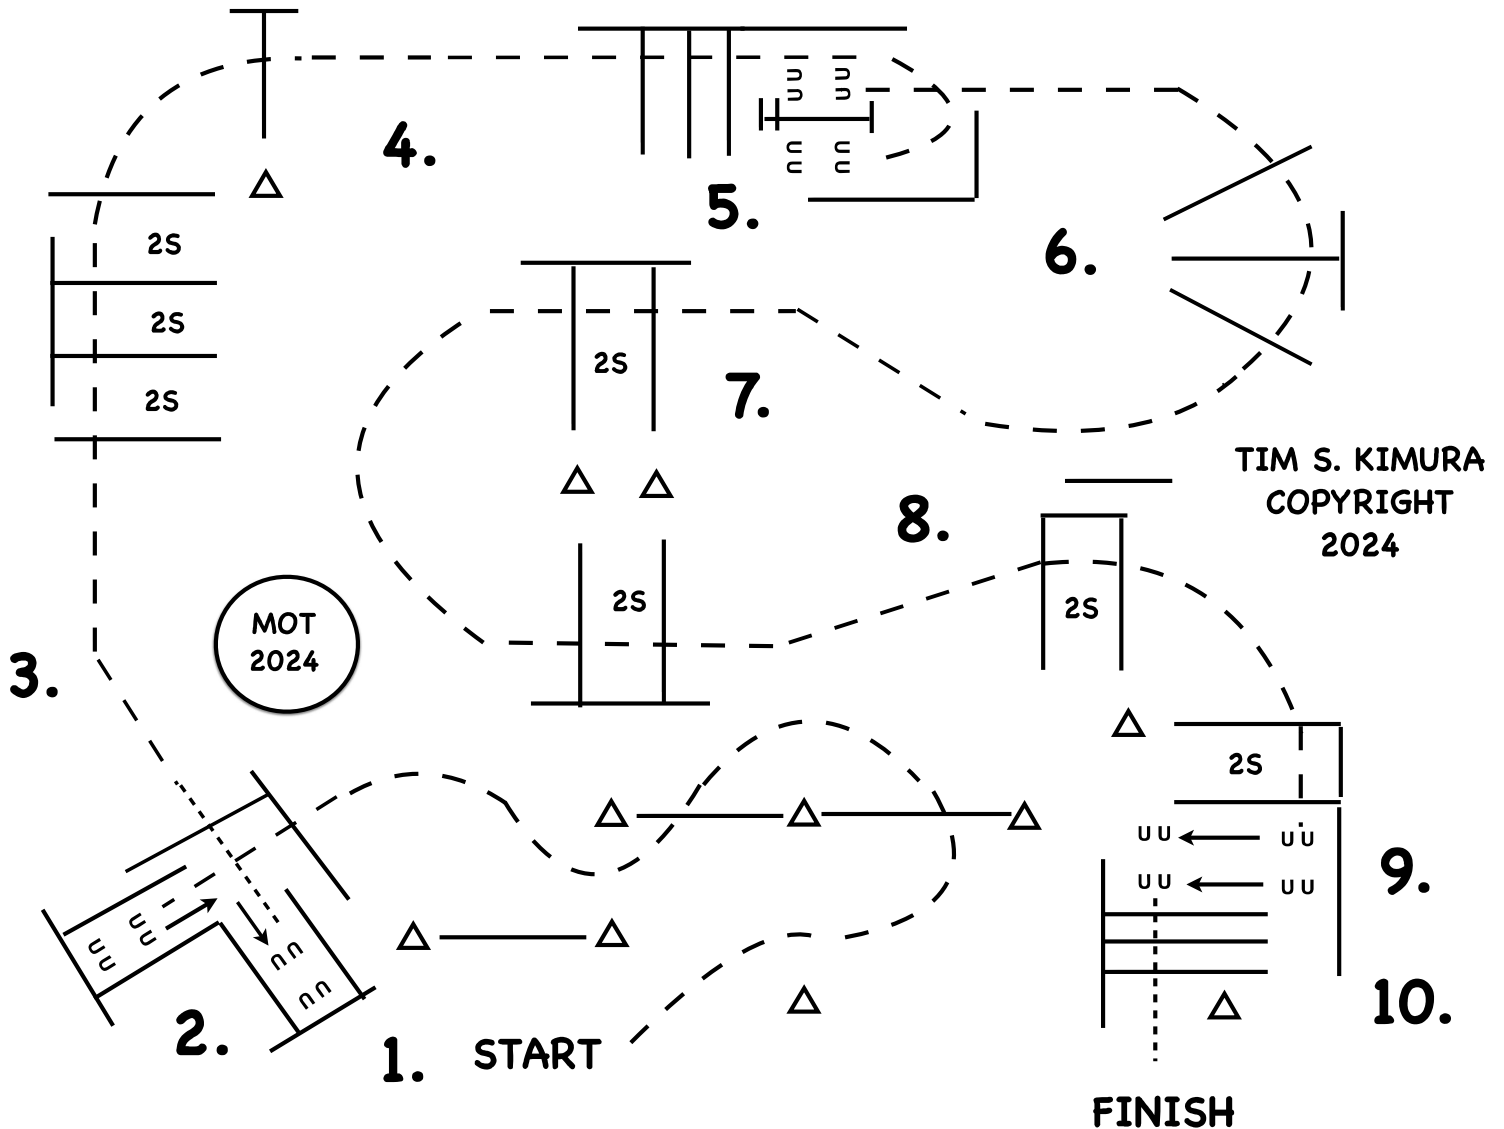

# 2024 PRAIRE CLASSIC QUARTER HORSE SHOW

SATURDAY, FEBRUARY 10th

# ALL WALK/TROT SMALL FRY TRAIL

1. JOG THROUGH SERPENTINE, JOG OVER POLES.
2. JOG OVER POLE, JOG INTO CHUTE, BACK "L" BETWEEN POLES, WALK OUT OVER POLE.
3. JOG OVER POLES.
4. JOG OVER POLES, JOG AROUND CORNER, JOG UP TO GATE.
5. WORK GATE RIGHT HAND, OPEN RIDE THROUGH AND CLOSE GATE. SM FRY NO ROPE.
6. YOU MAY WALK FORWARD, THEN JOG OVER POLES.
7. JOG OVER POLES.
8. JOG OVER POLES, JOG INTO AND STOP IN GAP.
9. SIDE PASS RIGHT BETWEEN POLES.
10. WALK OVER LAST POLES.