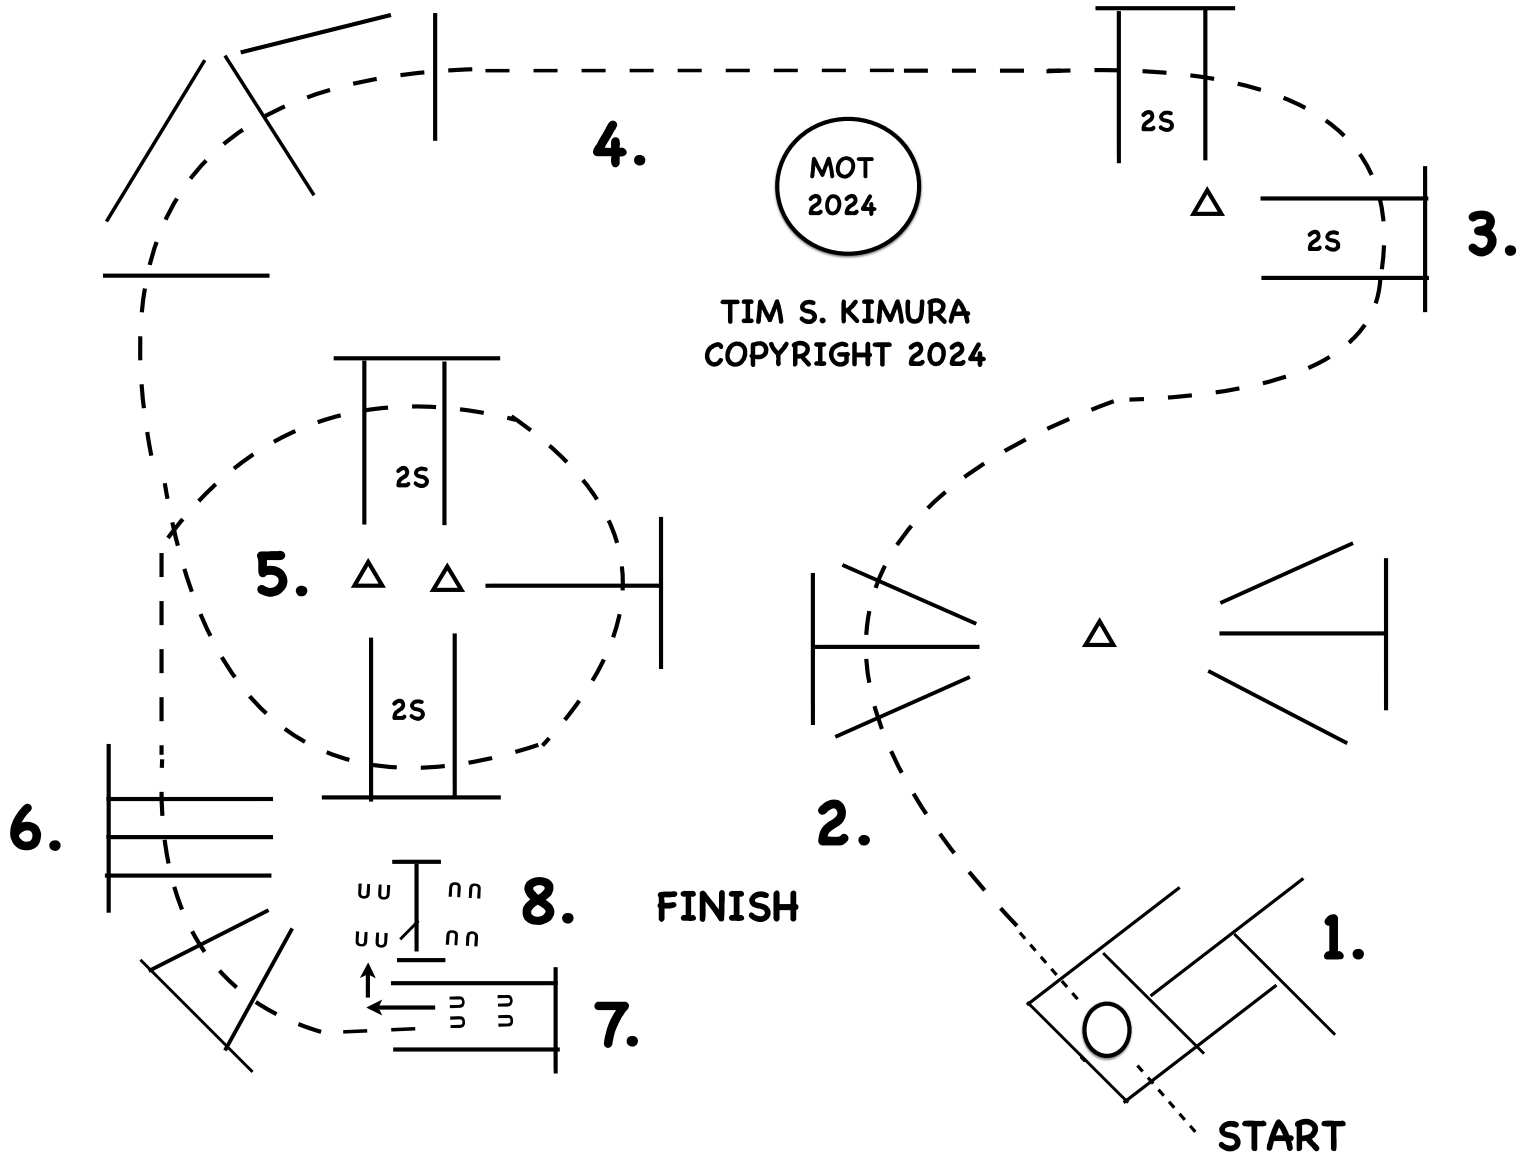

2024 PRAIRE CLASSIC QUARTER HORSE SHOW

SUNDAY, FEBRUARY 11th

ALL WALK TROT SMALL FRY

1. WALK INTO BOX, EXECUTE A 360 TURN EITHER WAY, WALK OUT.
2. JOG OVER POLES.
3. JOG OVER POLES.
4. JOG OVER POLES.
5. JOG OVER POLES.
6. JOG OVER POLES, JOG INTO CHUTE.
7. BACK BETWEEN POLES, BACK UP TO GATE.
8. WORK GATE LEFT HAND, OPEN RIDE THROUGH AND CLOSE GATE.