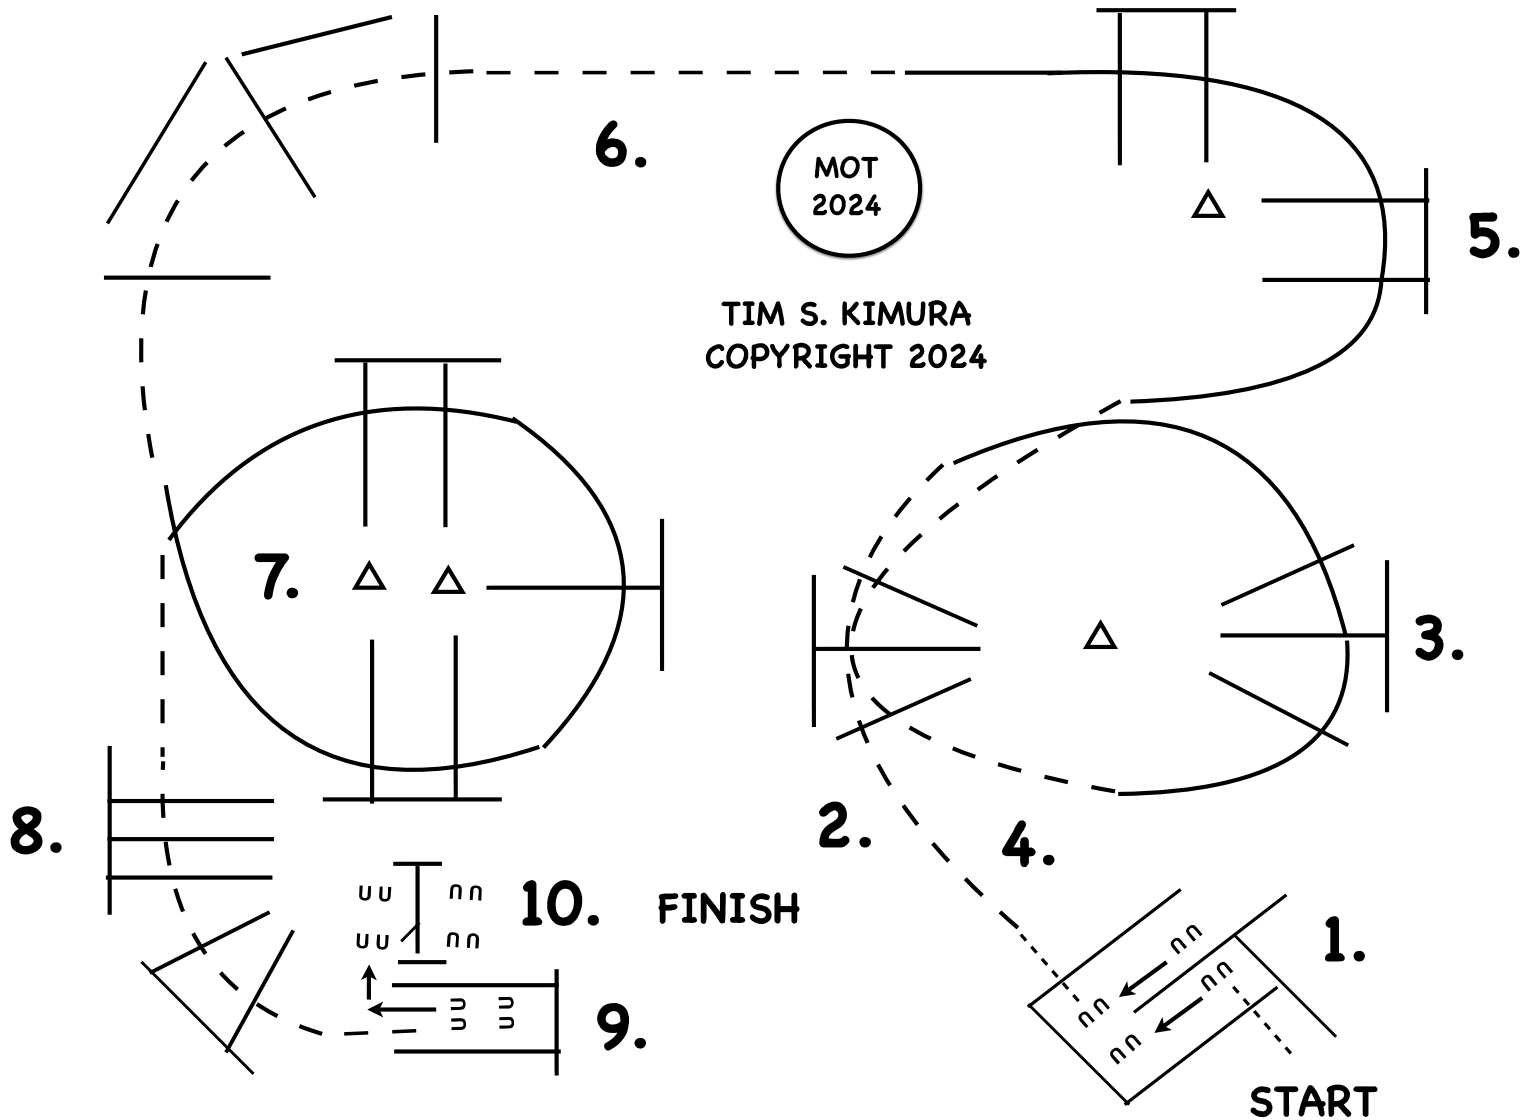

2024 PRAIRE CLASSIC QUARTER HORSE SHOW

ALL YOUTH/AMATEUR TRAIL CLASSES

SUNDAY, FEBRUARY 11th

1. WALK OVER POLE, SIDE PASS LEFT, WALK OVER POLE.
2. JOG OVER POLES.
3. LOPE OVER POLES (RIGHT LEAD).
4. BREAK TO THE JOG, JOG OVER POLES.
5. LOPE OVER POLES (LEFT LEAD).
6. BREAK TO THE JOG, JOG OVER POLES.
7. LOPE OVER POLES (LEFT LEAD).
8. BREAK TO THE JOG, JOG OVER POLES, JOG INTO CHUTE.
9. BACK BETWEEN POLES, BACK UP TO GATE.
10. WORK GATE LEFT HAND, OPEN RIDE THROUGH AND CLOSE GATE.