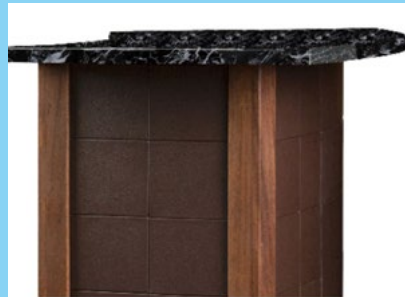

Leather Facade

Stain-resistant leather panels attach to the facade magnetically.

Corner Posts

Mahogany or Teak.