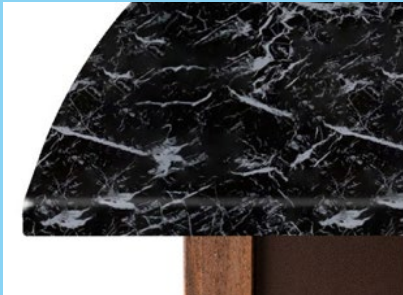

STANDARD FEATURES

Standard Features offered in multiple variations; the countertop, leather facade, and the corner posts can be configured according to your preferences. A selection guide with the associated options for each feature is available on request.

Countertop

Detailed Hydro-Dipped application of durable automotive finishes that are easy to clean.