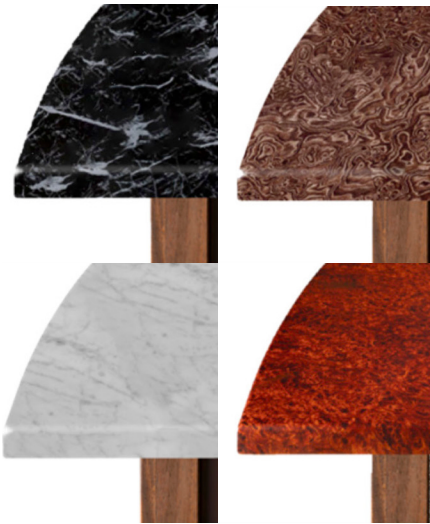

DIMENSIONS

4' Straight Bar 52" Length x 44" Height x 34" Deep Weight: 225 lbs.

Available as Do-It-Yourself Kits

Our New Designs can be ordered as a Do-It-Yourself Kit (DIY) or fully assembled and ready to use. Choose from various countertop designs, solid wood corners, and leather panels to match your favorite room or outdoor patio. A complete catalog of all the selection options can be viewed online or in a brochure format upon request.

3 Ways to Customize

Personalize Your Bar: Yours to Customize, Yours to Enjoy.

1. Select your countertop.
2. Choose the Leather color
3. Pick your corner style.

1. BAR TOPS

Our bar tops are produced with durable exterior plywood that is waterproof. The tops are finished using automotive primer, design colors, and an automotive topcoat by hydro-dipping.