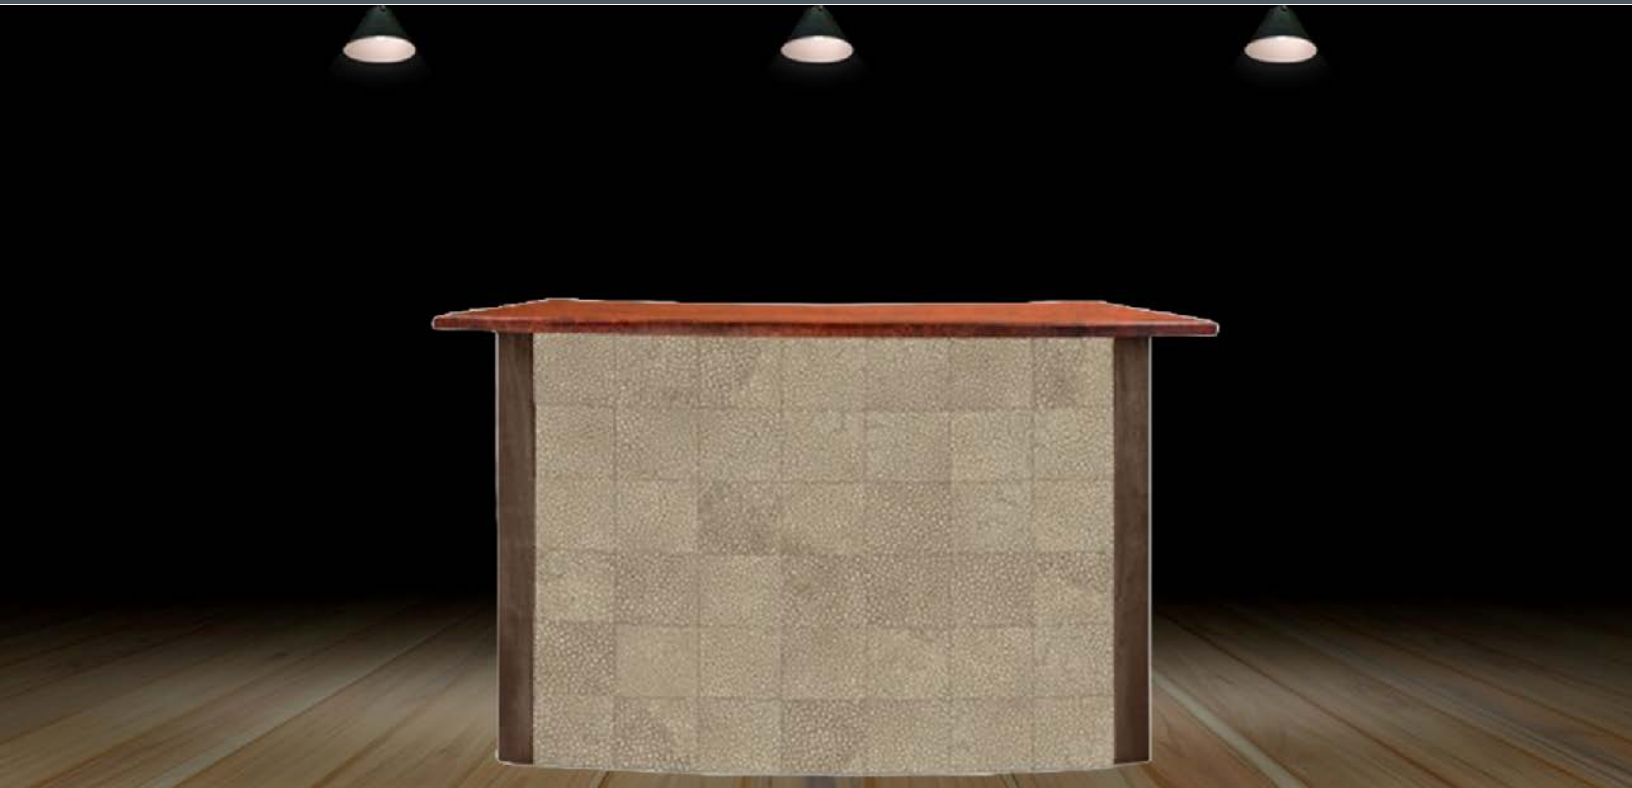

The Crown, the epitome of versatility and style in a four-foot straight bar design. Designed specifically to address customer suggestions for a smaller footprint, it is crafted with the same features found in our original curved bar. Mix and match components to create a bar that reflects your unique taste and personality.

THE KINGSMAN

The Kingsman is a standard six-foot curved bar with the highest level of aesthetic appeal. Its standard features can be configured according to your preference. With various colors available for the countertop, corner posts, and leather panels for the facade, the flexibility ensures a perfect match for your favorite room or outdoor entertaining space. The Kingsman exemplifies how a standardized product can be adapted to fit a buyer's preferences.

Bar U Topia

Stunning Home Entertainment Bars

1.800.205.0128

info@Barutopia.com

318 Burke Drive, Morganton, NC 28655

Barutopia.com

THE CROWN

The Crown epitomizes versatility and style in a four-foot straight bar design. Designed specifically to address customer requests for a smaller footprint, it is crafted with the same features found in our larger curved bar. The Crown is available in a Do-It-Yourself Kit (DIY) or fully assembled and ready to use. Choose from various countertop designs, solid wood corners, and leather panels to match your favorite room or outdoor patio. With such a variety of colors, this flexibility ensures a perfect match for your favorite room decor or outdoor gathering space.

DIMENSIONS

4' Straight Bar 52" Length x 44" Height x 34" Deep Weight: 225 lbs.

Available as Do-It-Yourself Kits

Our New Designs can be ordered as a Do-It-Yourself Kit (DIY) or fully assembled and ready to use. Choose from various countertop designs, solid wood corners, and leather panels to match your favorite room or outdoor patio. A complete catalog of all the selection options can be viewed online or in a brochure format upon request.