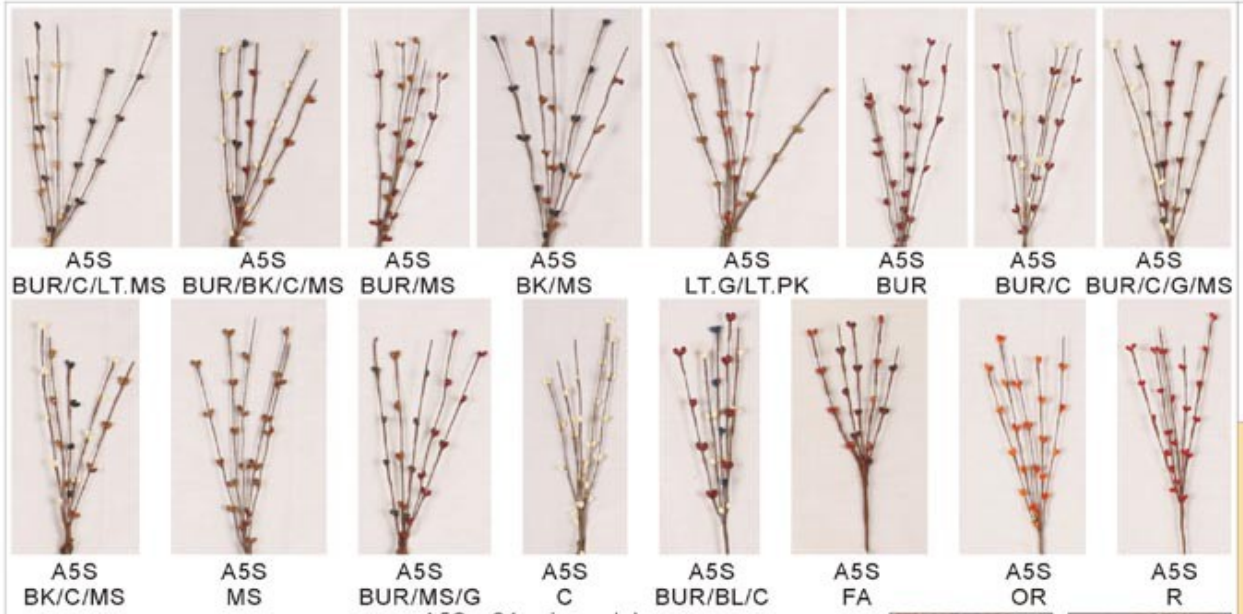

TELLON COLLECTIONS

A5S 24pc in each bag
$0.65/Min.24pc $0.60/Min.48pc $0.50/Min.96pc