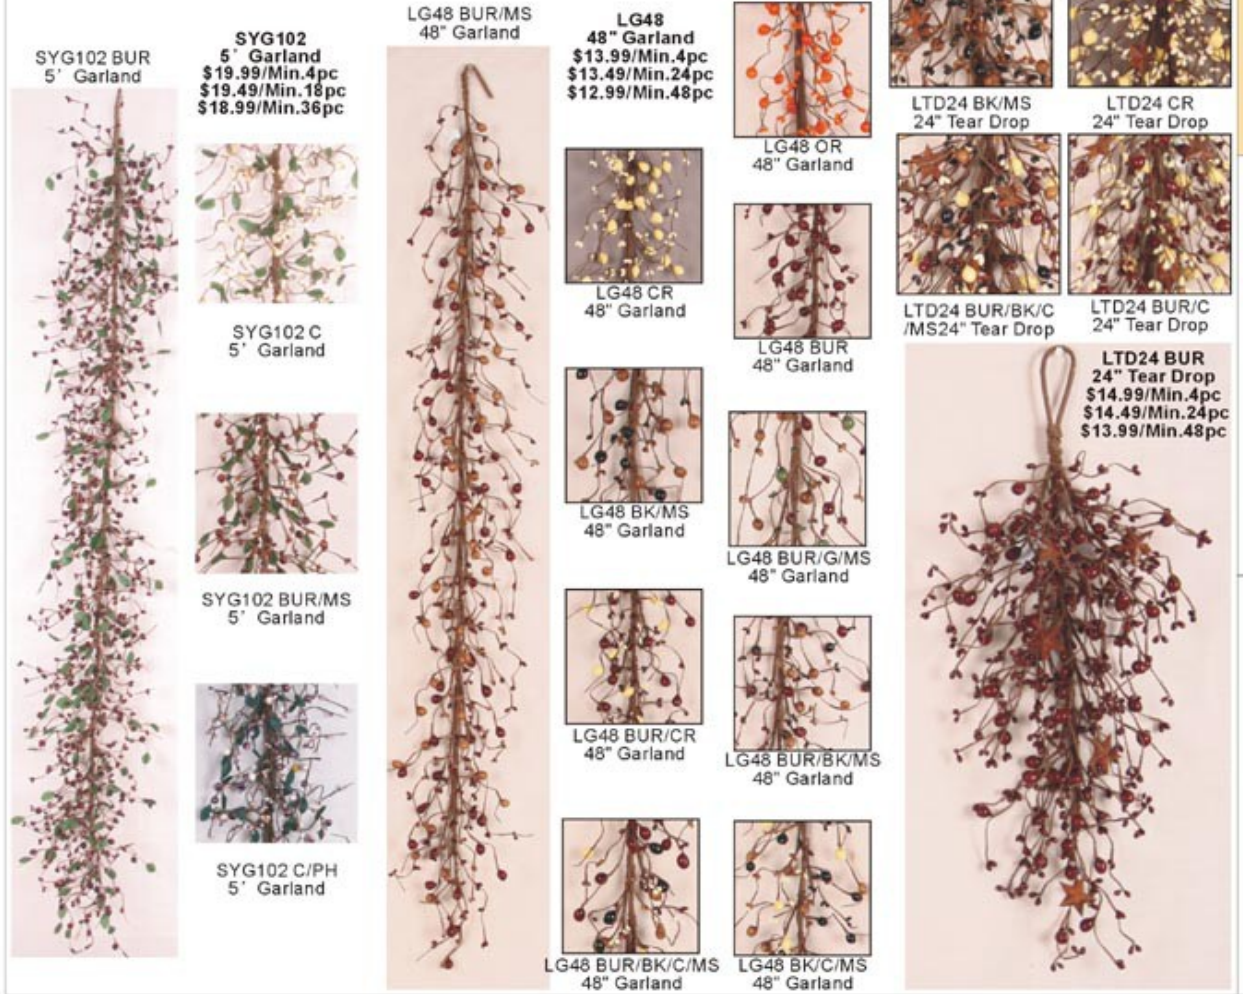

TELLON COLLECTIONS

A5S 24pc in each bag
 \$0.65/Min.24pc \$0.60/Min.48pc \$0.50/Min.96pc

TELLON COLLECTIONS

LG566
BUR/BK/MS
5' Garland

LG566
5' Garland
\$18.99/Min.4pc
\$18.49/Min.12pc
\$17.99/Min.24pc

LG566
BUR
5' Garland