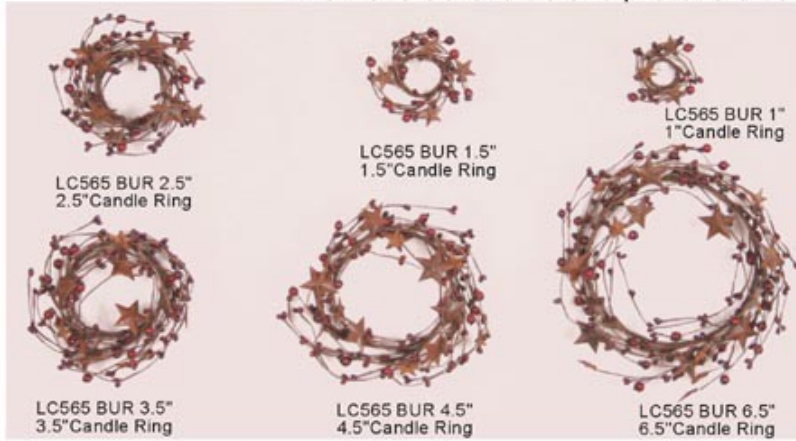

TELLON COLLECTIONS

Wreath, Garland, Bush and Candle Ring are available in all the colors as the picture shown

LG565
BUR/G/MS
5' Garland
\$27.99/Min.4pc
\$27.49/Min.18pc
\$26.99/Min.36pc

LC565 BUR 2.5"
2.5"Candle Ring