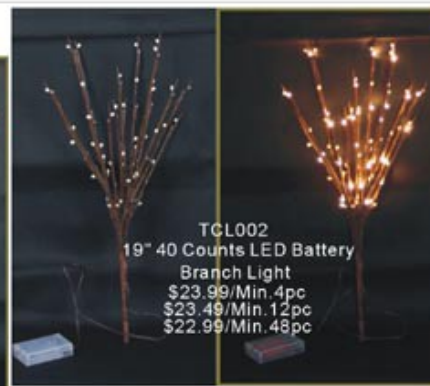

TELLON COLLECTIONS

SALE-50% OFF All the battery lights

TCL003
19" 40 Counts LED Battery
Branch Light
\$23.99/Min. 4pc
\$23.49/Min. 12pc
\$22.99/Min. 48pc

TCL004
19" 40 Counts LED Battery
Branch Light
\$23.99/Min. 4pc
\$23.49/Min. 12pc
\$22.99/Min. 48pc