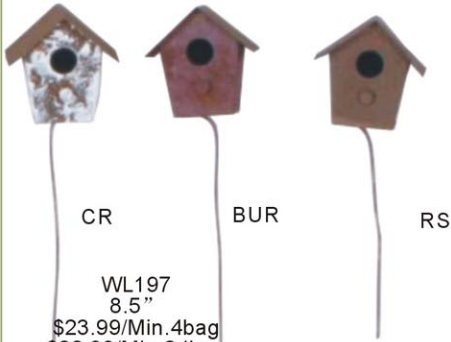

HT14219
8.25"X12"X9"
Wooden Box
$17.99/Min. 4pc
$17.49/Min. 12pc
$16.99/Min. 24pc

CR

BUR

RS

WL197
8.5"
$23.99/Min. 4bag
$22.99/Min. 24bag
$21.99/Min. 72bag
12pcs in each bag

WL901
8"X24"
$8.99/Min. 4pc
$8.49/Min. 12pc
$7.99/Min. 24pc