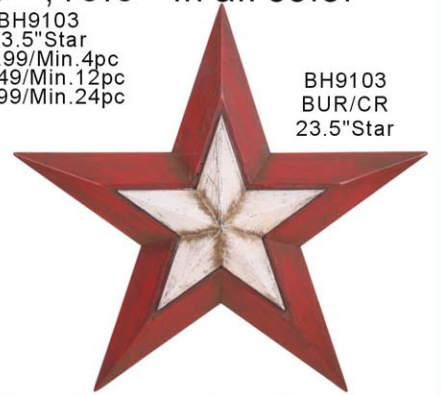

BH9103
BUR/CR
23.5" Star

Available in all size 16" , 12" , 8" , 5.5" in all color

WL030 BUR
16"
$1.99/Min. 6pc
$1.75/Min. 24pc
$1.49/Min. 48pc