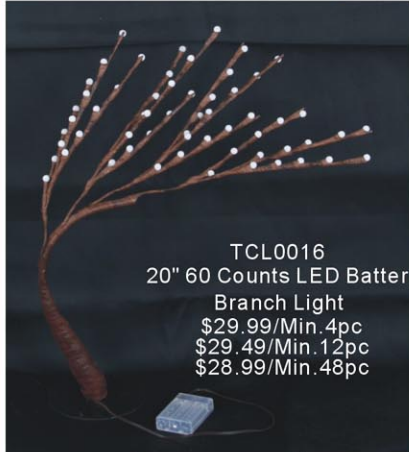

TCL0010
39" 20 Counts LED Battery
Branch Light
$8.99/Min. 4pc
$8.49/Min. 12pc
$7.99/Min. 48pc

TCL0016
20" 60 Counts LED Battery
Branch Light
$29.99/Min. 4pc
$29.49/Min. 12pc
$28.99/Min. 48pc