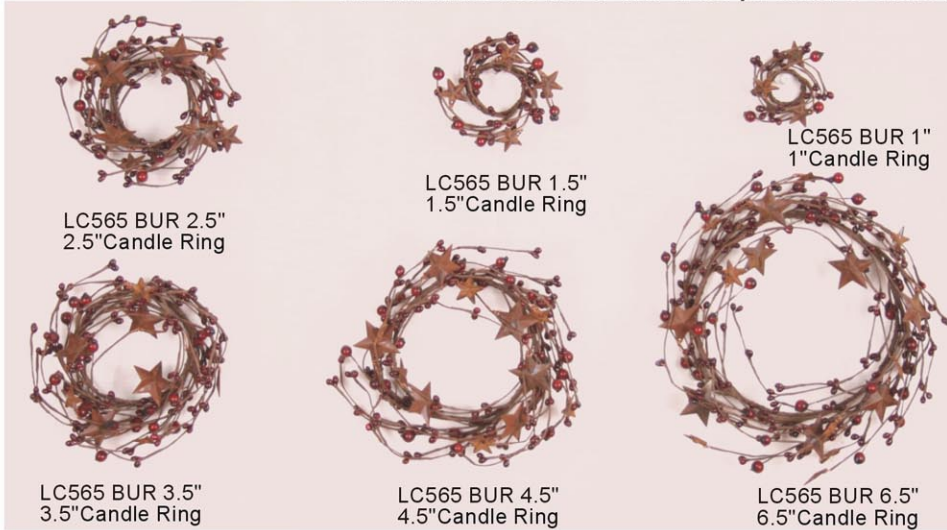

TELLON COLLECTIONS

Wreath, Garland, Bush and Candle Ring are available in all the colors as the picture shown

LG565
BUR/G/MS
5' Garland
\$19.99/Min.4pc
\$19.49/Min.18pc
\$18.99/Min.36pc

LC565
1" Candle Ring
\$0.99/Min.12pc
\$0.85/Min.240pc
\$0.75/Min.600pc