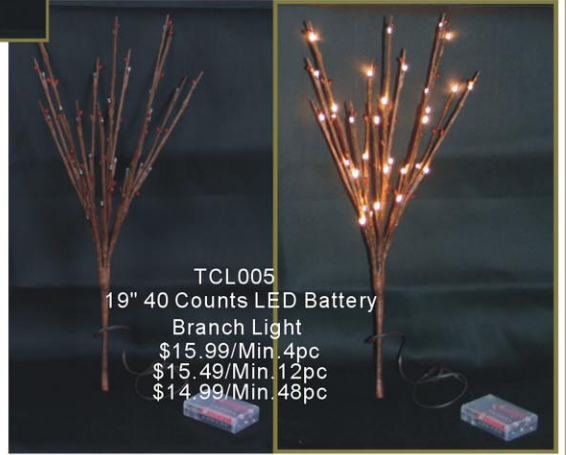

TCL004
19" 40 Counts LED Battery
Branch Light
$15.99/Min. 4pc
$15.49/Min. 12pc
$14.99/Min. 48pc

SYG099L
60" 63 Counts LED Battery
Branch Light
$18.99/Min. 4pc
$18.49/Min. 12pc
$17.99/Min. 48pc

TCL005
19" 40 Counts LED Battery
Branch Light
$15.99/Min. 4pc
$15.49/Min. 12pc
$14.99/Min. 48pc