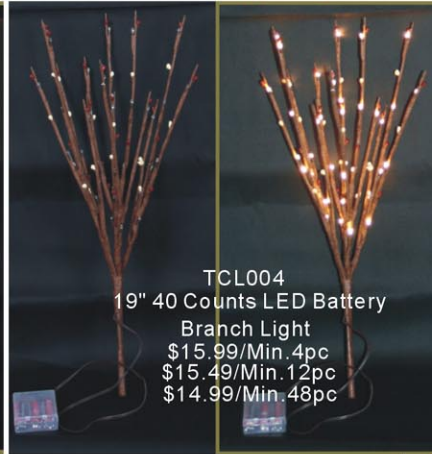

TCL004
19" 40 Counts LED Battery
Branch Light
$15.99/Min. 4pc
$15.49/Min. 12pc
$14.99/Min. 48pc