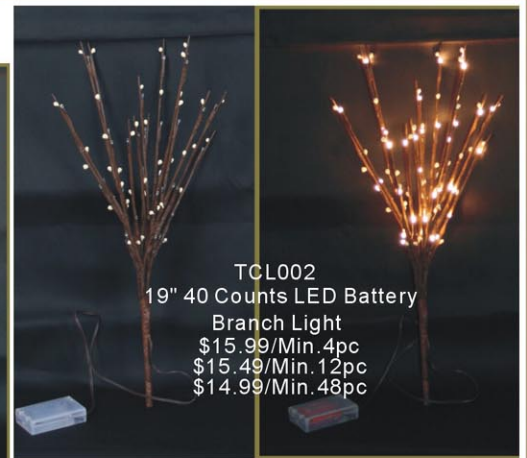

TCL004
19" 40 Counts LED Battery
Branch Light
$15.99/Min. 4pc
$15.49/Min. 12pc
$14.99/Min. 48pc

TCL002
19" 40 Counts LED Battery
Branch Light
$15.99/Min. 4pc
$15.49/Min. 12pc
$14.99/Min. 48pc