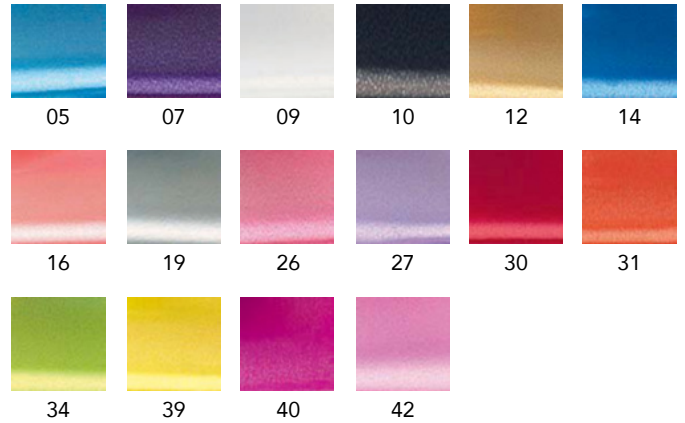

Ribbon Poly Satin

P1125
Size: 1.25" x 108 yds.
Case: 1

Poly Easy Bow

SL5
Size: 3.75" x 16 Loops-50 Bow / rll
Case: 1

SL9
Size: 4.75" x 16 Loops-40 Bow / rll
Case: 1