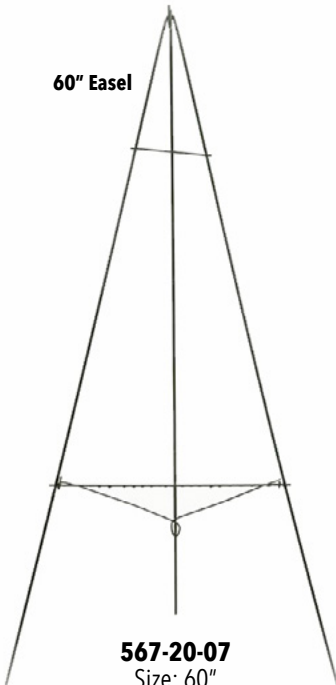

**626-12-07**  
Size: 23" x 10" x 2.5"  
Case: 12

**Double Casket Saddle**

**DL3720**  
Size: 18.25" x 5.25" x 1"  
Case: 6

**48" - 54" - 60" Easels**

60" Easel

**567-20-07**  
Size: 60"  
Case: 20

48" Easel

**565-20-07**  
Size: 48"  
Case: 20

54" Easel

**566-20-07**  
Size: 54"  
Case: 20

**Never Wilt Single Saddle**

**SM2000**  
Size: 12" x 8" x 2"  
Case: 12

**Never Wilt Double Saddle**

**SM2001**  
Size: 21" x 8" x 2"  
Case: 6