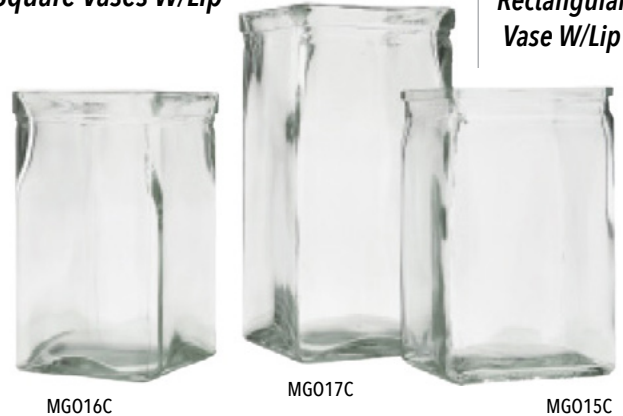

**6.5" Vibe Vase**

**4118-12-09**  
Size: 3" x 6.5"  
Case: 12

**8" Rose Vase**

**4099-12-09**  
Size: 4" x 8"  
Case: 12

**8" Rose Vase W/Lip**

**4999-12-09**  
Size: 4" x 8"  
Case: 12  
Price: \$2.32

**Square Vases W/Lip**