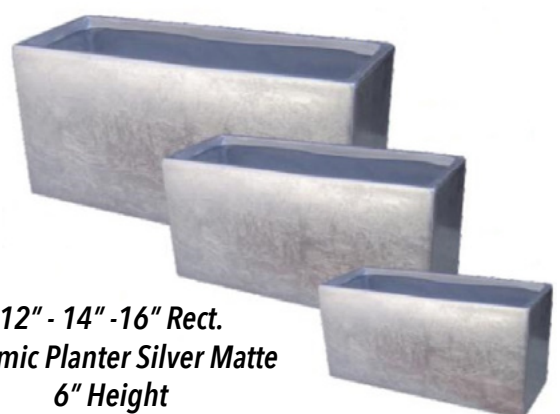

MTLS4126 - Size: 12" x 4" x 6" - Case: 6
MTLS4146 - Size: 14" x 4" x 6" - Case: 6
MTLS4166 - Size: 16" x 4" x 6" - Case: 6