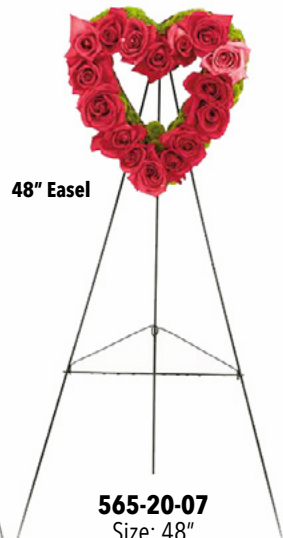

**626-12-07**  
Size: 23" x 10" x 2.5"  
Case: 12

**Double Casket Saddle**

**DL3720**  
Size: 18.25" x 5.25" x 1"  
Case: 6

**48" - 54" - 60" Easels**

60" Easel

**567-20-07**  
Size: 60"  
Case: 20

48" Easel

**565-20-07**  
Size: 48"  
Case: 20

54" Easel

**566-20-07**  
Size: 54"  
Case: 20

**Never Wilt Single Saddle**

**SM2000**  
Size: 12" x 8" x 2"  
Case: 12

**Never Wilt Double Saddle**

**SM2001**  
Size: 21" x 8" x 2"  
Case: 6