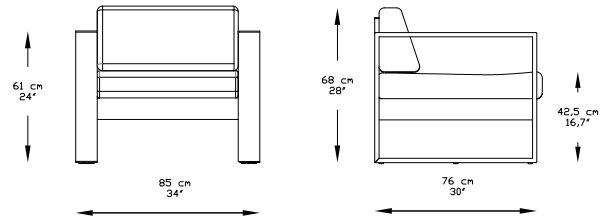

#### SPECIFICATIONS

215x76x68 / 85"x30"x27"

Length (Cm/Inch)

215 / 85"

Width (Cm/Inch)

76 / 30"

Height (Cm/Inch)

68 / 27"

#### SPECIFICATIONS

85x76x68 / 34"x30"x27"

Length (Cm/Inch)

85 / 34"

Width (Cm/Inch)

76 / 30"

Height (Cm/Inch)

68 / 27"

### SPECIFICATIONS

140x80x45 / 54"x31"x18"

Length (Cm/Inch)

140 / 54"

Width (Cm/Inch)

80 / 31"

Height (Cm/Inch)

45 / 18"

### SPECIFICATIONS

117,5x70x45 / 46"x28"x18"

Length (Cm/Inch)

117,5 / 46"

Width (Cm/Inch)

70 / 28"

Height (Cm/Inch)

45 / 18"