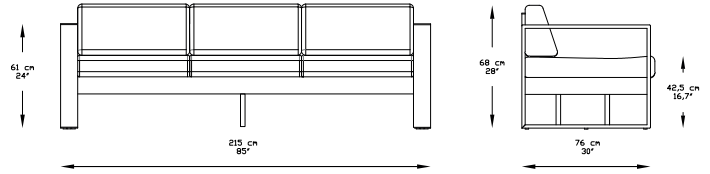

#### SPECIFICATIONS

215x76x68 / 85"x30"x27"

Length (Cm/Inch)

215 / 85"

Width (Cm/Inch)

76 / 30"

Height (Cm/Inch)

68 / 27"

#### SPECIFICATIONS

85x76x68 / 34"x30"x27"

Length (Cm/Inch)

85 / 34"

Width (Cm/Inch)

76 / 30"

Height (Cm/Inch)

68 / 27"

### SPECIFICATIONS

140x80x45 / 54"x31"x18"

Length (Cm/Inch)

140 / 54"

Width (Cm/Inch)

80 / 31"

Height (Cm/Inch)

45 / 18"

### SPECIFICATIONS

117,5x70x45 / 46"x28"x18"

Length (Cm/Inch)

117,5 / 46"

Width (Cm/Inch)

70 / 28"

Height (Cm/Inch)

45 / 18"