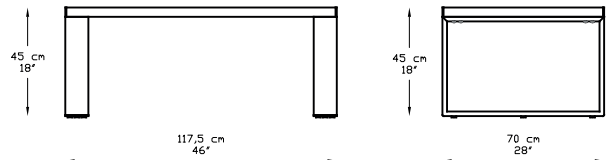

#### SPECIFICATIONS

85x76x68 / 34"x30"x27"

Length (Cm/Inch)

85 / 34"

Width (Cm/Inch)

76 / 30"

Height (Cm/Inch)

68 / 27"

### SPECIFICATIONS

140x80x45 / 54"x31"x18"

Length (Cm/Inch)

140 / 54"

Width (Cm/Inch)

80 / 31"

Height (Cm/Inch)

45 / 18"

Package Quantity Per Item:

1

Package Dimensions (Cm / Inch):

80,5 x 138,5 x 14,5 / 32" x 55" x 6"

Volume (CBM/CU ft):

0,16 / 5,65

Frame

Premium grade powder coating applied for weather resistance

### SPECIFICATIONS

117,5x70x45 / 46"x28"x18"

Length (Cm/Inch)

117,5 / 46"

Width (Cm/Inch)

70 / 28"

Height (Cm/Inch)

45 / 18"