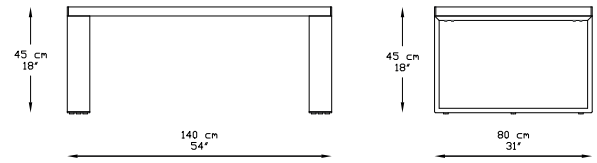

#### SPECIFICATIONS

215x76x68 / 85"x30"x27"

Length (Cm/Inch)

215 / 85"

Width (Cm/Inch)

76 / 30"

Height (Cm/Inch)

68 / 27"

#### SPECIFICATIONS

85x76x68 / 34"x30"x27"

Length (Cm/Inch)

85 / 34"

Width (Cm/Inch)

76 / 30"

Height (Cm/Inch)

68 / 27"

### SPECIFICATIONS

140x80x45 / 54"x31"x18"

Length (Cm/Inch)

140 / 54"

Width (Cm/Inch)

80 / 31"

Height (Cm/Inch)

45 / 18"

### SPECIFICATIONS

117,5x70x45 / 46"x28"x18"

Length (Cm/Inch)

117,5 / 46"

Width (Cm/Inch)

70 / 28"

Height (Cm/Inch)

45 / 18"