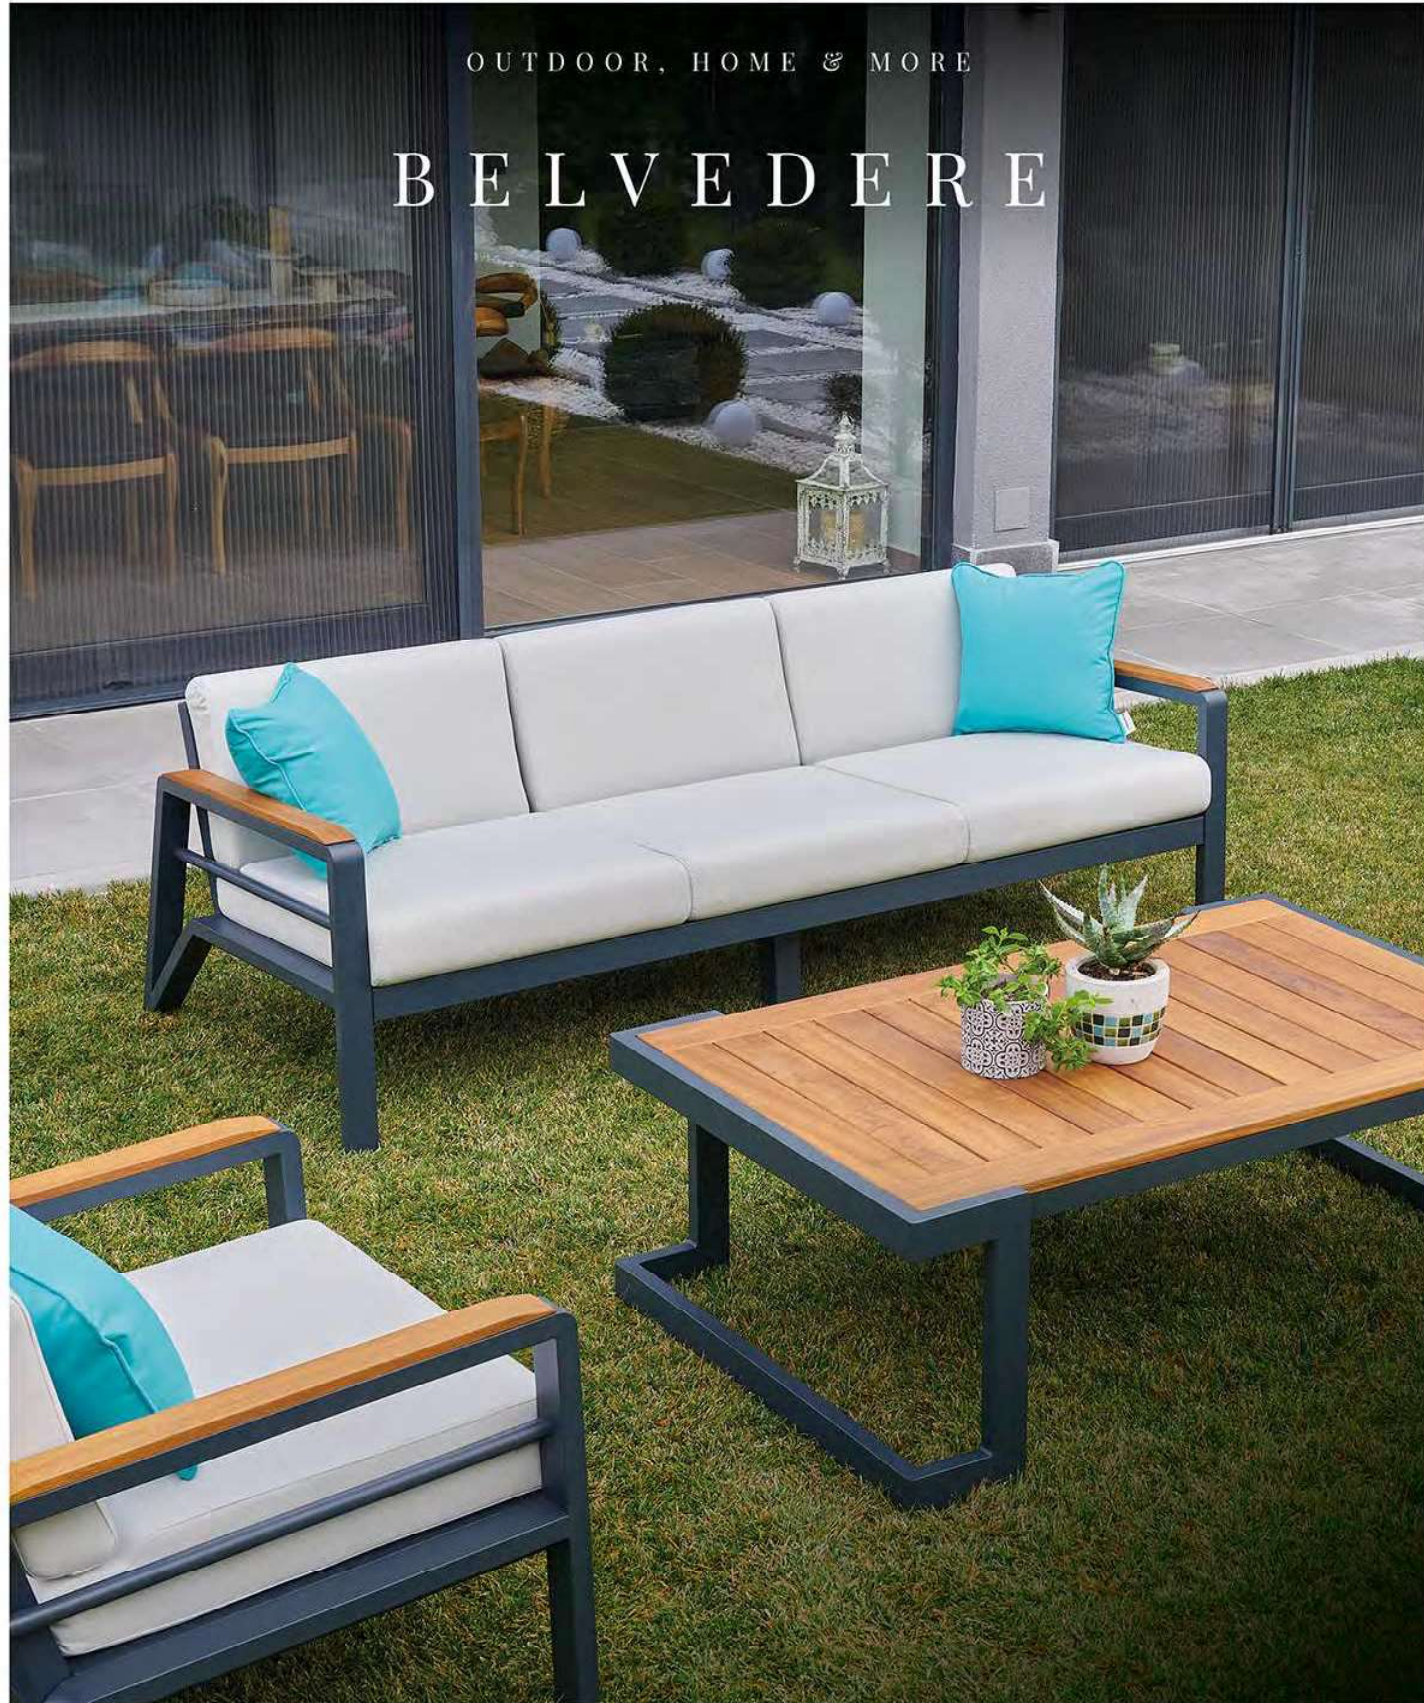

OUTDOOR, HOME & MORE

BELVEDERE

OUTDOOR, HOME & MORE

BELVEDERE

Our Belvedere Collection offers a contemporary design paired with high-performance materials that make this collection stand out. Hand-crafted brushed aluminum frames, and iroko wood accents create a look that will impress your guests for years to come. This loveseat conversation set provides comfortable quick-dry foam seating and wide armrests for support. The iroko wood-top coffee table will allow for a worry-free cleanup after enjoying.