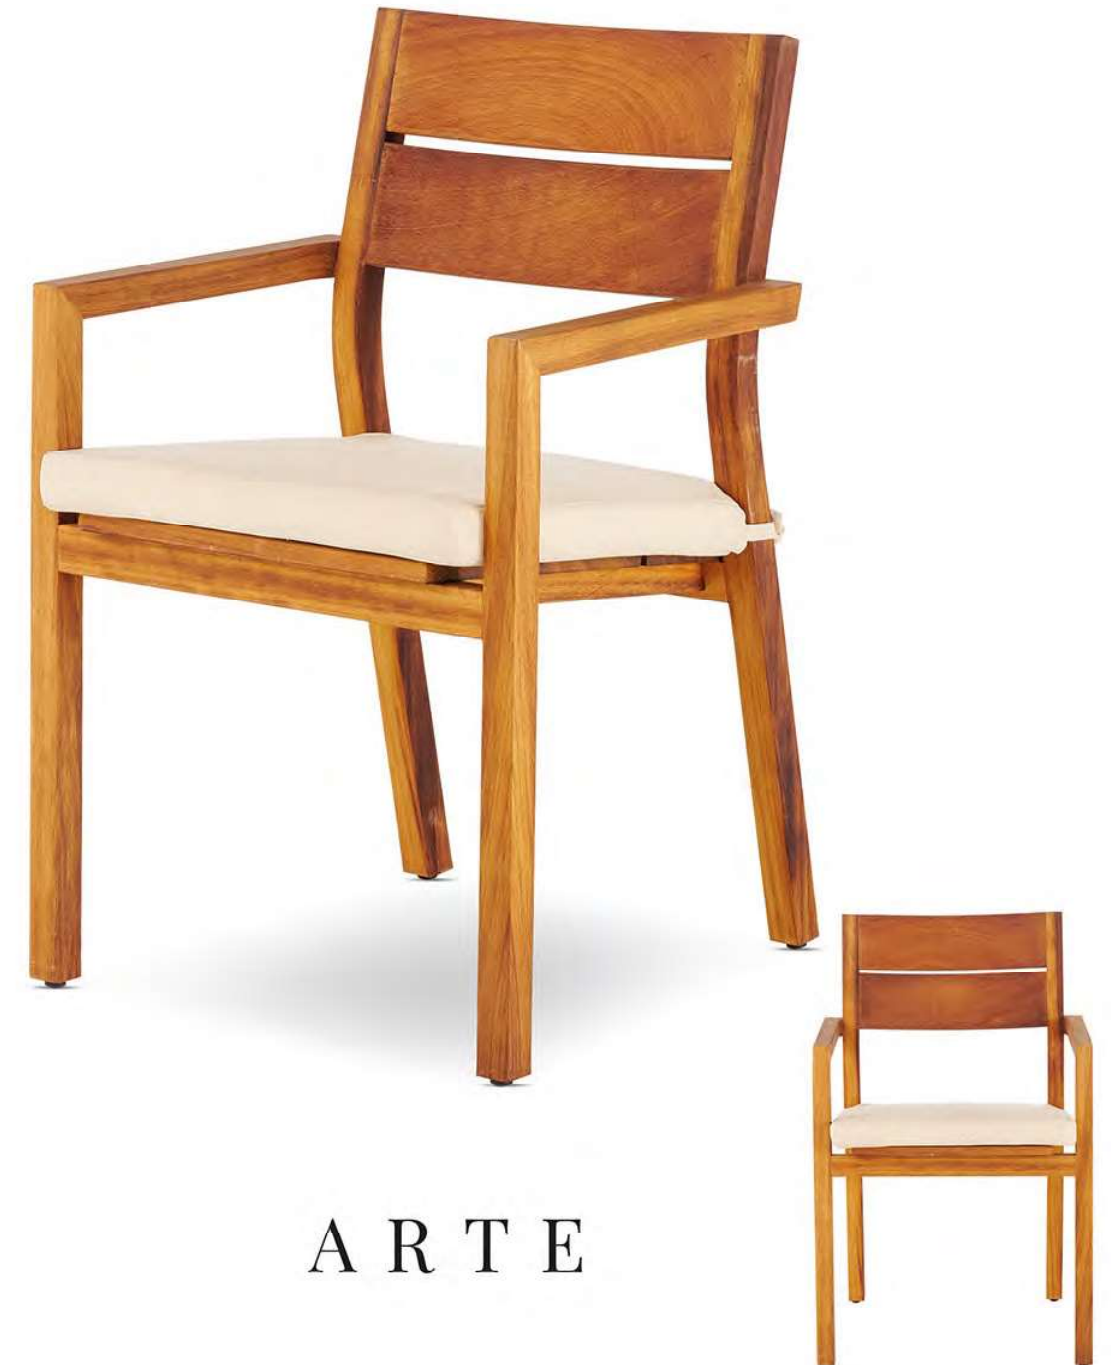

COLOR COMBINATIONS

	FRAME COLORS	FABRIC COLORS	THROW PILLOW COLORS						
RELAX CORNER	BR1001	 BAMBOO 610	 BAMBOO 540						
	BR1002	 BAMBOO 600	 BAMBOO 615						
	BR1005	 GALA 9261	 BAMBOO 460	 BAMBOO 650	 GALA 2121	 BAMBOO 410	 BAMBOO 510		
MANHATTAN CORNER	BR1001	 BAMBOO 600	 BAMBOO 309	 BAMBOO 610	 BAMBOO 530	 BAMBOO 250	 BAMBOO 410		
	BR1003	 BAMBOO 560	 BAMBOO 610	 GALA 9261	 BAMBOO 250	 BAMBOO 530	 BAMBOO 410	 GALA 2121	 BAMBOO 255
	BR1002	 BAMBOO 600	 BAMBOO 309	 BAMBOO 309	 BAMBOO 055	 BAMBOO 410	 BAMBOO 530	 BAMBOO 530	
SYDNEY CORNER		 BAMBOO 309	 BAMBOO 600	 BAMBOO 250	 BAMBOO 420				
COLMAR		 BAMBOO 309	 BAMBOO 600	 BAMBOO 250	 BAMBOO 420				

OUTDOOR, HOME & MORE

ARTE