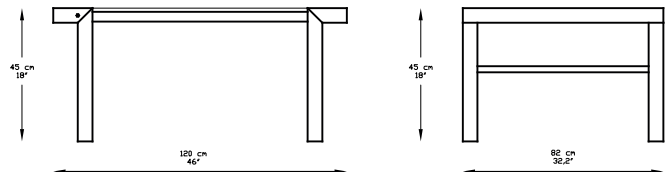

SPECIFICATIONS

140x92x45 / 54"x36,2"x18"

Length (Cm/Inch)

140 / 54"

Width (Cm/Inch)

92 / 36,2"

Height (Cm/Inch)

45 / 18"

Package Quantity Per Item:

1

Package Dimensions (Cm / Inch):

80,5 x 128,5 x 11,5 / 32" x 51" x 5"

Volume (CBM/CU ft):

0,12 / 4,24

Frame

Premium grade powder coating applied for weather resistance

2 different heights available for coffee tables: 45 cm/18" or 65cm /26"

Net Weight Kgs/Lbs 14 / 31

Gross Weight Kgs/Lbs 16 / 35

Coffee Table 70*120

SPECIFICATIONS

120x82x45 / 46"x32,2"x18"

Length (Cm/Inch)

120 / 46"

Width (Cm/Inch)

82 / 32,2"

Height (Cm/Inch)

45 / 18"

Package Quantity Per Item:

1

Package Dimensions (Cm / Inch):

70,5 x 108,5 x 11,5 / 28" x 43" x 5"