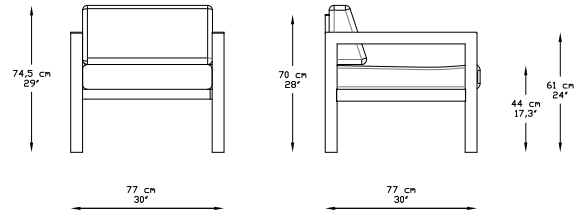

Rectangle Throw Pillows (Cm/Inch)

35 x 60 / 14" x 24"

Square Throw Pillows (Cm/Inch)

45 x 45 / 18" x 18"

Package Quantity Per Item:

1

Package Dimensions (Cm / Inch):

78 x 131 x 39 / 31" x 52" x 15"

ADDISON COLLECTION

Armchair

SPECIFICATIONS

77x77x70 / 30"x30"x28"

Length (Cm/Inch)

77 / 30"

Width (Cm/Inch)

77 / 30"

SPECIFICATIONS

140x92x45 / 54"x36,2"x18"

Length (Cm/Inch)

140 / 54"

Width (Cm/Inch)

92 / 36,2"

Height (Cm/Inch)

45 / 18"

Width (Cm/Inch)

82 / 32,2"

Height (Cm/Inch)

45 / 18"

Package Quantity Per Item:

1

Package Dimensions (Cm / Inch):

70,5 x 108,5 x 11,5 / 28" x 43" x 5"