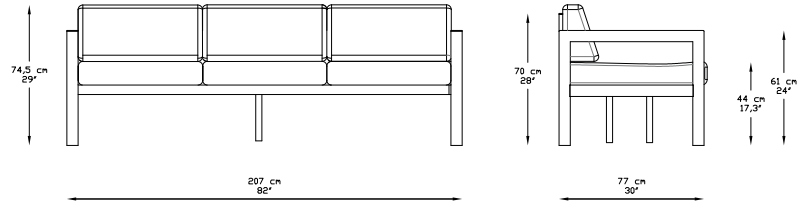

ADDISON COLLECTION

3 Seater Sofa

SPECIFICATIONS

207x77x70 / 82"x30"x28"

Length (Cm/Inch)

207 / 82"

Width (Cm/Inch)

77 / 30"

ADDISON COLLECTION

Armchair

SPECIFICATIONS

77x77x70 / 30"x30"x28"

Length (Cm/Inch)

77 / 30"

Width (Cm/Inch)

77 / 30"

SPECIFICATIONS

140x92x45 / 54"x36,2"x18"

Length (Cm/Inch)

140 / 54"

Width (Cm/Inch)

92 / 36,2"

Height (Cm/Inch)

45 / 18"

Width (Cm/Inch)

82 / 32,2"

Height (Cm/Inch)

45 / 18"

Package Quantity Per Item:

1

Package Dimensions (Cm / Inch):

70,5 x 108,5 x 11,5 / 28" x 43" x 5"