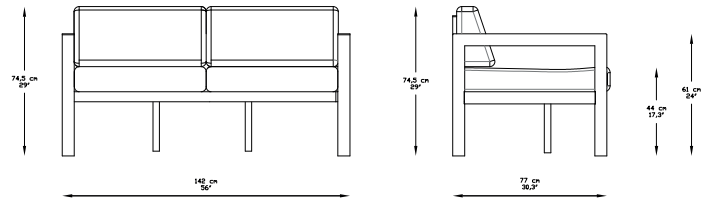

ADDISON COLLECTION

2 Seater Sofa

SPECIFICATIONS

142x77x70 / 56"x30"x28"

Length (Cm/Inch)

142 / 56"

Width (Cm/Inch)

77 / 30"

ADDISON COLLECTION

Armchair

SPECIFICATIONS

77x77x70 / 30"x30"x28"

Length (Cm/Inch)

77 / 30"

Width (Cm/Inch)

77 / 30"

SPECIFICATIONS

140x92x45 / 54"x36,2"x18"

Length (Cm/Inch)

140 / 54"

Width (Cm/Inch)

92 / 36,2"

Height (Cm/Inch)

45 / 18"

Width (Cm/Inch)

82 / 32,2"

Height (Cm/Inch)

45 / 18"

Package Quantity Per Item:

1

Package Dimensions (Cm / Inch):

70,5 x 108,5 x 11,5 / 28" x 43" x 5"