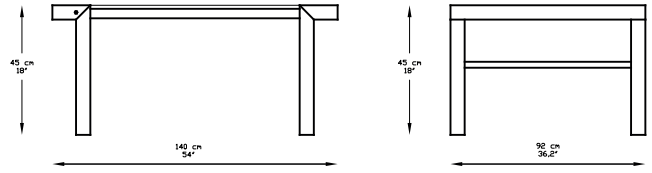

SPECIFICATIONS

140x92x45 / 54"x36,2"x18"

Length (Cm/Inch)

140 / 54"

Width (Cm/Inch)

92 / 36,2"

Height (Cm/Inch)

45 / 18"

Package Quantity Per Item:

1

Package Dimensions (Cm / Inch):

80,5 x 128,5 x 11,5 / 32" x 51" x 5"

Volume (CBM/CU ft):

0,12 / 4,24

Frame

Premium grade powder coating applied for weather resistance

2 different heights available for coffee tables: 45 cm/18" or 65cm /26"

Net Weight Kgs/Lbs 14 / 31

Gross Weight Kgs/Lbs 16 / 35

Coffee Table 70*120

SPECIFICATIONS

120x82x45 / 46"x32,2"x18"

Length (Cm/Inch)

120 / 46"

Width (Cm/Inch)

82 / 32,2"

Height (Cm/Inch)

45 / 18"

Package Quantity Per Item:

1

Package Dimensions (Cm / Inch):

70,5 x 108,5 x 11,5 / 28" x 43" x 5"