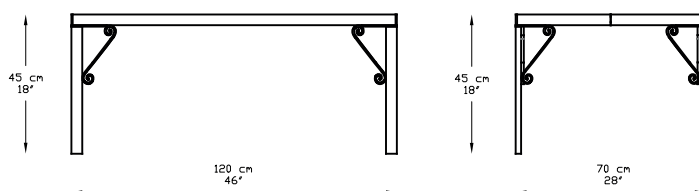

#### SPECIFICATIONS

136x65x73 / 54"x26"x29"

Length (Cm/Inch)

136 / 54"

Width (Cm/Inch)

65 / 26"

Height (Cm/Inch)

73 / 29"

### SPECIFICATIONS

140x80x45 / 54"x31"x18"

Length (Cm/Inch)

140 / 54"

Width (Cm/Inch)

80 / 31"

Height (Cm/Inch)

45 / 18"

Package Quantity Per Item:

1

Package Dimensions (Cm / Inch):

80,5 x 140,5 x 19 / 32" x 55" x 7"

Volume (CBM/CU ft):

0,21 / 7,42

Frame

Premium grade powder coating applied for weather resistance

### SPECIFICATIONS

120x70x45 / 46"x28"x18"

Length (Cm/Inch)

120 / 46"

Width (Cm/Inch)

70 / 28"

Height (Cm/Inch)

45 / 18"