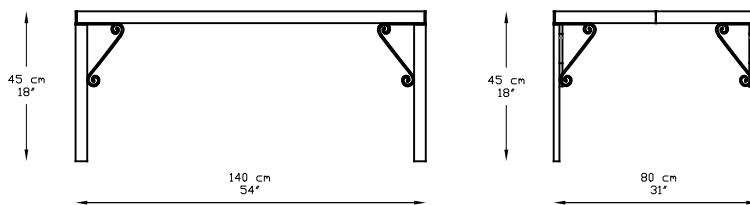

#### SPECIFICATIONS

136x65x73 / 54"x26"x29"

Length (Cm/Inch)

136 / 54"

Width (Cm/Inch)

65 / 26"

Height (Cm/Inch)

73 / 29"

#### SPECIFICATIONS

71x65x73 / 28"x26"x29"

Length (Cm/Inch)

71 / 28"

Width (Cm/Inch)

65 / 26"

Height (Cm/Inch)

73 / 29"

### SPECIFICATIONS

140x80x45 / 54"x31"x18"

Length (Cm/Inch)

140 / 54"

Width (Cm/Inch)

80 / 31"

Height (Cm/Inch)

45 / 18"

### SPECIFICATIONS

120x70x45 / 46"x28"x18"

Length (Cm/Inch)

120 / 46"

Width (Cm/Inch)

70 / 28"

Height (Cm/Inch)

45 / 18"