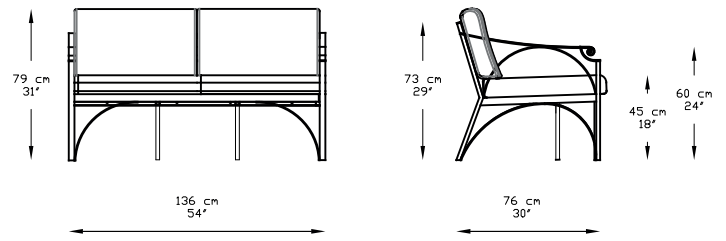

#### SPECIFICATIONS

201x65x73 / 79"x26"x29"

Length (Cm/Inch)

201 / 79"

Width (Cm/Inch)

65 / 26"

Height (Cm/Inch)

73 / 29"

#### SPECIFICATIONS

136x65x73 / 54"x26"x29"

Length (Cm/Inch)

136 / 54"

Width (Cm/Inch)

65 / 26"

Height (Cm/Inch)

73 / 29"

### SPECIFICATIONS

140x80x45 / 54"x31"x18"

Length (Cm/Inch)

140 / 54"

Width (Cm/Inch)

80 / 31"

Height (Cm/Inch)

45 / 18"

### SPECIFICATIONS

120x70x45 / 46"x28"x18"

Length (Cm/Inch)

120 / 46"

Width (Cm/Inch)

70 / 28"

Height (Cm/Inch)

45 / 18"