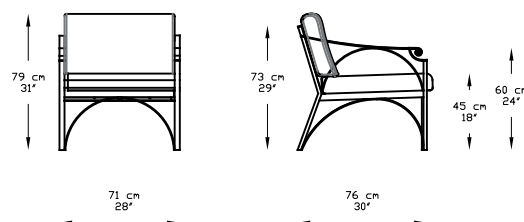

#### SPECIFICATIONS

201x65x73 / 79"x26"x29"

Length (Cm/Inch)

201 / 79"

Width (Cm/Inch)

65 / 26"

Height (Cm/Inch)

73 / 29"

#### SPECIFICATIONS

136x65x73 / 54"x26"x29"

Length (Cm/Inch)

136 / 54"

Width (Cm/Inch)

65 / 26"

Height (Cm/Inch)

73 / 29"

Square Throw Pillows (Cm/Inch)

45 x 45 / 18" x 18"

Package Quantity Per Item:

1

Package Dimensions (Cm / Inch):

68,5 x 152 x 35 / 27" x 60" x 14"

Volume (CBM/CU ft):

0,36 / 12,71

#### SPECIFICATIONS

71x65x73 / 28"x26"x29"

Length (Cm/Inch)

71 / 28"

Width (Cm/Inch)

65 / 26"

Height (Cm/Inch)

73 / 29"