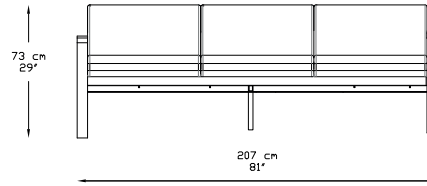

#### SPECIFICATIONS

207x95x71 / 81"x37"x28"

Length (Cm/Inch)

207 / 81"

Width (Cm/Inch)

95 / 37"

Height (Cm/Inch)

71 / 28"

#### SPECIFICATIONS

142x95x71 / 56"x37"x28"

Length (Cm/Inch)

142 / 56 "

Width (Cm/Inch)

95 / 37"

Height (Cm/Inch)

71 / 28"

#### SPECIFICATIONS

146x86x45 / 57,4"x34"x18"

Length (Cm/Inch)

146 / 57,4"

Width (Cm/Inch)

86 / 34"

Height (Cm/Inch)

45 / 18"

#### SPECIFICATIONS

126x76x45 / 50"x30"x18"

Length (Cm/Inch)

126 / 50"

Width (Cm/Inch)

76 / 30"

Height (Cm/Inch)

45 / 18"