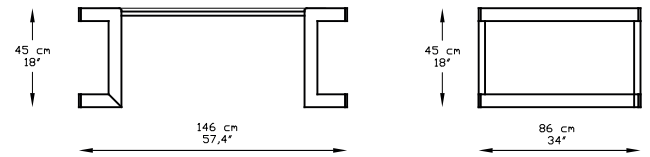

#### SPECIFICATIONS

207x95x71 / 81"x37"x28"

Length (Cm/Inch)

207 / 81"

Width (Cm/Inch)

95 / 37"

Height (Cm/Inch)

71 / 28"

#### SPECIFICATIONS

142x95x71 / 56"x37"x28"

Length (Cm/Inch)

142 / 56 "

Width (Cm/Inch)

95 / 37"

Height (Cm/Inch)

71 / 28"

#### SPECIFICATIONS

77x95x71 / 30"x37"x28"

Length (Cm/Inch)

77 / 30"

Width (Cm/Inch)

95 / 37"

Height (Cm/Inch)

71 / 28"

#### SPECIFICATIONS

146x86x45 / 57,4"x34"x18"

Length (Cm/Inch)

146 / 57,4"

Width (Cm/Inch)

86 / 34"

Height (Cm/Inch)

45 / 18"