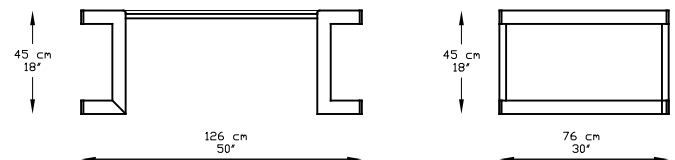

Coffee Table 70*120

SPECIFICATIONS

126x76x45 / 50"x30"x18"

Length (Cm/Inch)

126 / 50"

Width (Cm/Inch)

76 / 30"

Height (Cm/Inch)

45 / 18"

Package Quantity Per Item:

1

Package Dimensions (Cm / Inch):

77 x 118,5 x 20 / 30" x 47" x 8"

Volume (CBM/CU ft):

0,18 / 6,36

Frame

Premium grade powder coating applied for weather resistance

2 different heights available for coffee tables: 45 cm/18" or 65cm /26"

Net Weight Kgs/Lbs 13 / 29

Gross Weight Kgs/Lbs 16 / 35