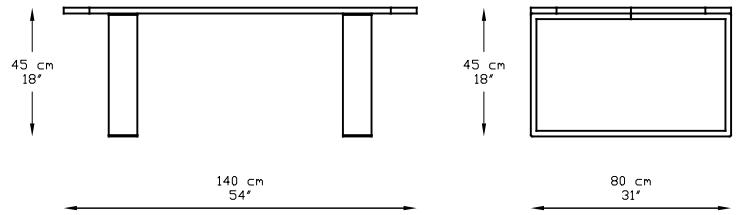

ASTORIA COLLECTION

SPECIFICATIONS

140x80x45 / 54"x31"x18"

Length (Cm/Inch)

140 / 54"

Width (Cm/Inch)

80 / 31"

Height (Cm/Inch)

45 / 18"

Package Quantity Per Item:

1

Package Dimensions (Cm / Inch):

80,5 x 144,5 x 13,5 / 32" x 57" x 5"

Volume (CBM/CU ft):

0,16 / 5,65

Frame

Premium grade powder coating applied for weather resistance

2 different heights available for coffee tables: 45 cm/18" or 65cm /26"

Net Weight Kgs/Lbs 15 / 32

Gross Weight Kgs/Lbs 17 / 37