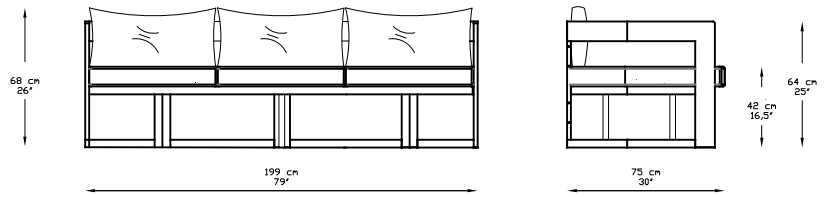

ASTORIA COLLECTION

3 Seater Sofa

SPECIFICATIONS

199x75x64 / 79"x30"x25"

Length (Cm/Inch)

199 / 79"

Width (Cm/Inch)

75 / 30"

SPECIFICATIONS

134x75x64 / 53"x 30"x25"

Length (Cm/Inch)

134 / 53"

Width (Cm/Inch)

75 / 30"

Height (Cm/Inch)

64 / 25"

SPECIFICATIONS

69x75x64 / 27"x 30"x25"

Length (Cm/Inch)

69 / 27"

Width (Cm/Inch)

75 / 30"

Height (Cm/Inch)

64 / 25"

Square Throw Pillows (Cm/Inch)

45 x 45 / 18" x 18"

Package Quantity Per Item:

1

Package Dimensions (Cm / Inch):

65 x 89 x 31,5 / 26" x 35" x 12"

Volume (CBM/CU ft):

0,18 / 6,36