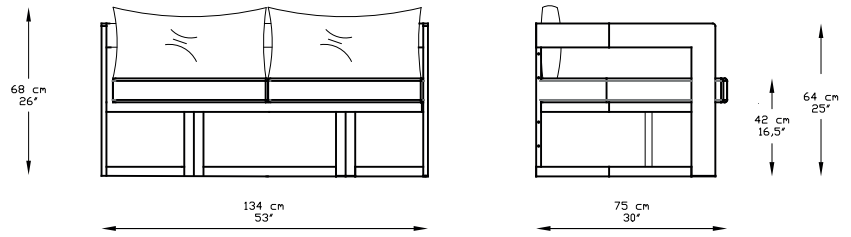

SPECIFICATIONS

134x75x64 / 53"x 30"x25"

Length (Cm/Inch)

134 / 53"

Width (Cm/Inch)

75 / 30"

Height (Cm/Inch)

64 / 25"

Square Throw Pillows (Cm/Inch)

45 x 45 / 18" x 18"

Package Quantity Per Item:

1

Package Dimensions (Cm / Inch):

73,5 x 137 x 30,5 / 29" x 54" x 12"

Volume (CBM/CU ft):

0,31 / 10,95

SPECIFICATIONS

69x75x64 / 27"x 30"x25"

Length (Cm/Inch)

69 / 27"

Width (Cm/Inch)

75 / 30"

Height (Cm/Inch)

64 / 25"

Package Dimensions (Cm / Inch):

80,5 x 144,5 x 13,5 / 32" x 57" x 5"

Volume (CBM/CU ft):

0,16 / 5,65

Frame

Premium grade powder coating applied for weather resistance

2 different heights available for coffee tables: 45 cm/18" or 65cm /26"