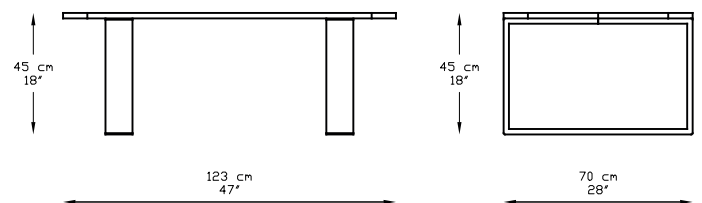

SPECIFICATIONS

120x70x45 / 46"x28"x18"

Length (Cm/Inch)

120 / 46"

Width (Cm/Inch)

70 / 28"

Height (Cm/Inch)

45 / 18"

Package Quantity Per Item:

1

Package Dimensions (Cm / Inch):

70,5 x 123,5 x 13,5 / 28" x 49" x 5"

Volume (CBM/CU ft):

0,12 / 4,24

Frame

Premium grade powder coating applied for weather resistance

2 different heights available for coffee tables: 45 cm/18" or 65cm /26"