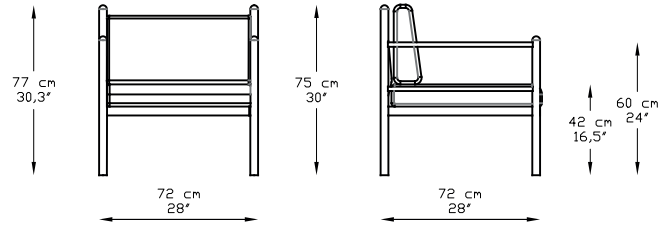

NEWPORT COLLECTION

Armchair

SPECIFICATIONS

72x72x75 / 28"x28"x30"

Length (Cm/Inch)

72 / 28"

Width (Cm/Inch)

72 / 28"

SPECIFICATIONS

140x80x45 / 54"x31"x18"

Length (Cm/Inch)

140 / 54"

Width (Cm/Inch)

80 / 31"

Height (Cm/Inch)

45 / 18"

2 different heights available for coffee tables: 45 cm/18" or 65cm /26"

Net Weight Kgs/Lbs 14 / 31

Gross Weight Kgs/Lbs 16 / 36

Coffee Table 70*120

SPECIFICATIONS

120x70x45 / 46"x28"x18"

Length (Cm/Inch)

120 / 46"

Width (Cm/Inch)

70 / 28"

Height (Cm/Inch)

45 / 18"

Package Quantity Per Item:

1

Package Dimensions (Cm / Inch):

70,5 x 120,5 x 13,5 / 28" x 47" x 5"