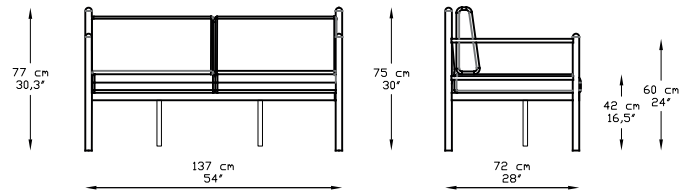

NEWPORT COLLECTION

2 Seater Sofa

SPECIFICATIONS

137x72x75 / 54"x28"x30"

Length (Cm/Inch)

137 / 54"

Width (Cm/Inch)

72 / 28"

SPECIFICATIONS

140x80x45 / 54"x31"x18"

Length (Cm/Inch)

140 / 54"

Width (Cm/Inch)

80 / 31"

Height (Cm/Inch)

45 / 18"

2 different heights available for coffee tables: 45 cm/18" or 65cm /26"

Net Weight Kgs/Lbs 14 / 31

Gross Weight Kgs/Lbs 16 / 36

Coffee Table 70*120

SPECIFICATIONS

120x70x45 / 46"x28"x18"

Length (Cm/Inch)

120 / 46"

Width (Cm/Inch)

70 / 28"

Height (Cm/Inch)

45 / 18"

Package Quantity Per Item:

1

Package Dimensions (Cm / Inch):

70,5 x 120,5 x 13,5 / 28" x 47" x 5"