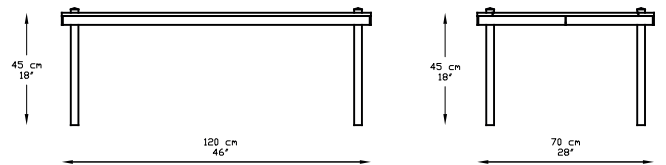

SPECIFICATIONS

140x80x45 / 54"x31"x18"

Length (Cm/Inch)

140 / 54"

Width (Cm/Inch)

80 / 31"

Height (Cm/Inch)

45 / 18"

Package Quantity Per Item:

1

Package Dimensions (Cm / Inch):

80,5 x 140,5 x 13,5 / 32" x 55" x 5"

Volume (CBM/CU ft):

0,15 / 5,30

Frame

Premium grade powder coating applied for weather resistance

2 different heights available for coffee tables: 45 cm/18" or 65cm /26"

Net Weight Kgs/Lbs 14 / 31

Gross Weight Kgs/Lbs 16 / 36

Coffee Table 70*120

SPECIFICATIONS

120x70x45 / 46"x28"x18"

Length (Cm/Inch)

120 / 46"

Width (Cm/Inch)

70 / 28"

Height (Cm/Inch)

45 / 18"

Package Quantity Per Item:

1

Package Dimensions (Cm / Inch):

70,5 x 120,5 x 13,5 / 28" x 47" x 5"