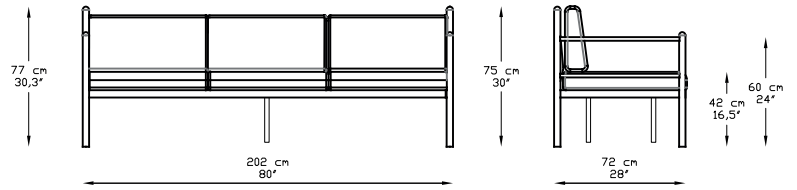

NEWPORT COLLECTION

3 Seater Sofa

SPECIFICATIONS

202x72x75 / 80"x28"x30"

Length (Cm/Inch)

202 / 80"

Width (Cm/Inch)

72 / 28"

SPECIFICATIONS

140x80x45 / 54"x31"x18"

Length (Cm/Inch)

140 / 54"

Width (Cm/Inch)

80 / 31"

Height (Cm/Inch)

45 / 18"

2 different heights available for coffee tables: 45 cm/18" or 65cm /26"

Net Weight Kgs/Lbs 14 / 31

Gross Weight Kgs/Lbs 16 / 36

Coffee Table 70*120

SPECIFICATIONS

120x70x45 / 46"x28"x18"

Length (Cm/Inch)

120 / 46"

Width (Cm/Inch)

70 / 28"

Height (Cm/Inch)

45 / 18"

Package Quantity Per Item:

1

Package Dimensions (Cm / Inch):

70,5 x 120,5 x 13,5 / 28" x 47" x 5"