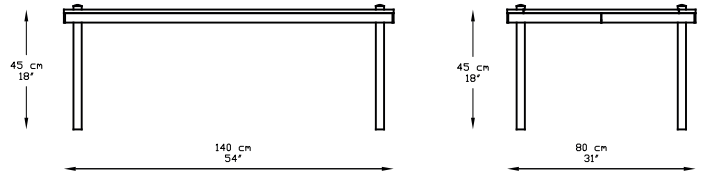

SPECIFICATIONS

140x80x45 / 54"x31"x18"

Length (Cm/Inch)

140 / 54"

Width (Cm/Inch)

80 / 31"

Height (Cm/Inch)

45 / 18"

Package Quantity Per Item:

1

Package Dimensions (Cm / Inch):

80,5 x 140,5 x 13,5 / 32" x 55" x 5"

Volume (CBM/CU ft):

0,15 / 5,30

Frame

Premium grade powder coating applied for weather resistance

2 different heights available for coffee tables: 45 cm/18" or 65cm /26"

Net Weight Kgs/Lbs 14 / 31

Gross Weight Kgs/Lbs 16 / 36

Coffee Table 70*120

SPECIFICATIONS

120x70x45 / 46"x28"x18"

Length (Cm/Inch)

120 / 46"

Width (Cm/Inch)

70 / 28"

Height (Cm/Inch)

45 / 18"

Package Quantity Per Item:

1

Package Dimensions (Cm / Inch):

70,5 x 120,5 x 13,5 / 28" x 47" x 5"