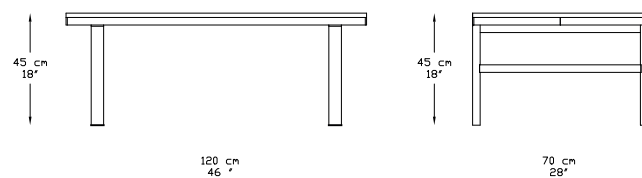

Coffee Table 70*120

SPECIFICATIONS

120x70x45 / 46"x28"x18"

Length (Cm/Inch)

120 / 46"

Width (Cm/Inch)

70 / 28"

Height (Cm/Inch)

45 / 18"

Package Quantity Per Item:

1

Package Dimensions (Cm / Inch):

70,5 x 120,5 x 9,5 / 28" x 47" x 4"

Volume (CBM/CU ft):

0,08 / 2,83

Frame

Premium grade powder coating applied for weather resistance

2 different heights available for coffee tables: 45 cm/18" or 65cm /26"