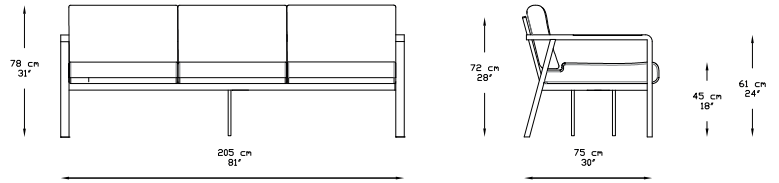

#### SPECIFICATIONS

205x75x72 / 81"x30"x28"

Length (Cm/Inch)

205 / 81"

Width (Cm/Inch)

75 / 30"

Height (Cm/Inch)

72 / 28"

#### SPECIFICATIONS

140x75x72 / 55"x30"x28"

Length (Cm/Inch)

140 / 55 "

Width (Cm/Inch)

75 / 30"

Height (Cm/Inch)

72 / 28"

#### SPECIFICATIONS

75x75x72 / 30"x30"x28"

Length (Cm/Inch)

75 / 30"

Width (Cm/Inch)

75 / 30"

Height (Cm/Inch)

72 / 28"

#### SPECIFICATIONS

120x70x45 / 46"x28"x18"

Length (Cm/Inch)

120 / 46"

Width (Cm/Inch)

70 / 28"

Height (Cm/Inch)

45 / 18"