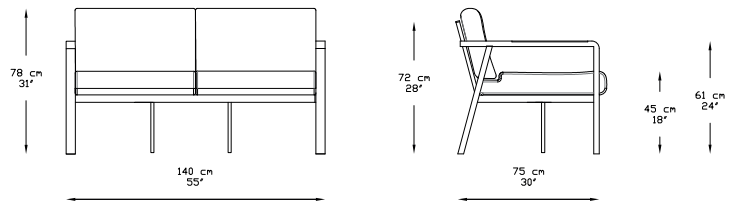

#### SPECIFICATIONS

205x75x72 / 81"x30"x28"

Length (Cm/Inch)

205 / 81"

Width (Cm/Inch)

75 / 30"

Height (Cm/Inch)

72 / 28"

#### SPECIFICATIONS

140x75x72 / 55"x30"x28"

Length (Cm/Inch)

140 / 55 "

Width (Cm/Inch)

75 / 30"

Height (Cm/Inch)

72 / 28"

#### SPECIFICATIONS

75x75x72 / 30"x30"x28"

Length (Cm/Inch)

75 / 30"

Width (Cm/Inch)

75 / 30"

Height (Cm/Inch)

72 / 28"

#### SPECIFICATIONS

120x70x45 / 46"x28"x18"

Length (Cm/Inch)

120 / 46"

Width (Cm/Inch)

70 / 28"

Height (Cm/Inch)

45 / 18"