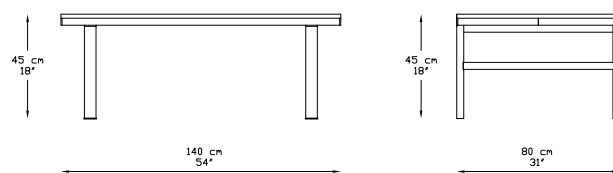

#### SPECIFICATIONS

205x75x72 / 81"x30"x28"

Length (Cm/Inch)

205 / 81"

Width (Cm/Inch)

75 / 30"

Height (Cm/Inch)

72 / 28"

#### SPECIFICATIONS

140x75x72 / 55"x30"x28"

Length (Cm/Inch)

140 / 55 "

Width (Cm/Inch)

75 / 30"

Height (Cm/Inch)

72 / 28"

#### SPECIFICATIONS

75x75x72 / 30"x30"x28"

Length (Cm/Inch)

75 / 30"

Width (Cm/Inch)

75 / 30"

Height (Cm/Inch)

72 / 28"

#### SPECIFICATIONS

140x80x45 / 54"x31"x18"

Length (Cm/Inch)

140 / 54"

Width (Cm/Inch)

80 / 31"

Height (Cm/Inch)

45 / 18"