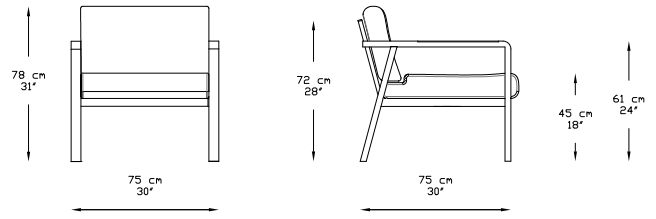

#### SPECIFICATIONS

205x75x72 / 81"x30"x28"

Length (Cm/Inch)

205 / 81"

Width (Cm/Inch)

75 / 30"

Height (Cm/Inch)

72 / 28"

#### SPECIFICATIONS

140x75x72 / 55"x30"x28"

Length (Cm/Inch)

140 / 55 "

Width (Cm/Inch)

75 / 30"

Height (Cm/Inch)

72 / 28"

#### SPECIFICATIONS

75x75x72 / 30"x30"x28"

Length (Cm/Inch)

75 / 30"

Width (Cm/Inch)

75 / 30"

Height (Cm/Inch)

72 / 28"

#### SPECIFICATIONS

120x70x45 / 46"x28"x18"

Length (Cm/Inch)

120 / 46"

Width (Cm/Inch)

70 / 28"

Height (Cm/Inch)

45 / 18"