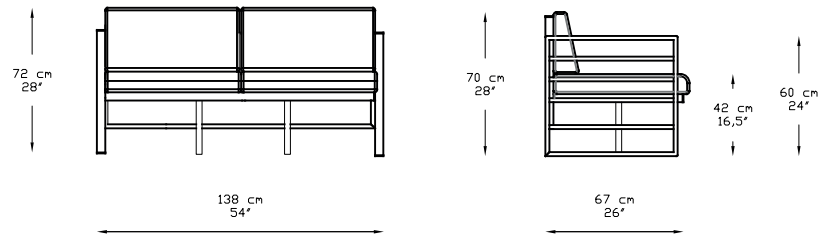

#### SPECIFICATIONS

203x67x70 / 82"x26"x28"

Length (Cm/Inch)

203 / 80"

Width (Cm/Inch)

67 / 26"

Height (Cm/Inch)

70 / 28"

#### SPECIFICATIONS

138x67x70 / 54"x26"x28"

Length (Cm/Inch)

138 / 54"

Width (Cm/Inch)

67 / 26"

Height (Cm/Inch)

70 / 28"

#### SPECIFICATIONS

73x67x70 / 29"x26"x28"

Length (Cm/Inch)

73 / 29"

Width (Cm/Inch)

67 / 26"

Height (Cm/Inch)

70 / 28"

### SPECIFICATIONS

	120x82x45 / 46"x32,2"x18"
Length (Cm/Inch)	120 / 46"
Width (Cm/Inch)	82 / 32,2"
Height (Cm/Inch)	45 / 18"
Package Quantity Per Item:	1
Package Dimensions (Cm / Inch):	70,5 x 108,5 x 11,5 / 28" x 43" x 5"
Volume (CBM/CU ft):	0,09 / 3,18
Frame	Premium grade powder coating applied for weather resistance
	2 different heights available for coffee tables: 45 cm/18" or 65cm /26"