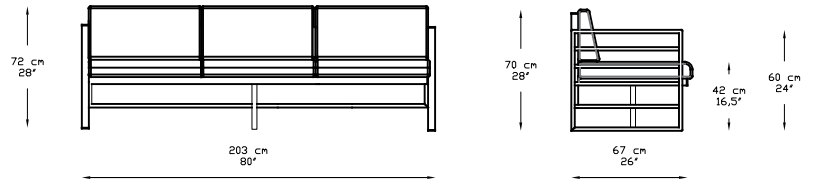

#### SPECIFICATIONS

203x67x70 / 82"x26"x28"

Length (Cm/Inch)

203 / 80"

Width (Cm/Inch)

67 / 26"

Height (Cm/Inch)

70 / 28"

#### SPECIFICATIONS

138x67x70 / 54"x26"x28"

Length (Cm/Inch)

138 / 54"

Width (Cm/Inch)

67 / 26"

Height (Cm/Inch)

70 / 28"

#### SPECIFICATIONS

73x67x70 / 29"x26"x28"

Length (Cm/Inch)

73 / 29"

Width (Cm/Inch)

67 / 26"

Height (Cm/Inch)

70 / 28"

### SPECIFICATIONS

	120x82x45 / 46"x32,2"x18"
Length (Cm/Inch)	120 / 46"
Width (Cm/Inch)	82 / 32,2"
Height (Cm/Inch)	45 / 18"
Package Quantity Per Item:	1
Package Dimensions (Cm / Inch):	70,5 x 108,5 x 11,5 / 28" x 43" x 5"
Volume (CBM/CU ft):	0,09 / 3,18
Frame	Premium grade powder coating applied for weather resistance
	2 different heights available for coffee tables: 45 cm/18" or 65cm /26"