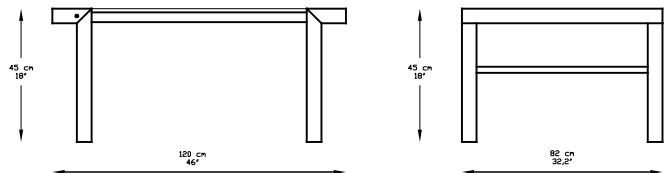

#### SPECIFICATIONS

138x67x70 / 54"x26"x28"

Length (Cm/Inch)

138 / 54"

Width (Cm/Inch)

67 / 26"

Height (Cm/Inch)

70 / 28"

#### SPECIFICATIONS

73x67x70 / 29"x26"x28"

Length (Cm/Inch)

73 / 29"

Width (Cm/Inch)

67 / 26"

Height (Cm/Inch)

70 / 28"

### SPECIFICATIONS

	140x92x45 / 54"x36,2"x18"
Length (Cm/Inch)	140 / 54"
Width (Cm/Inch)	92 / 36,2"
Height (Cm/Inch)	45 / 18"
Package Quantity Per Item:	1
Package Dimensions (Cm / Inch):	80,5 x 128,5 x 11,5 / 32" x 51" x 5"
Volume (CBM/CU ft):	0,12 / 4,24
Frame	Premium grade powder coating applied for weather resistance
	2 different heights available for coffee tables: 45 cm/18" or 65cm /26"

### SPECIFICATIONS

	120x82x45 / 46"x32,2"x18"
Length (Cm/Inch)	120 / 46"
Width (Cm/Inch)	82 / 32,2"
Height (Cm/Inch)	45 / 18"
Package Quantity Per Item:	1
Package Dimensions (Cm / Inch):	70,5 x 108,5 x 11,5 / 28" x 43" x 5"
Volume (CBM/CU ft):	0,09 / 3,18
Frame	Premium grade powder coating applied for weather resistance
	2 different heights available for coffee tables: 45 cm/18" or 65cm /26"