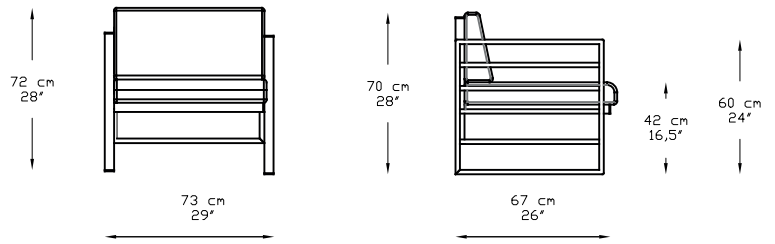

#### SPECIFICATIONS

203x67x70 / 82"x26"x28"

Length (Cm/Inch)

203 / 80"

Width (Cm/Inch)

67 / 26"

Height (Cm/Inch)

70 / 28"

#### SPECIFICATIONS

138x67x70 / 54"x26"x28"

Length (Cm/Inch)

138 / 54"

Width (Cm/Inch)

67 / 26"

Height (Cm/Inch)

70 / 28"

#### SPECIFICATIONS

73x67x70 / 29"x26"x28"

Length (Cm/Inch)

73 / 29"

Width (Cm/Inch)

67 / 26"

Height (Cm/Inch)

70 / 28"

### SPECIFICATIONS

	140x92x45 / 54"x36,2"x18"
Length (Cm/Inch)	140 / 54"
Width (Cm/Inch)	92 / 36,2"
Height (Cm/Inch)	45 / 18"
Package Quantity Per Item:	1
Package Dimensions (Cm / Inch):	80,5 x 128,5 x 11,5 / 32" x 51" x 5"
Volume (CBM/CU ft):	0,12 / 4,24
Frame	Premium grade powder coating applied for weather resistance
	2 different heights available for coffee tables: 45 cm/18" or 65cm /26"