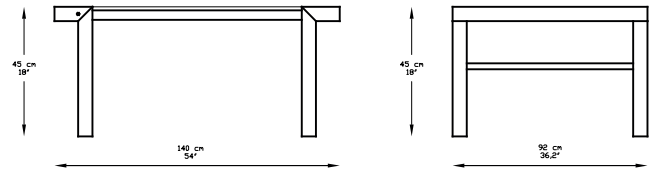

#### SPECIFICATIONS

203x67x70 / 82"x26"x28"

Length (Cm/Inch)

203 / 80"

Width (Cm/Inch)

67 / 26"

Height (Cm/Inch)

70 / 28"

#### SPECIFICATIONS

138x67x70 / 54"x26"x28"

Length (Cm/Inch)

138 / 54"

Width (Cm/Inch)

67 / 26"

Height (Cm/Inch)

70 / 28"

#### SPECIFICATIONS

73x67x70 / 29"x26"x28"

Length (Cm/Inch)

73 / 29"

Width (Cm/Inch)

67 / 26"

Height (Cm/Inch)

70 / 28"

### SPECIFICATIONS

	140x92x45 / 54"x36,2"x18"
Length (Cm/Inch)	140 / 54"
Width (Cm/Inch)	92 / 36,2"
Height (Cm/Inch)	45 / 18"
Package Quantity Per Item:	1
Package Dimensions (Cm / Inch):	80,5 x 128,5 x 11,5 / 32" x 51" x 5"
Volume (CBM/CU ft):	0,12 / 4,24
Frame	Premium grade powder coating applied for weather resistance
	2 different heights available for coffee tables: 45 cm/18" or 65cm /26"