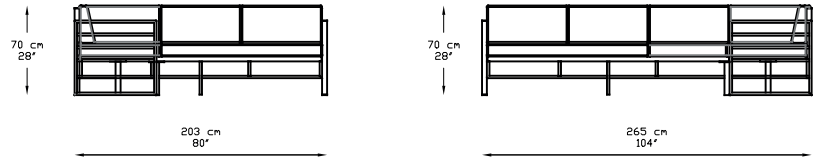

SUNSET CORNER COLLECTION

Corner 1

SPECIFICATIONS

265x203x70 / 104"x80"x28"

Length (Cm/Inch)

265 / 104"

Width (Cm/Inch)

203 / 80"

SPECIFICATIONS

265x203x70 / 104"x80"x28"

Length (Cm/Inch)

265 / 104"

Width (Cm/Inch)

203 / 80"

Height (Cm/Inch)

70 / 28"

SPECIFICATIONS

140x92x45 / 54"x36,2"x18"

Length (Cm/Inch)

140 / 54"

Width (Cm/Inch)

92 / 36,2"

Height (Cm/Inch)

45 / 18"

Width (Cm/Inch)

82 / 32,2"

Height (Cm/Inch)

45 / 18"

Package Quantity Per Item:

1

Package Dimensions (Cm / Inch):

70,5 x 108,5 x 11,5 / 28" x 43" x 5"