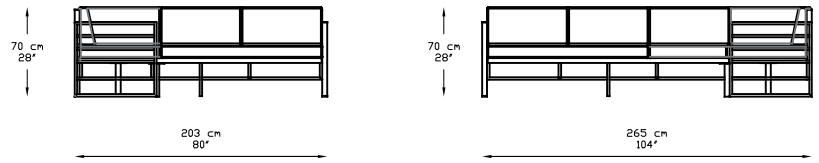

Volume (CBM/CU ft):

0,50 / 17,66

Unit Content

1 x corner sofa, 7 back cushions, 3 seat cushions, 4 throw pillows

Frame

Premium grade powder coating applied for weather resistance

Cushions Filling Material

Long-lasting Polyurethane foam wrapped with Polyester fiber

Throw Pillow Filling Material

Silicone Fiber

Fabric

Outdoor fabric, 100% Olefin & 100% Polyester

Net Weight Kgs/Lbs 47 / 103

Gross Weight Kgs/Lbs 51 / 113

SUNSET CORNER COLLECTION

Corner 2

SPECIFICATIONS

265x203x70 / 104"x80"x28"

Length (Cm/Inch)

265 / 104"

Width (Cm/Inch)

203 / 80"

Height (Cm/Inch)

70 / 28"

SPECIFICATIONS

140x92x45 / 54"x36,2"x18"

Length (Cm/Inch)

140 / 54"

Width (Cm/Inch)

92 / 36,2"

Height (Cm/Inch)

45 / 18"