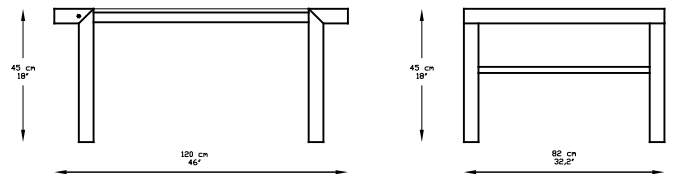

SPECIFICATIONS

265x203x70 / 104"x80"x28"

Length (Cm/Inch)

265 / 104"

Width (Cm/Inch)

203 / 80"

Height (Cm/Inch)

70 / 28"

SPECIFICATIONS

140x92x45 / 54"x36,2"x18"

Length (Cm/Inch)

140 / 54"

Width (Cm/Inch)

92 / 36,2"

Height (Cm/Inch)

45 / 18"

Package Quantity Per Item:

1

Package Dimensions (Cm / Inch):

80,5 x 128,5 x 11,5 / 32" x 51" x 5"

Volume (CBM/CU ft):

0,12 / 4,24

Frame

Premium grade powder coating applied for weather resistance

2 different heights available for coffee tables: 45 cm/18" or 65cm /26"

Net Weight Kgs/Lbs 14 / 31

Gross Weight Kgs/Lbs 16 / 35

Coffee Table 70*120

SPECIFICATIONS

120x82x45 / 46"x32,2"x18"

Length (Cm/Inch)

120 / 46"