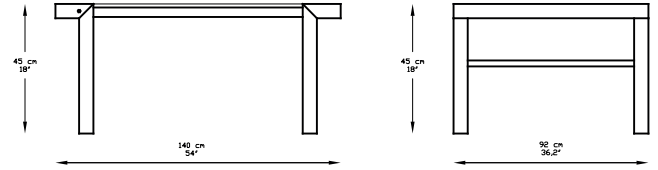

SPECIFICATIONS

265x203x70 / 104"x80"x28"

Length (Cm/Inch)

265 / 104"

Width (Cm/Inch)

203 / 80"

Height (Cm/Inch)

70 / 28"

Square Throw Pillows (Cm/Inch)

45 x 45 / 18" x 18"

Package Quantity Per Item:

2

Package Dimensions (Cm / Inch):

80 x 195,5 x 34 / 31" x 77" x 13"

Volume (CBM/CU ft):

0,53 / 18,72

Throw Pillow Filling Material

Silicone Fiber

Fabric

Outdoor fabric, 100% Olefin & 100% Polyester

Net Weight Kgs/Lbs 26 / 102

Gross Weight Kgs/Lbs 51 / 112

SUNSET CORNER COLLECTION

Coffee Table 80*140

SPECIFICATIONS

140x92x45 / 54"x36,2"x18"

Length (Cm/Inch)

140 / 54"

Width (Cm/Inch)

92 / 36,2"

Height (Cm/Inch)

45 / 18"