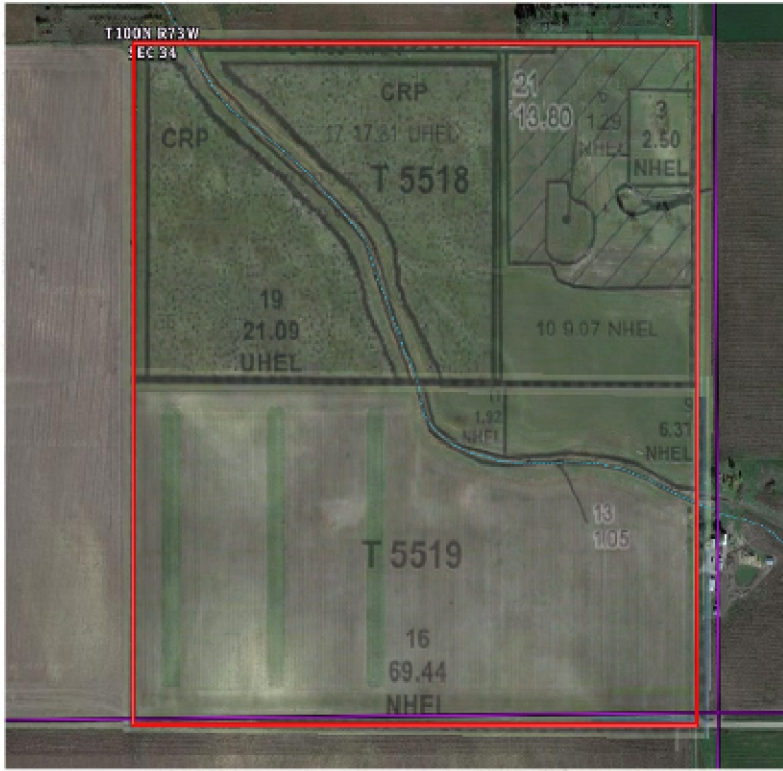

# DIXON TWP

NORTH

T 100 N

R 73 W

JOINS LYMAN COUNTY, SD

JOINS DIXON TWP SOUTH

**160 (+/-) acres in Dixon Township (North), Gregory County, South Dakota of crop/grazing land (145 +/- acres tillable). Present uses are small grain, sorghum, and hay ground. Excellent pheasant hunting. The soil productivity average is 77. There is a rural water tap on the property with 3 hydrants along with electricity.**

**CRP acres: 38.9**

**FOR SALE: 4400/acre**

[shippyrealty.com](http://shippyrealty.com)

**SHIPPY REALTY & AUCTION**

605-842-3212