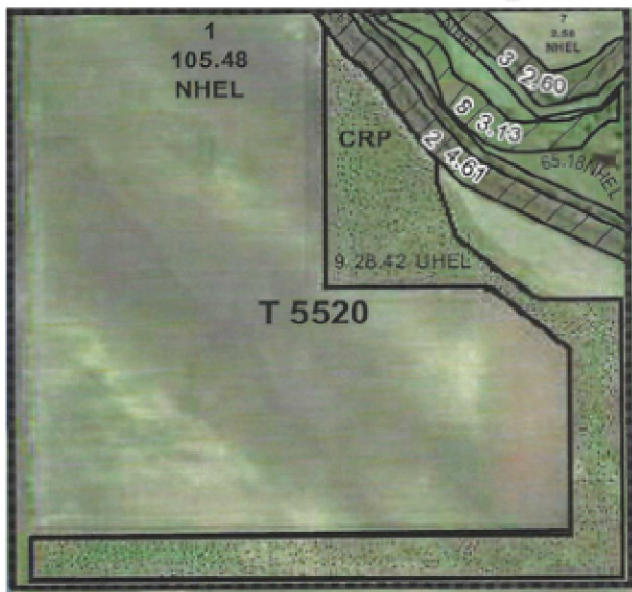

# DIXON TWP

SOUTH

R 73 W

JOINS DIXON TWP NORTH

T 99 N

**160 (+/-) acres in Dixon Township (South), Gregory County, South Dakota of crop/grazing land (145+ acres farmable). Present uses are small grain and sorghum. Excellent pheasant hunting. The soil productivity average is 70.**

**CRP Acres: 28**

**FOR SALE: 4400/acre**

[shippyrealty.com](http://shippyrealty.com)

**SHIPPY REALTY & AUCTION**

605-842-3212