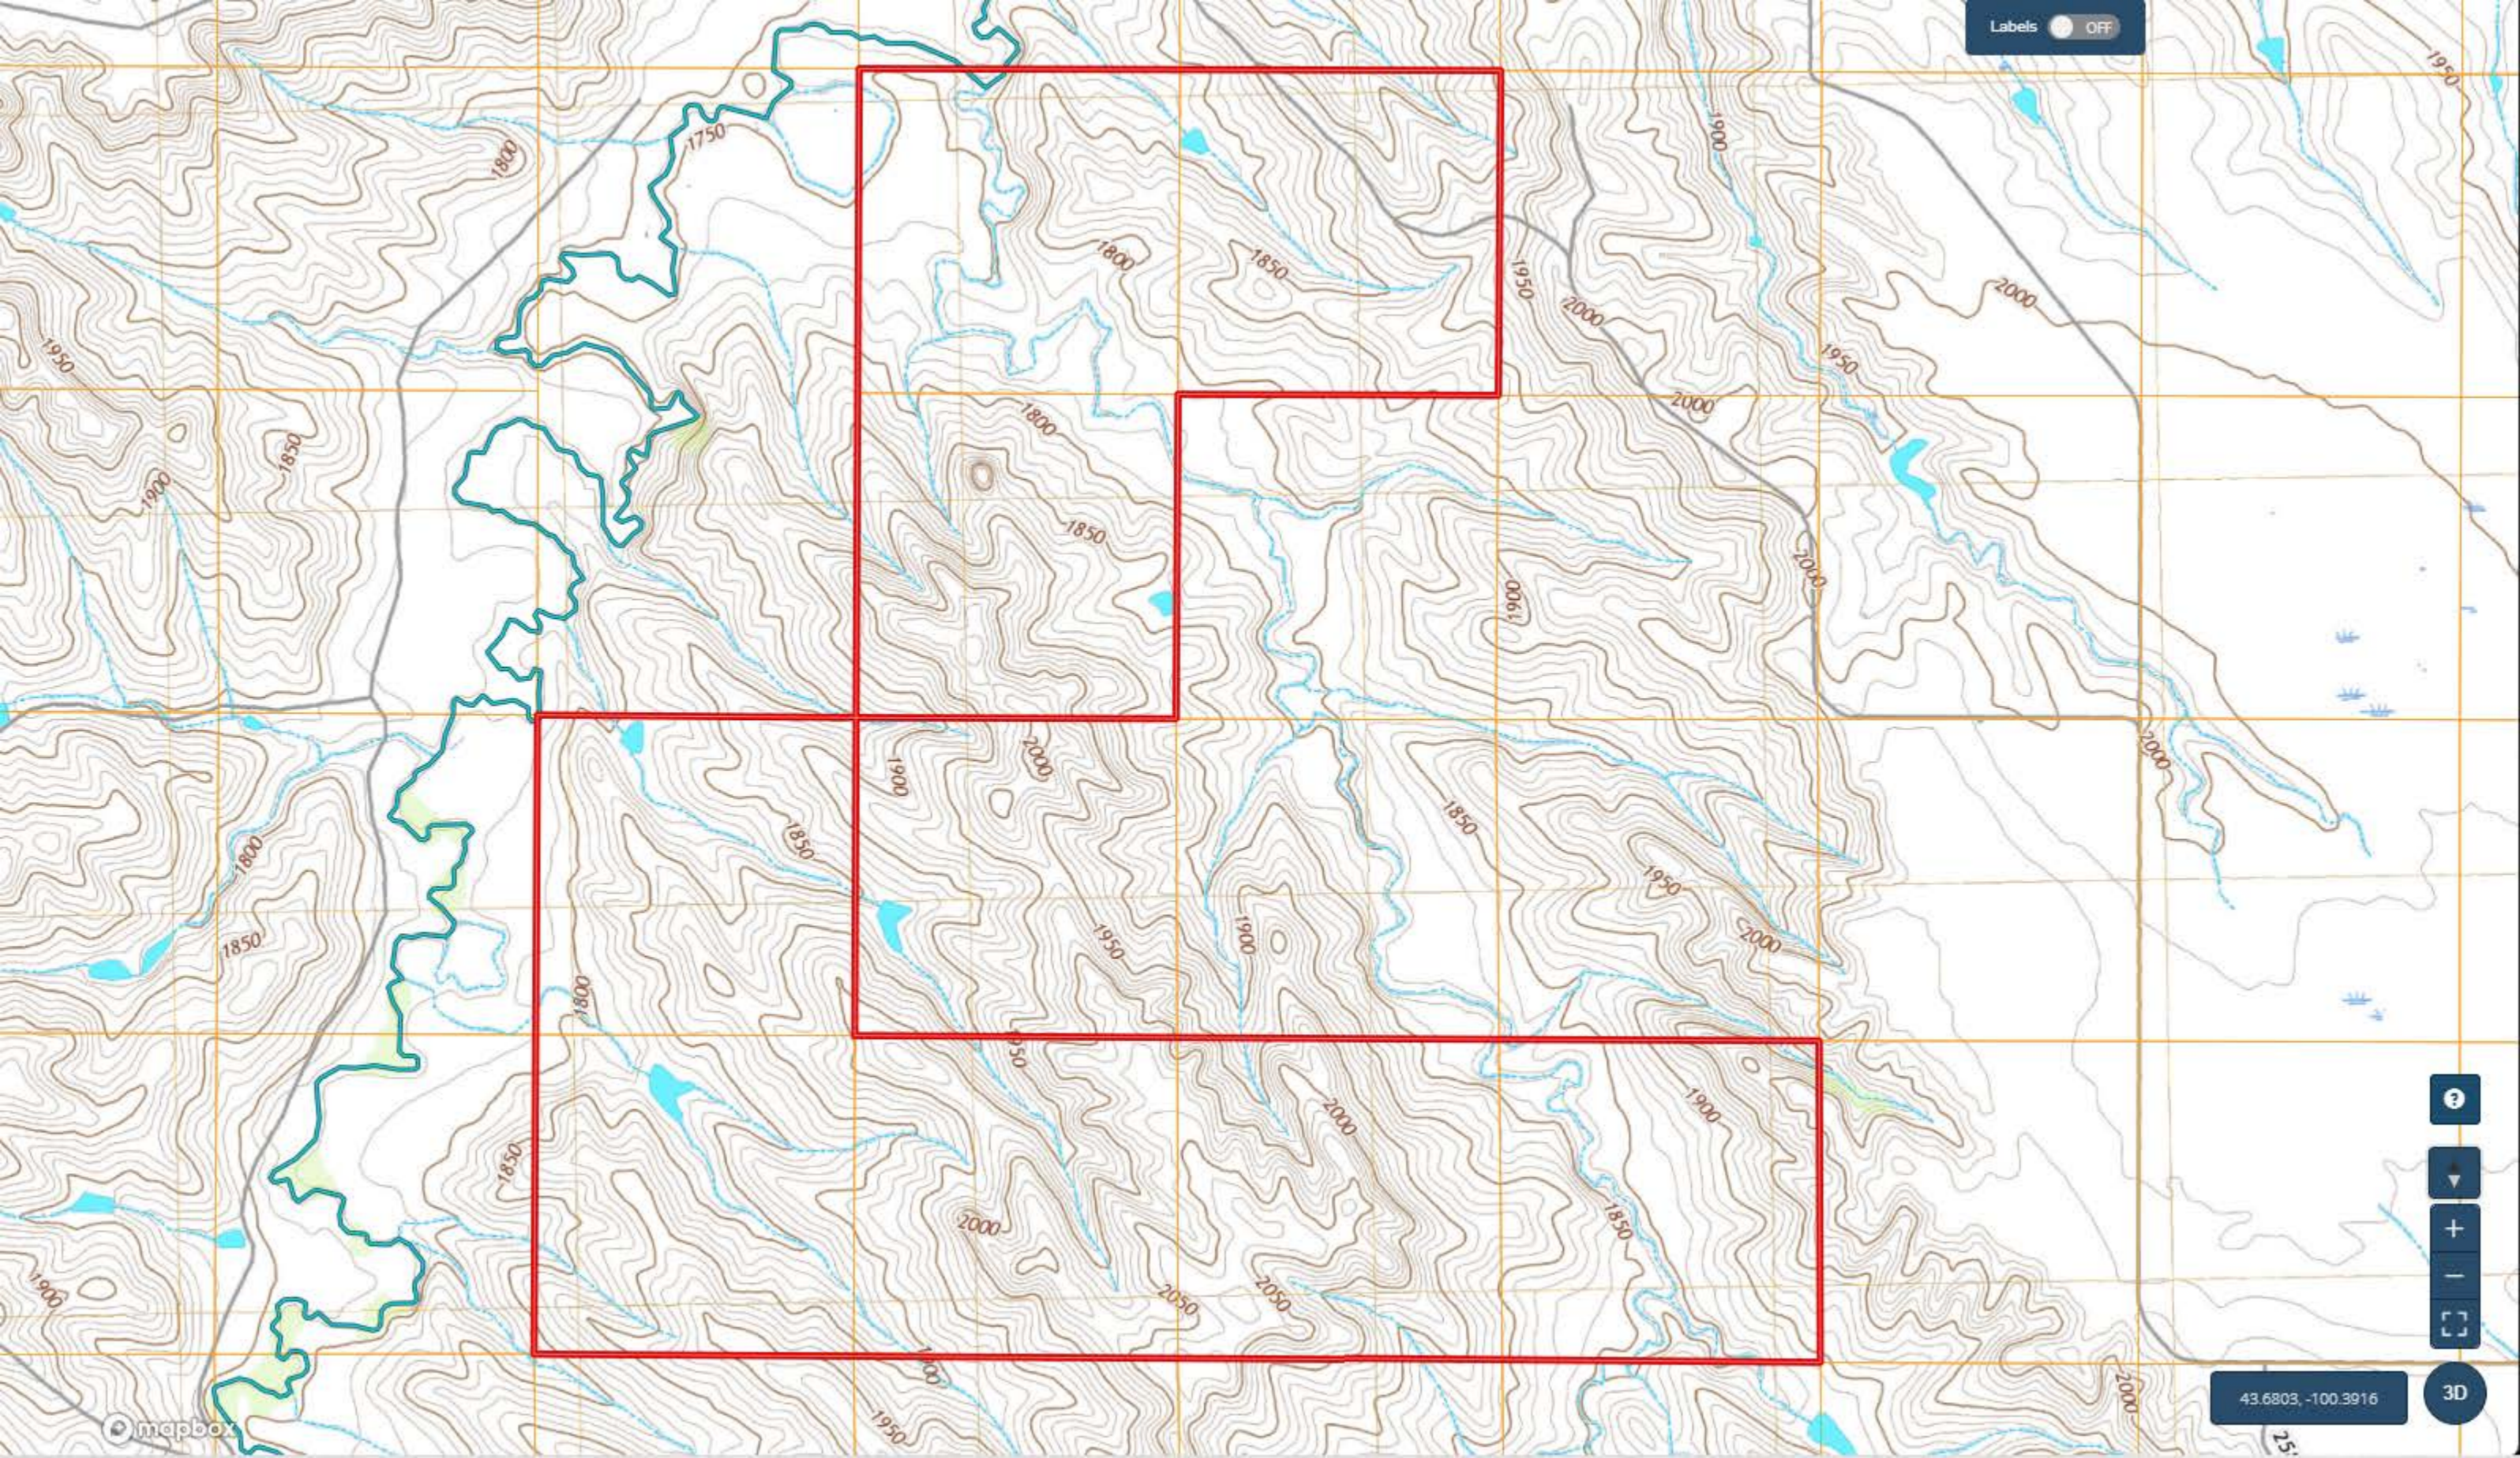

Labels ☐ OFF

mapbox

43.6803, -100.3916

Navigation controls including a search icon, a home icon, a zoom in (+) button, a zoom out (-) button, a full screen icon, and a 3D view button.