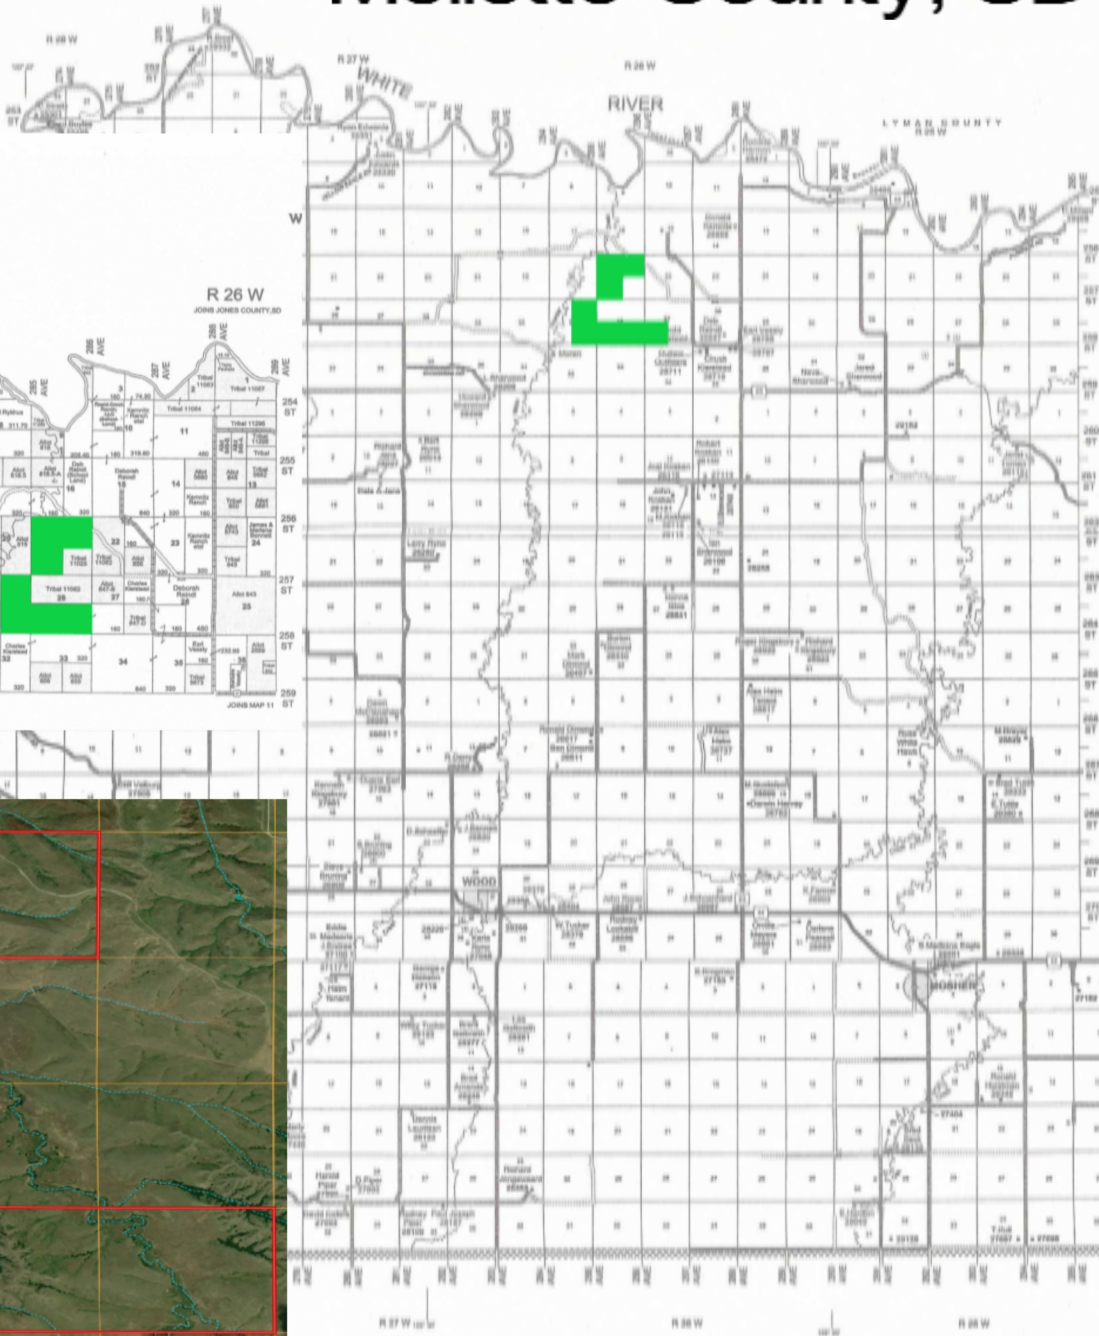

Mellette County EAST

1280 acres of grazing land in Mellette County, SD

Scan to Website

shippyrealty.com

1675/acre

EQUAL HOUSING OPPORTUNITY

MULTIPLE LISTING SERVICE

MLS

shippyrealty.com

SHIPPY REALTY & AUCTION

605-842-3212

EQUAL HOUSING OPPORTUNITY

Mellette County EAST

MAP 6

Labels OFF

WHITE RIVER

53

53

State Hwy 53

53

53

Badnation

53

State Hwy 53

53

43.7178, -100.3042

mapbox

Labels OFF

T43N R26W
SEC 20

T43N R26W
SEC 21

T43N R26W
SEC 22

T43N R26W
SEC 23