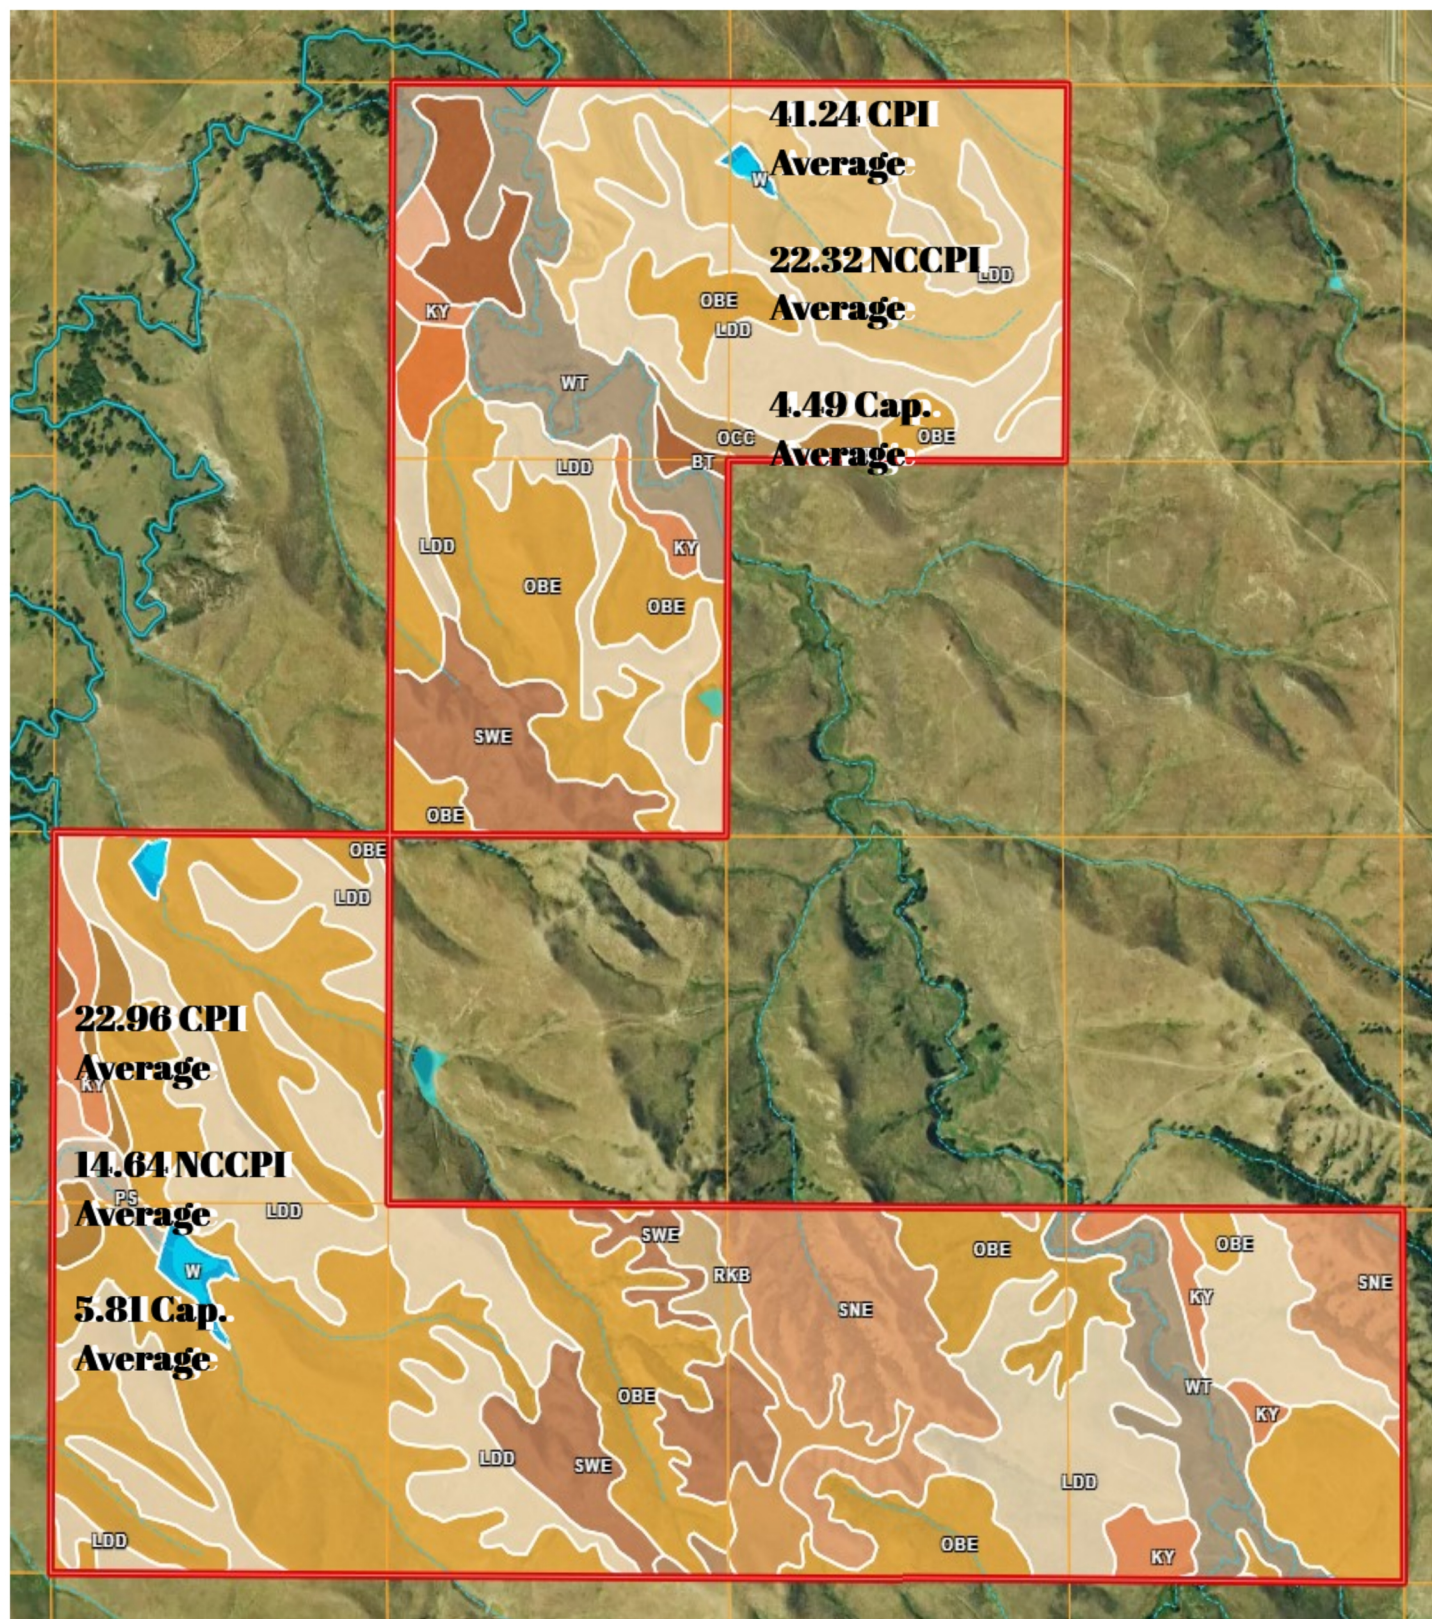

53

43.7178, -100.3042

mapbox

Labels OFF

T43N R26W
SEC 20

T43N R26W
SEC 21

T43N R26W
SEC 22

T43N R26W
SEC 23

248

248

248

83

83

93

Vivian

83

Labels

OFF

Total All Acres Production

**29.88 CPI
Average**

**17.54 NCCPI
Average**

**5.31 Cap.
Average**

Labels OFF

mapbox

43.6803, -100.3916

Navigation controls including a search icon, a home icon, a zoom in (+) button, a zoom out (-) button, a full screen icon, and a 3D view button.