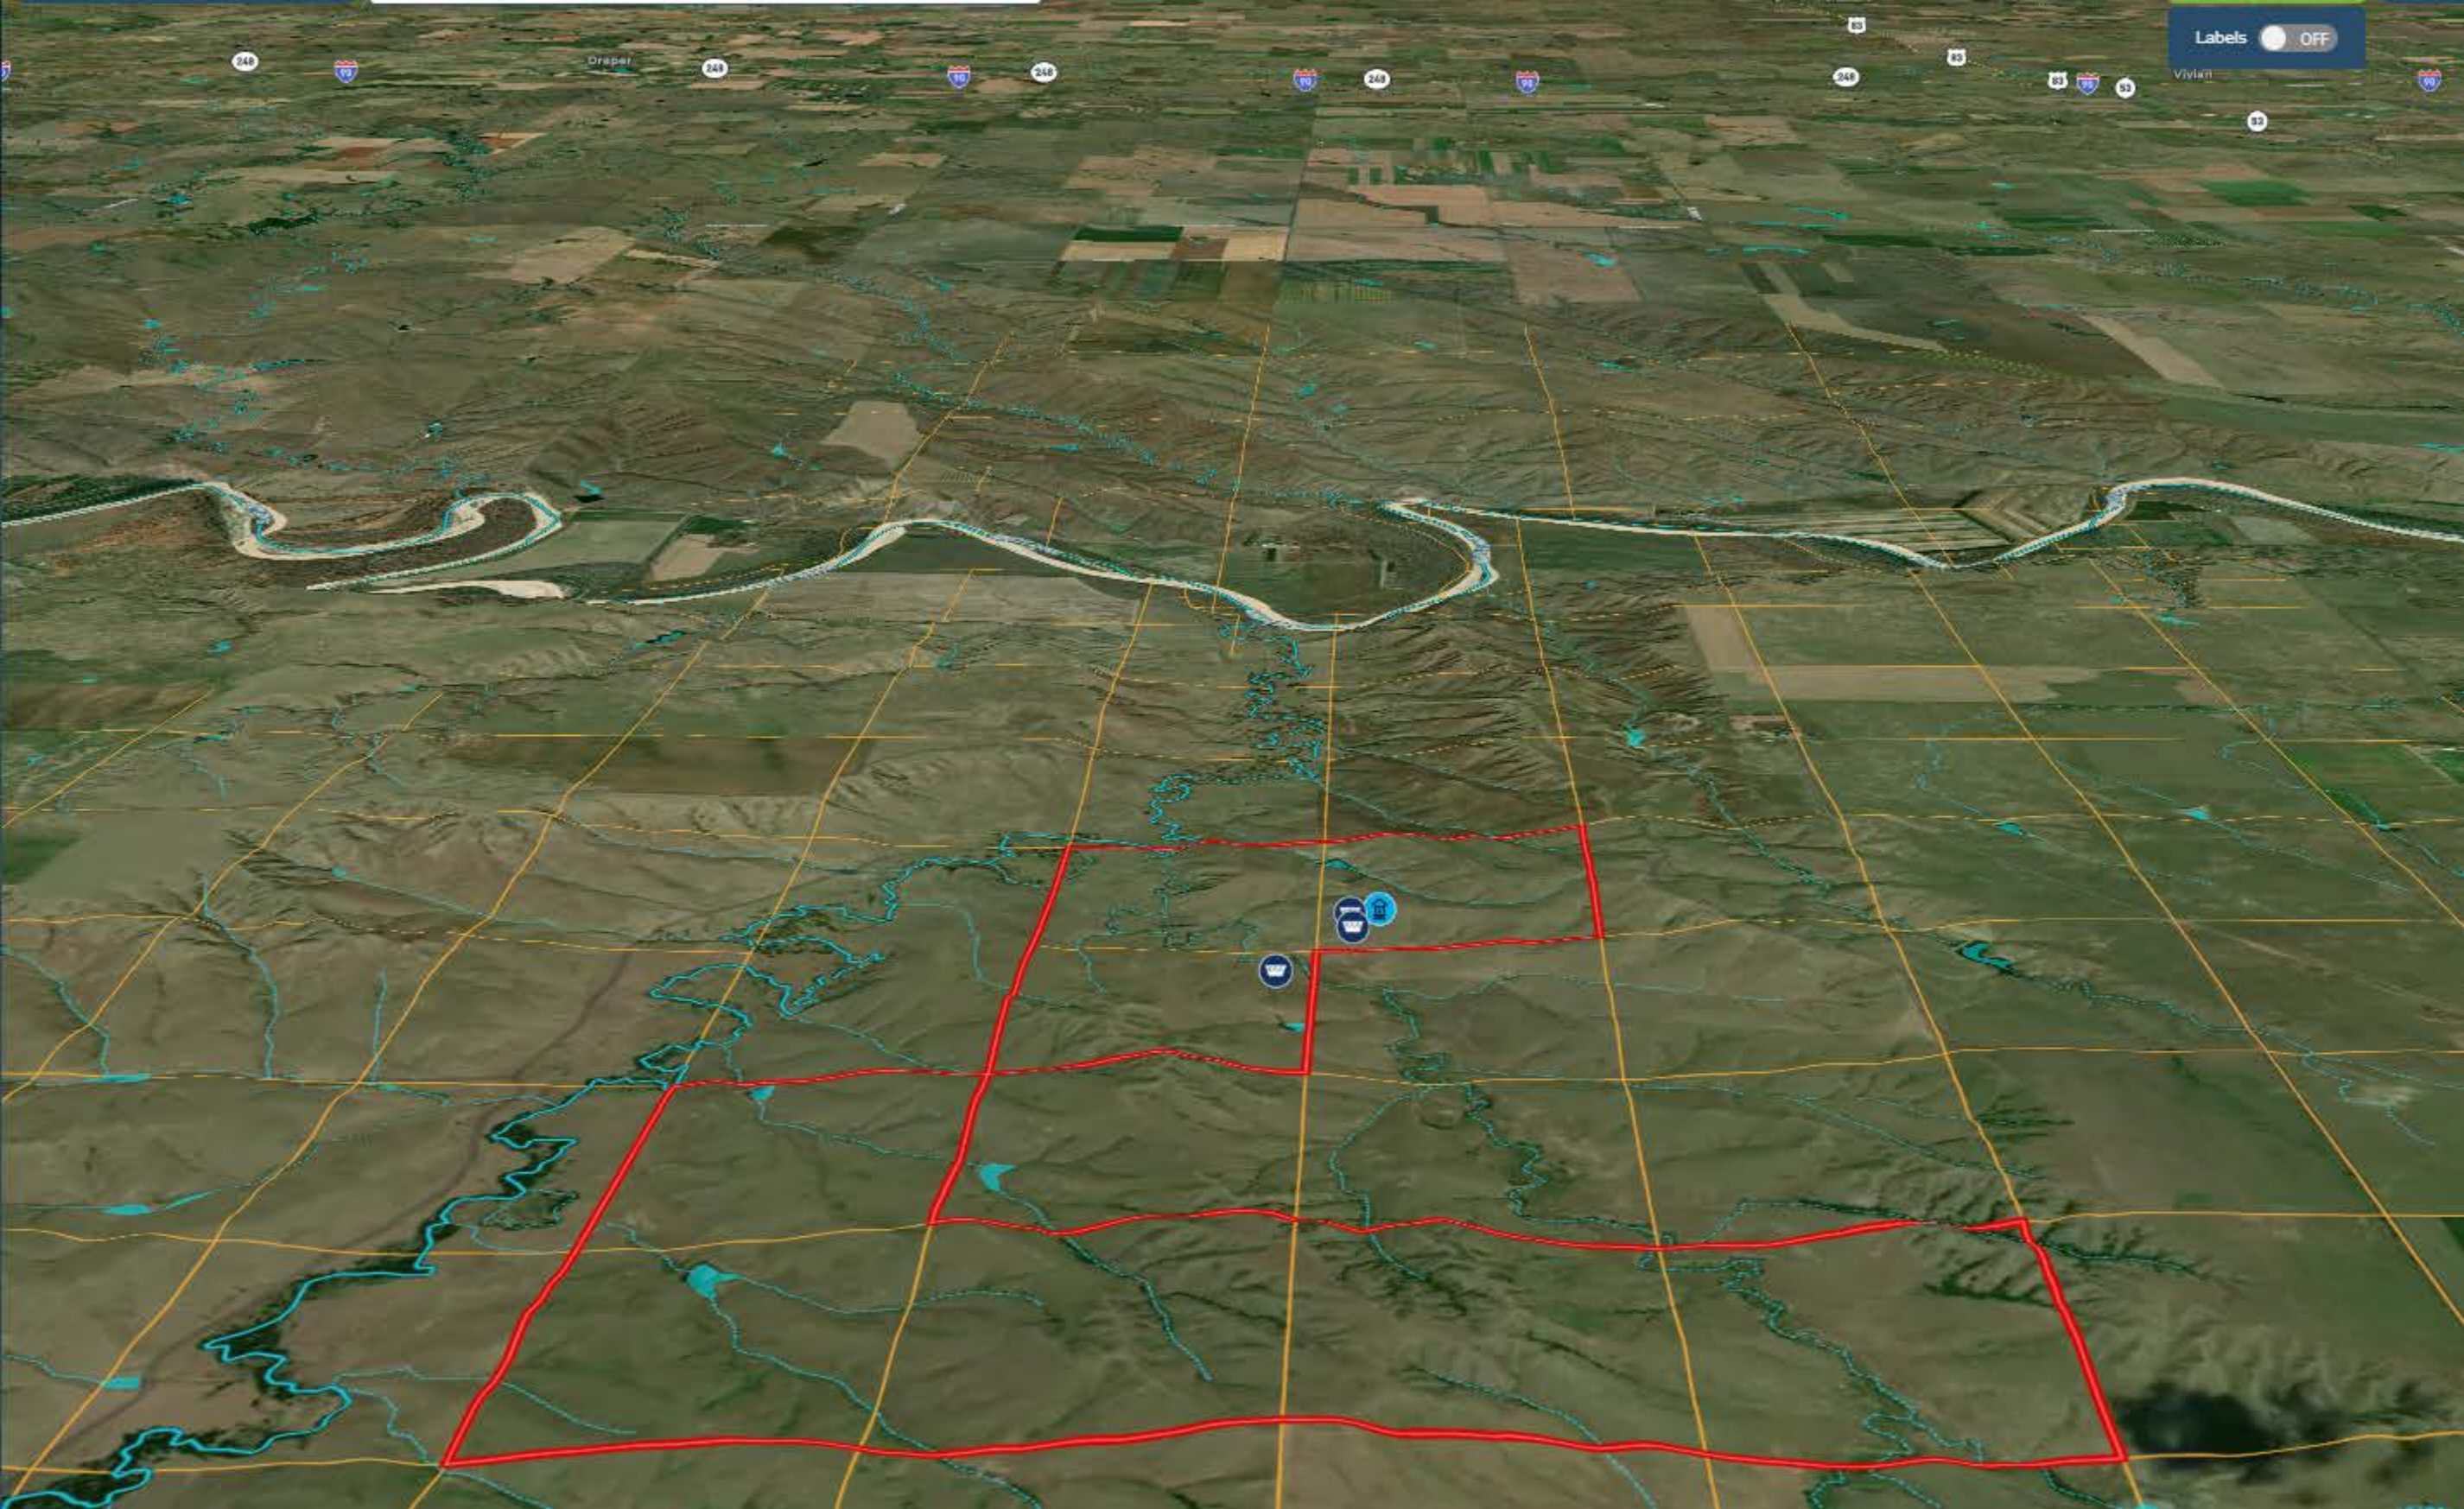

248

Drapet

248

248

248

248

83

83

93

Vivian

83

Labels

OFF