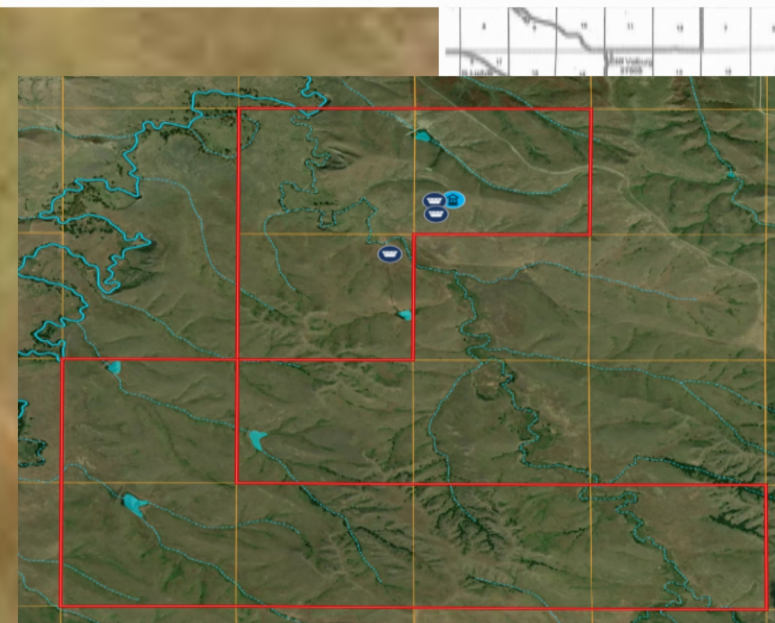

Mellette County EAST

1280 acres of grazing land in Mellette County, SD

Scan to Website

shippyrealty.com

1675/acre

EQUAL HOUSING OPPORTUNITY

MULTIPLE LISTING SERVICE

MLS

shippyrealty.com

SHIPPY REALTY & AUCTION

605-842-3212

EQUAL HOUSING OPPORTUNITY

Mellette County EAST

MAP 6

Labels OFF

WHITE RIVER

53

53

State Hwy 53

53

53

Badnation

53

State Hwy 53