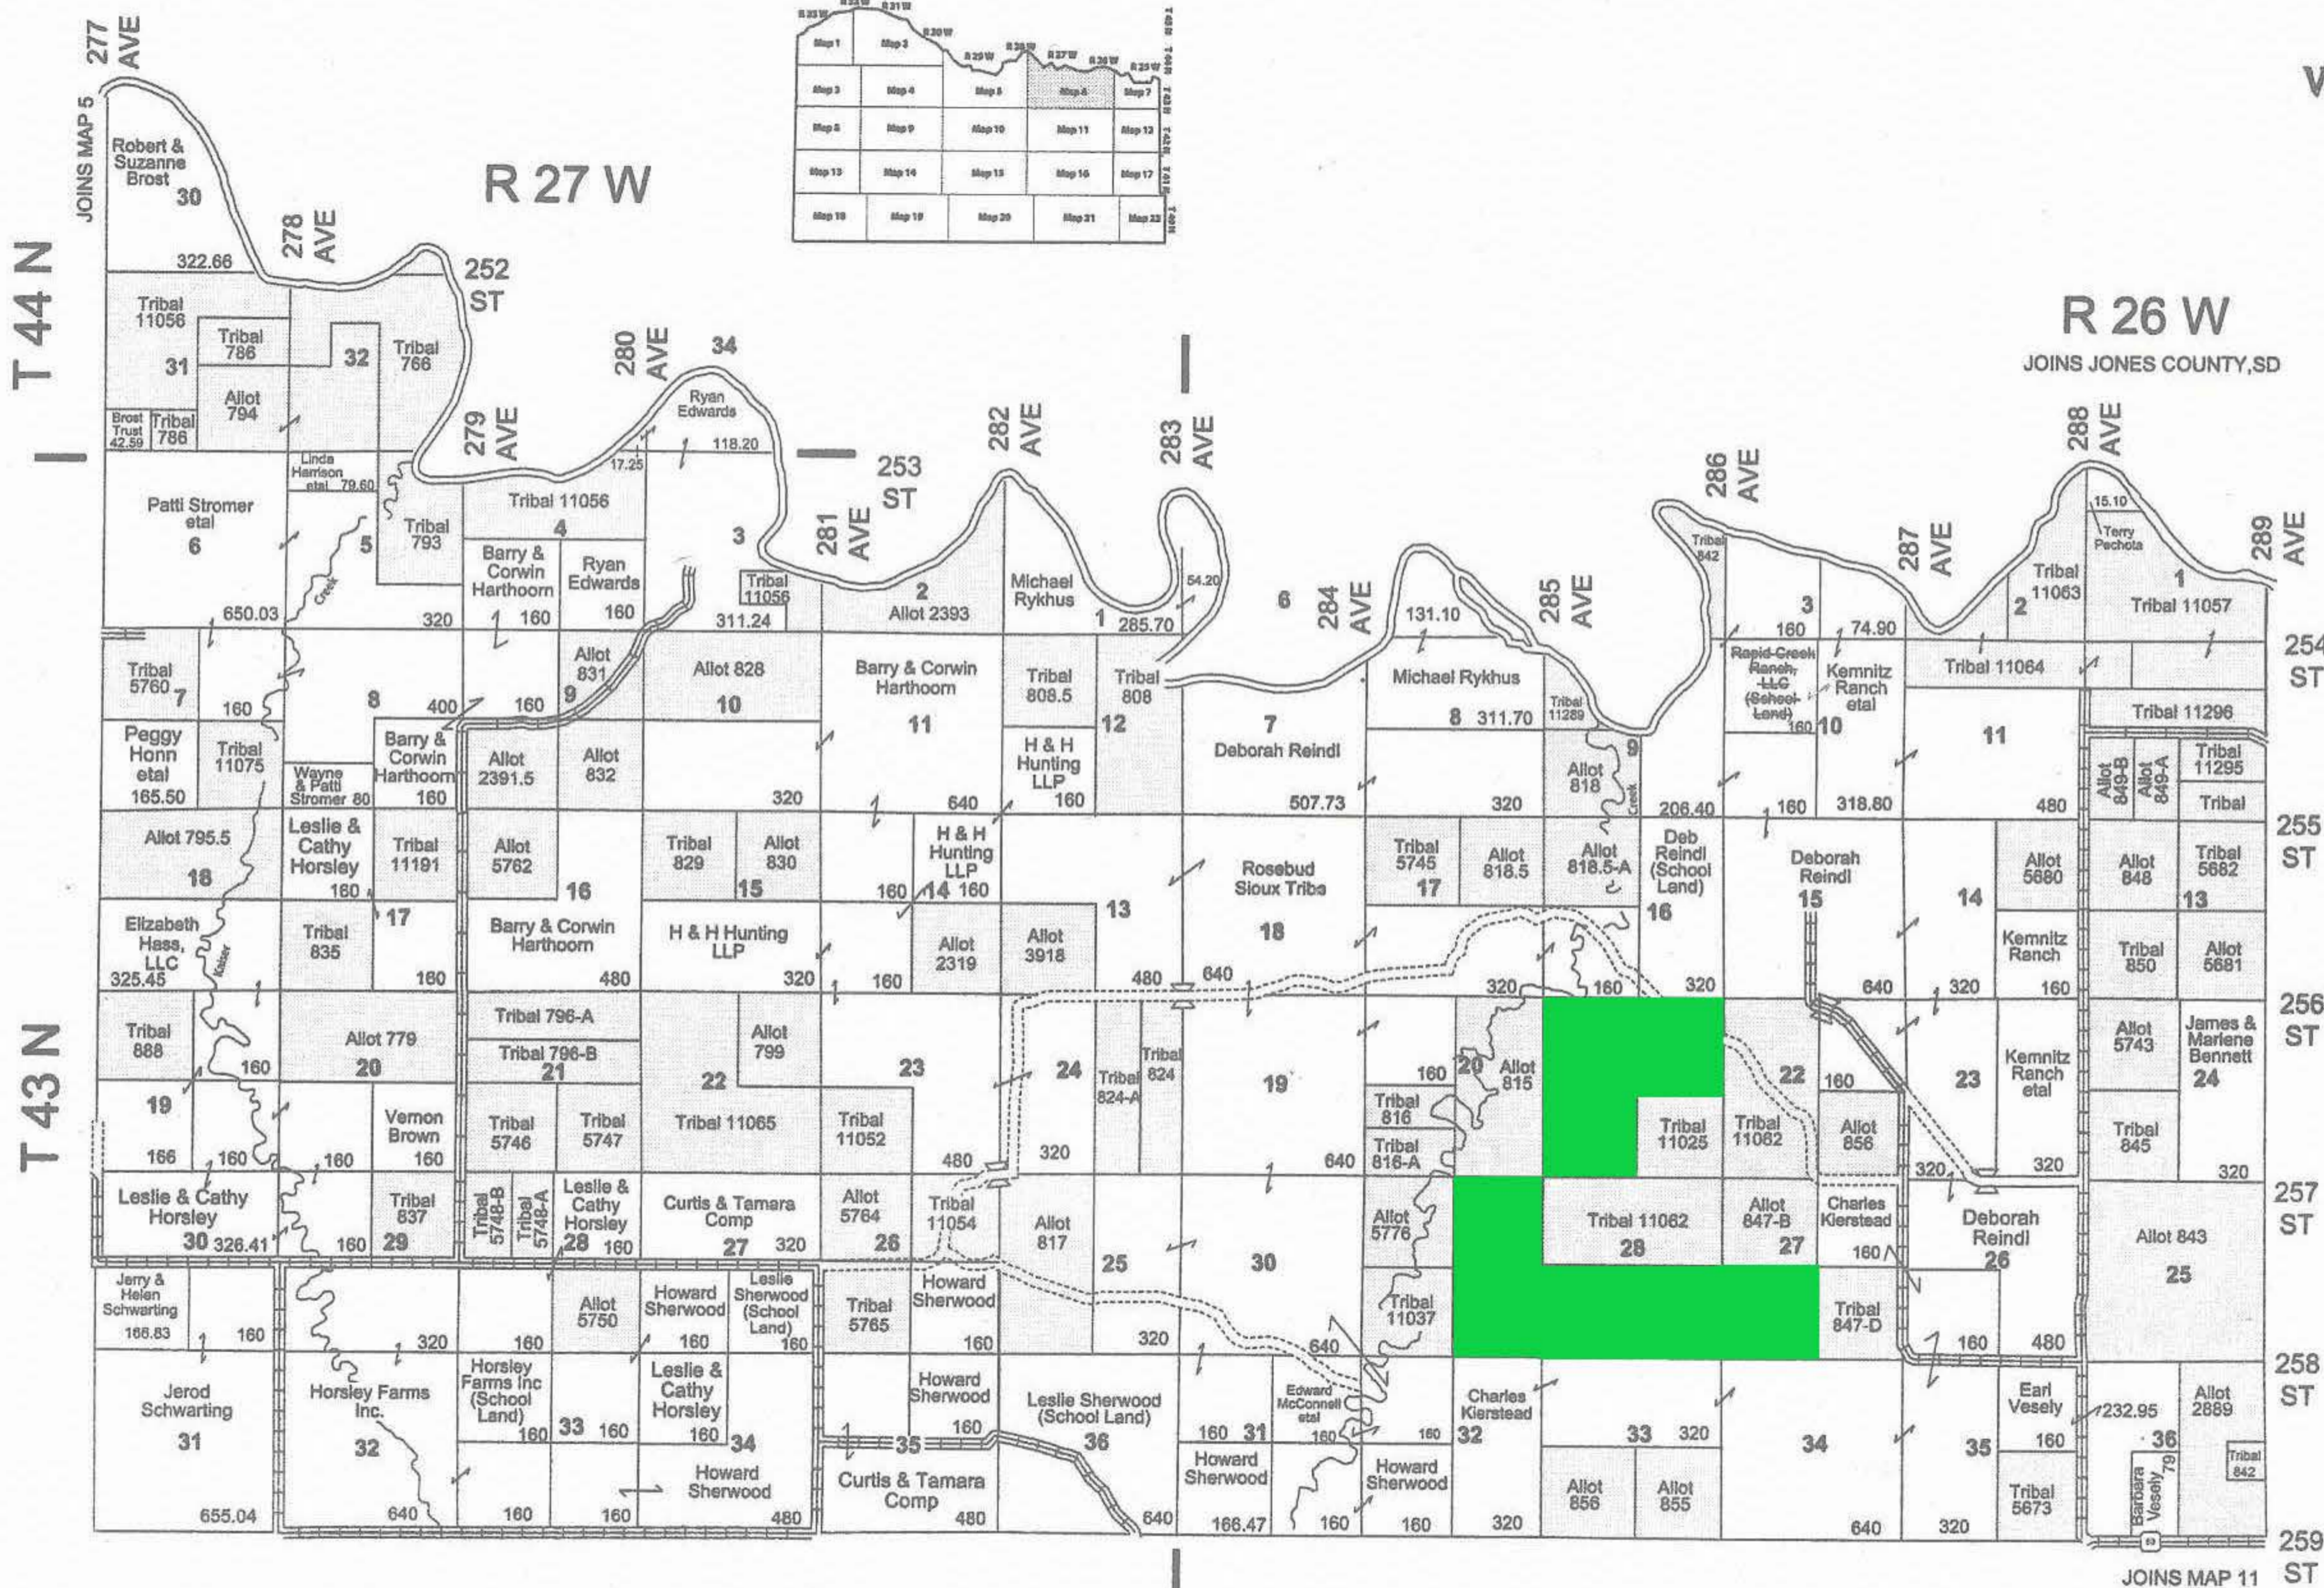

Mellette County EAST

1280 acres of grazing land in Mellette County, SD

Scan to Website

shippyrealty.com

1675/acre

EQUAL HOUSING OPPORTUNITY

MULTIPLE LISTING SERVICE

MLS

shippyrealty.com

SHIPPY REALTY & AUCTION

605-842-3212

EQUAL HOUSING OPPORTUNITY

Mellette County EAST

MAP 6

Labels OFF

WHITE RIVER

53

53

State Hwy 53

53

53

Badnation

53

State Hwy 53

53

43.7178, -100.3042

mapbox

Labels OFF

T43N R26W
SEC 20

T43N R26W
SEC 21

T43N R26W
SEC 22

T43N R26W
SEC 23