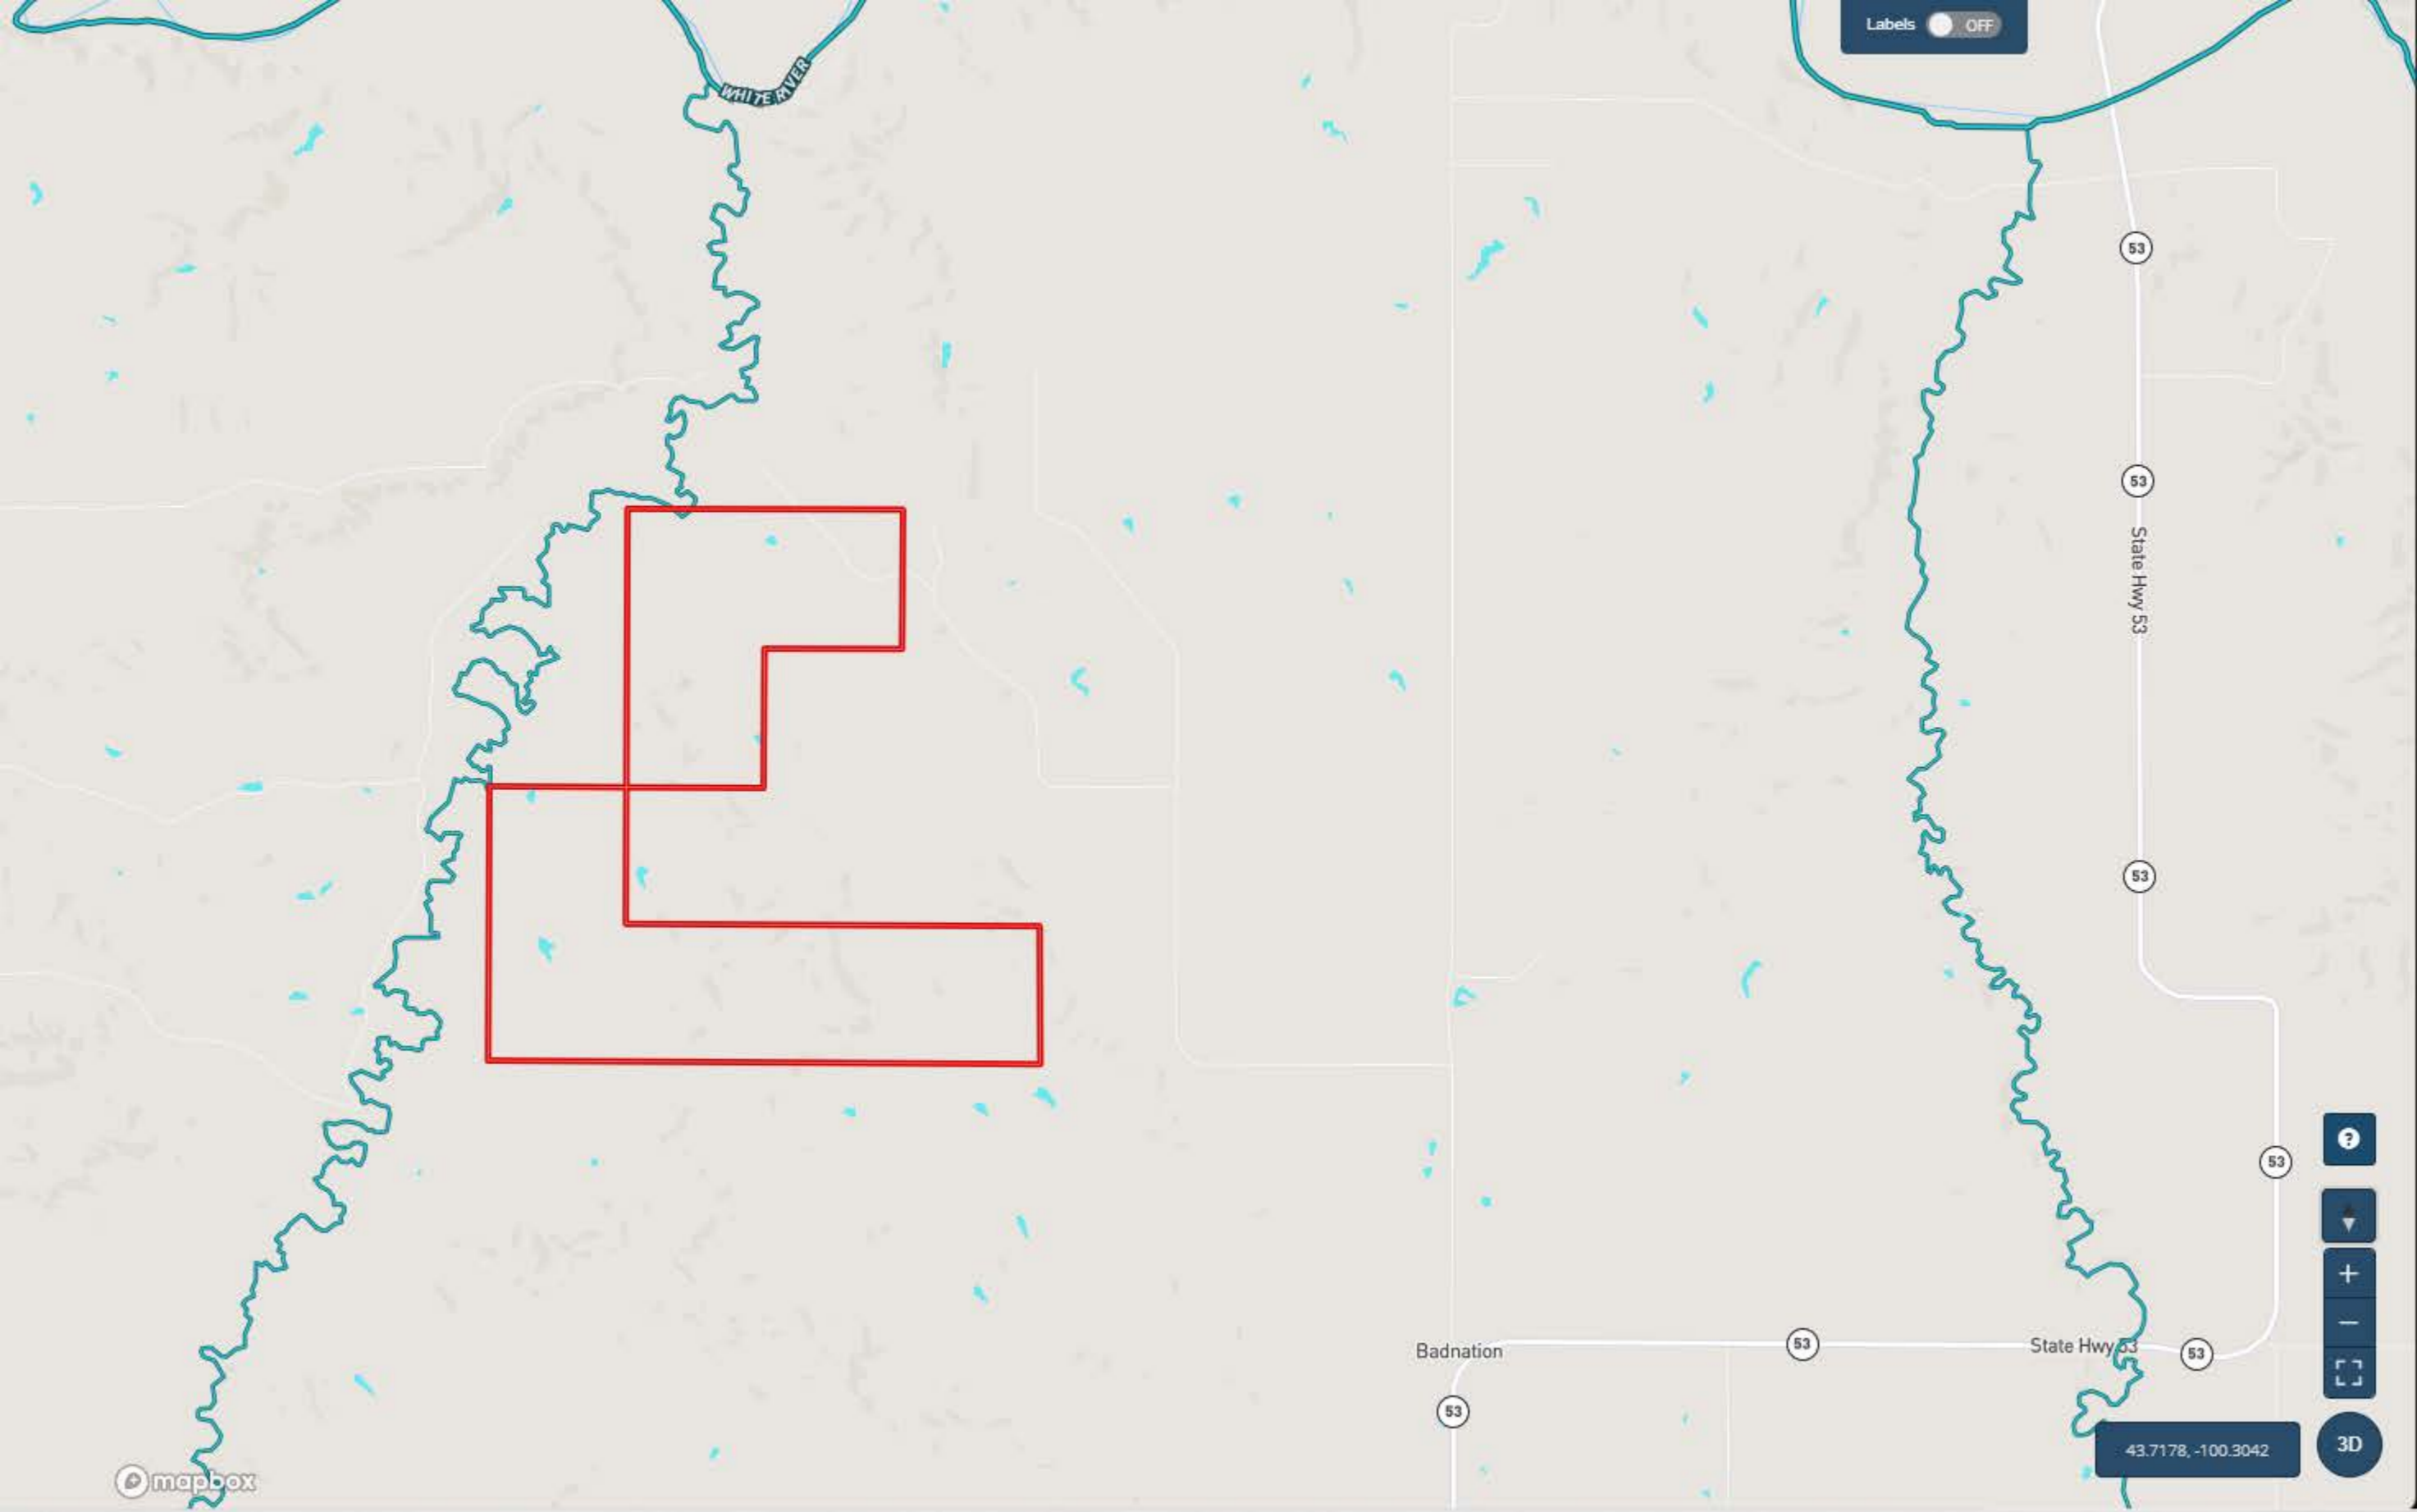

Mellette County EAST

1280 acres of grazing land in Mellette County, SD

Scan to Website

shippyrealty.com

1675/acre

EQUAL HOUSING OPPORTUNITY

MULTIPLE LISTING SERVICE

MLS

shippyrealty.com

SHIPPY REALTY & AUCTION

605-842-3212

EQUAL HOUSING OPPORTUNITY

Mellette County EAST

MAP 6

Labels OFF

WHITE RIVER

53

53

State Hwy 53

53

53

Badnation

53

State Hwy 53

53

43.7178, -100.3042

mapbox

Labels OFF

T43N R26W
SEC 20

T43N R26W
SEC 21

T43N R26W
SEC 22

T43N R26W
SEC 23