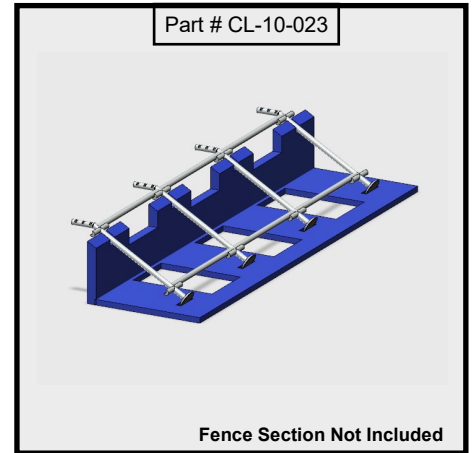

10' Chain-link Security Fence  
Double Gate - Left Latch  
HO Scale (1/87)

10' Chain-link Security Fence  
Double Gate - Right Latch  
HO Scale (1/87)

10' Chain-link Security Fence  
Straight Section - 1-Bay  
HO Scale (1/87)

10' Chain-link Security Fence  
Straight Section - 2-Bay  
HO Scale (1/87)

## 10 ft. Chain-link Security Fence Frames

Updated: 12-28-2018

10' Chain-link Security Fence  
Straight Section - 3-Bay  
HO Scale (1/87)

10' Chain-link Security Fence  
Straight Section - 4-Bay  
HO Scale (1/87)