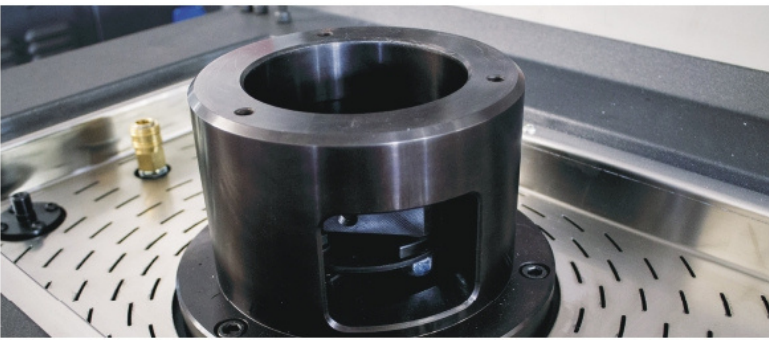

PUMPMASTER COMMON RAIL PUMP TEST BENCH

Part Number 0003610
BOSCH® - DELPHI® - DENSO® - VDO®

INCLUDED ACCESSORIES

0445020002	Pump BOSCH CP1
0445010099	Pump BOSCH CP3
22100-0G010	Pump DENSO HP3
R9044Z013A	Pump DELPHI
9421A000A	Pump DELPHI
5WS40018	Pump SIEMENS PSA

Mounting brackets and coupling for Common Rail Pumps

“At your side
for infinite possibilities.”

OPTIONAL ACCESSORIES

Mounting brackets - Complete List available on request

0445010030	Pump BOSCH CP1
0445010507	Pumps BOSCH CP4 S1/S2
0445010614	BOSCH CP3
0445020075	BOSCH CP3
04L130755B	Pumps VDO
03L130755AL	Pumps VDO
28334239	Pump DELPHI
28265176	Pump DELPHI
8-97313862-2	Pump DENSO HP3
5WS40565	Pump SIEMENS
5WS40844	Pump SIEMENS
R9044Z022A	Pump DELPHI
0445010008	Pump BOSCH
0445020007	Pump BOSCH CP3
0445010092	Pump BOSCH CP1

The continuous invention not only defines us, it separates us from all others.

“My choice? KDiesel.”

FEATURES

- Standalone test bench bursting with features but still has a small footprint
- Ergonomic fast and simple pump clamping system
- Complete with built in simulator
- Integrated cooling system - Water free - Air free
- Clear protective Plexiglass cover for operators safety with safety sensor
- Tank oil test capacity 20L
- Test oil transfer system adjustable from 0 to 20 bar
- 3µ filtration system with 4 filters
- Pressure can be set and maintained up to 2000 bar
- Work program selection: Automatic/Manual
- Printing Report with Reference Values easy to understand
- Quiet working operation