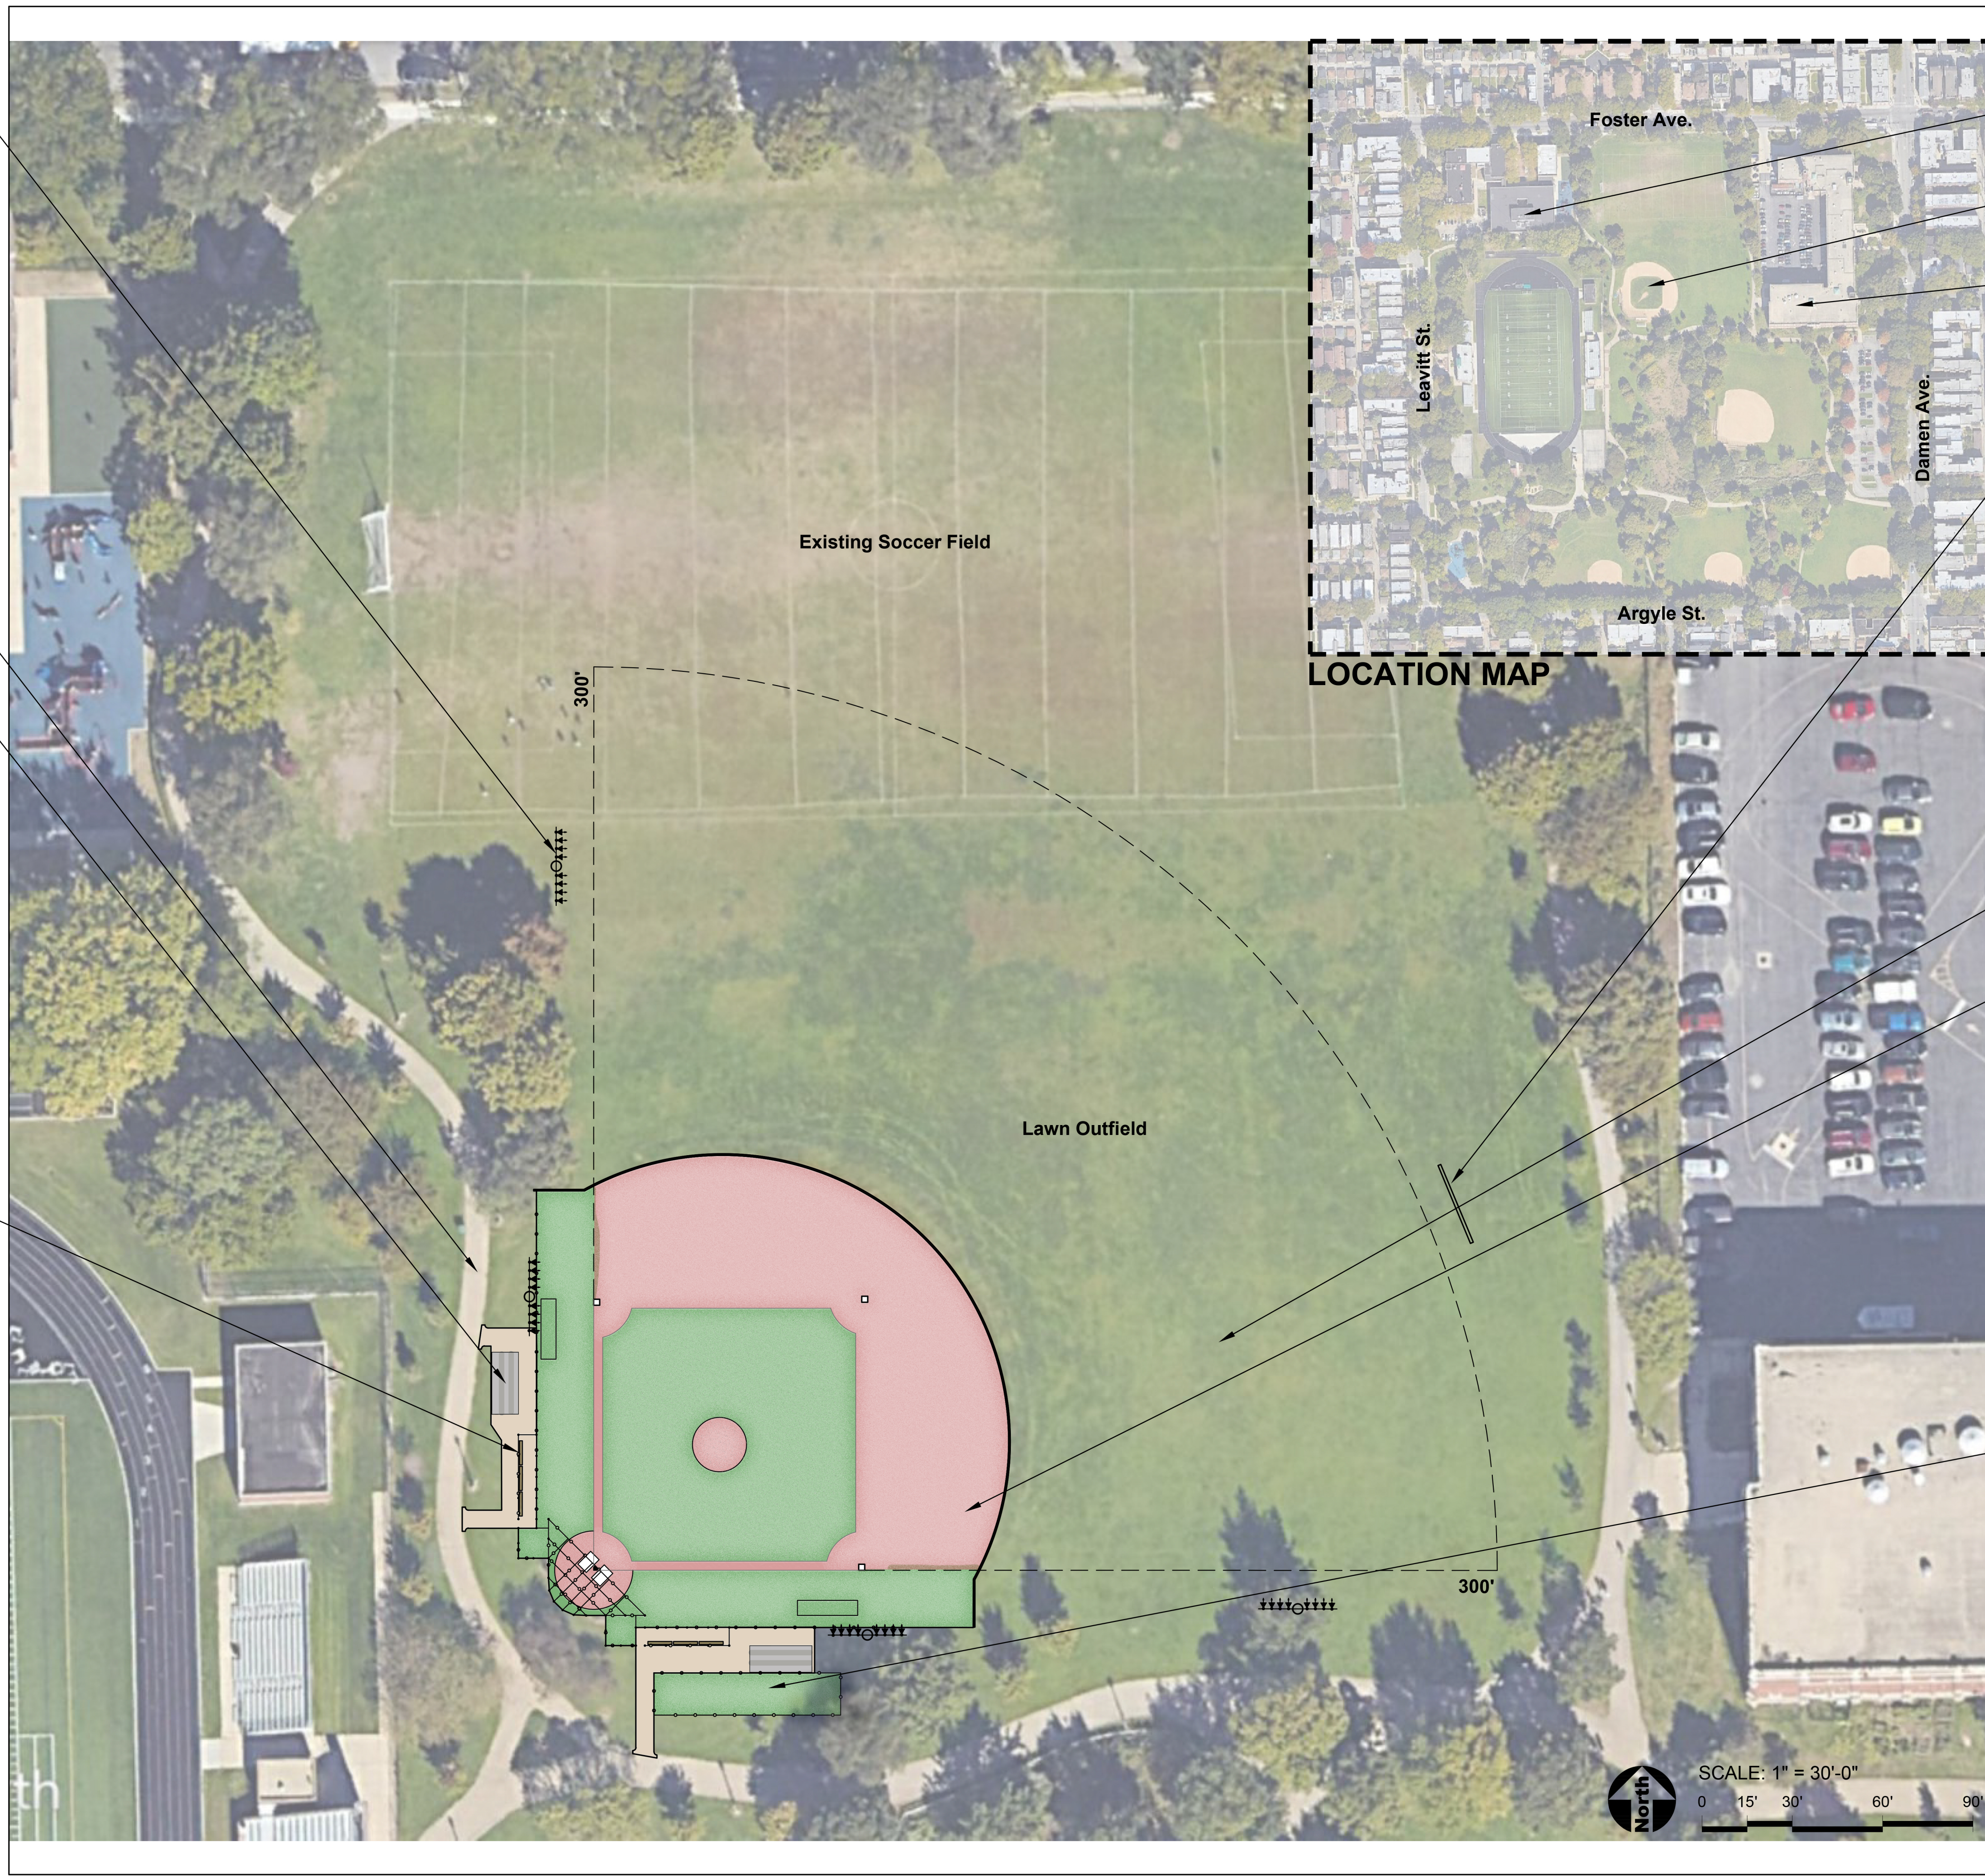

Field Lighting

Existing Sidewalk

ADA Bleachers

Player Benches

Eliza Chappell School

Project Site

Amundsen High School

Scoreboard

Concrete Curb

Artificial Turf Infield  
• 90' Baselines

Batting Cages

WINNEMAC PARK RENOVATION

CONCEPT PLAN