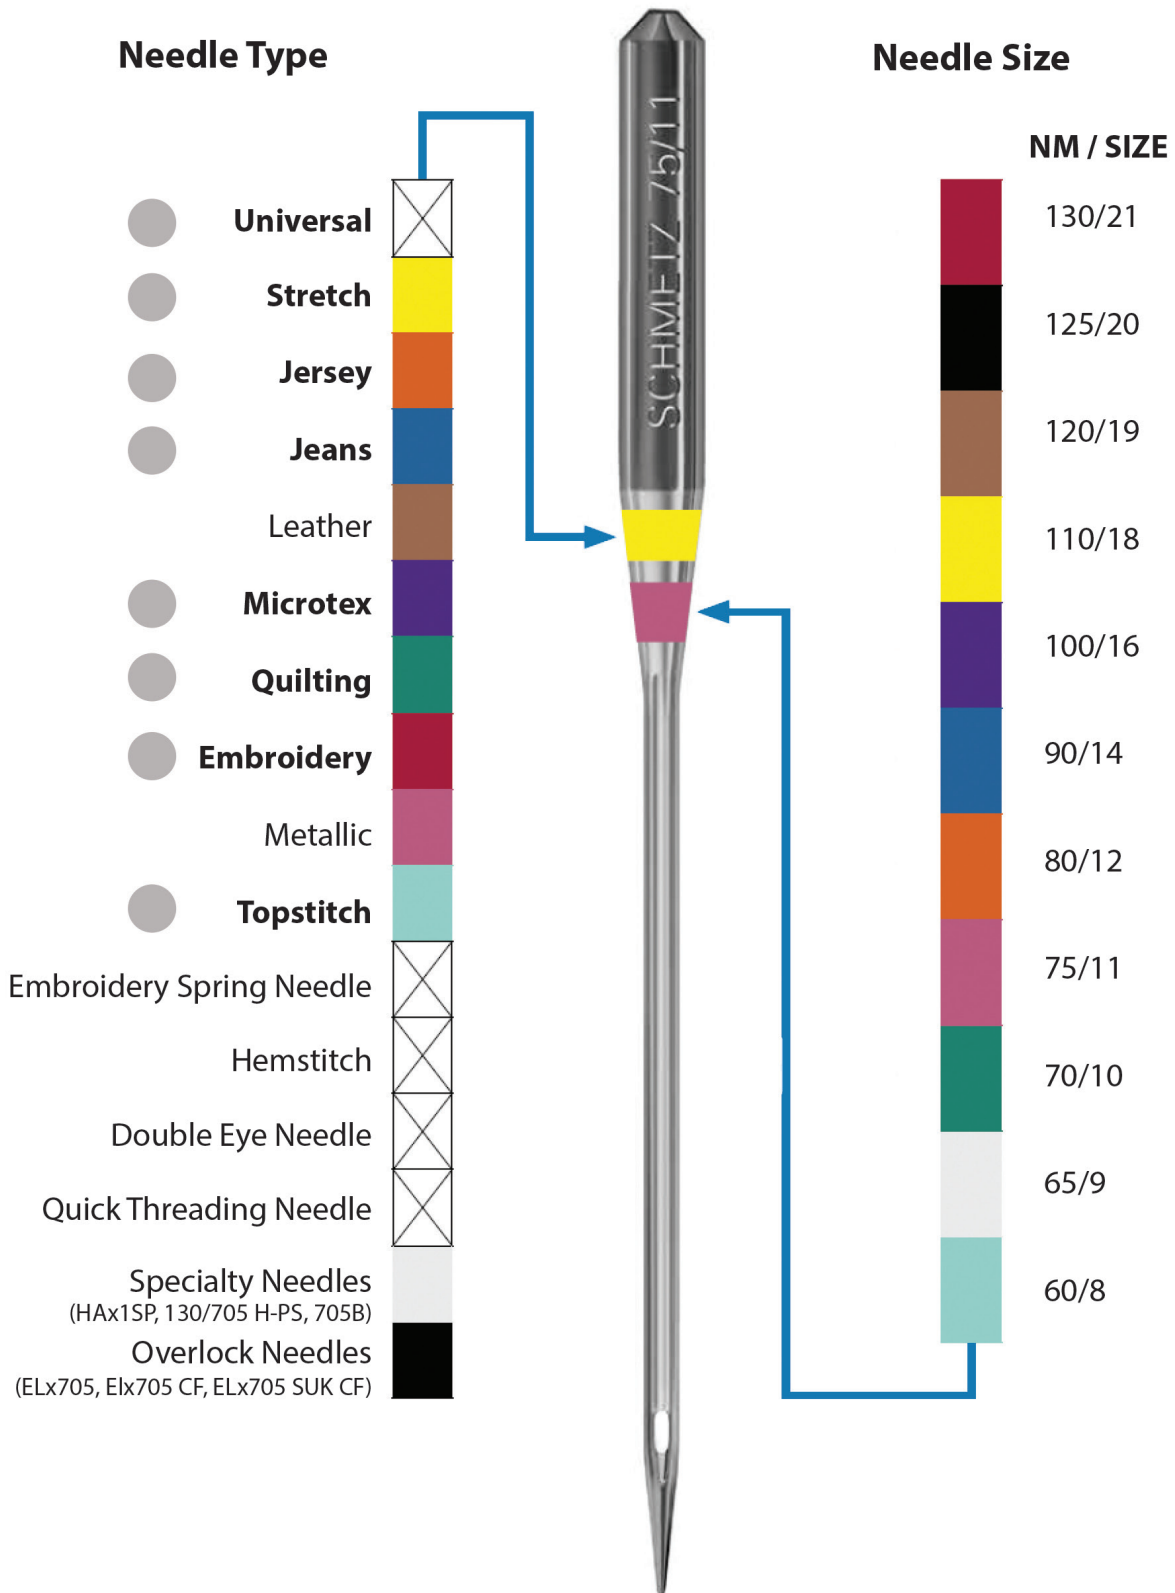

# SCHMETZ

● **Bold** = Available in SCHMETZ® Chrome.