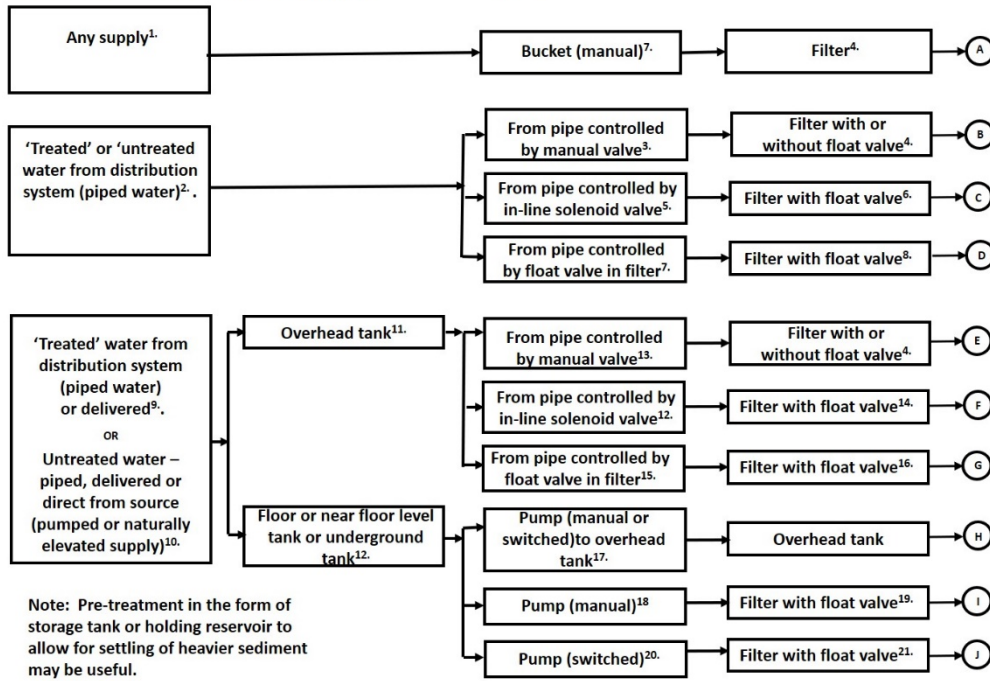

CABIN 'Clean Water Filter'

www.cabincleanwaterfilter.com

manzcabin@shaw.ca

CCWF – User flow chart

Supply to filter

CCWF – User flow chart (cont'd)

Disinfection, Safe Storage, Toxin Removal, TDS Removal, Dispensing, Cleaning and Backwash