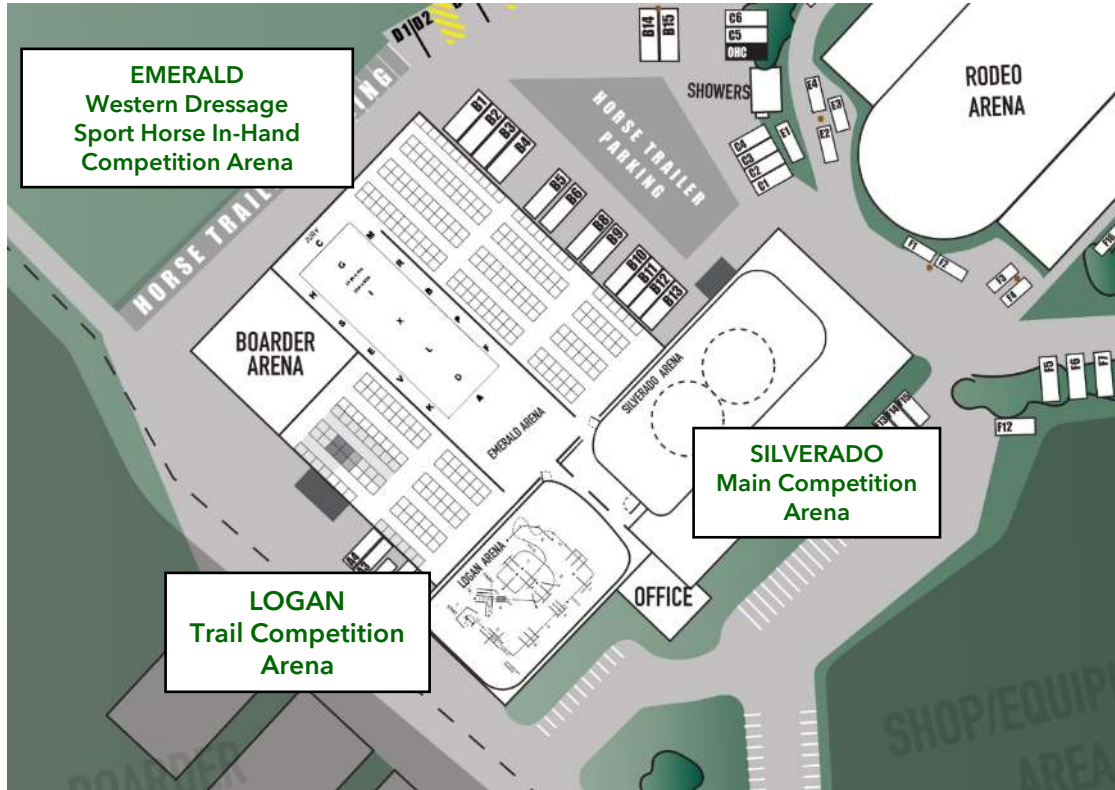

Many hands make for an enjoyable show for everyone!

FACILITY INFORMATION

	SILVERADO ARENA Absolutely no Lungeing in this arena ever!	LOGAN ARENA Lungeing only when Silverado is not in session or Logan arena not closed	EMERALD ARENA Lungeing and Schooling only when this Arena NOT being used for competition.
THURSDAY AFTERNOON / EVE	Open for Schooling	Open for Lungeing	Open for Lungeing until Dressage Arena set. Then open for Western Dressage schooling only
FRIDAY MORNING	Under Saddle Classes 8AM	Open for Schooling	Open for Lungeing
FRIDAY AFTERNOON	Under Saddle Classes TBA	Open for Schooling	Open for Lungeing
FRIDAY EVENING	Classes 6PM prox	Open for Schooling	Open for Lungeing
SATURDAY MORNING	Halter / Breeding Classes 8:30AM	Sport Horse In-Hand Classes 8AM	This arena open to Western Dressage exhibitors only. Please be considerate to competitors
SATURDAY AFTERNOON	Under Saddle Classes TBA	Open for Schooling	Western Dressage Competition
SATURDAY EVENING	Under Saddle Classes 6PM prox	Open for Schooling	Open for Lungeing
SUNDAY MORNING	Performance Halter Ranch Riding Champs	Closed to set Trail Obstacles. Paid Trail Schooling	Open for Lungeing
SUNDAY AFTERNOON		Trail Competition TBA	Open for Lungeing