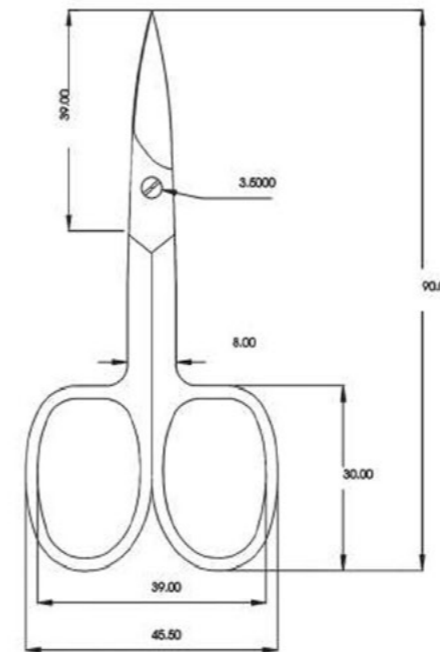

Choice Of Packings	05
Choice Of Finishes	06 - 07
Nail & Cuticle Scissors	09 - 12
Men`s Collection	14 - 15
Cuticle Nippers	17 - 20
Nail Nippers	22
Corner Cutters	23 - 24
Pedicure Nail Cutters	25 - 27
German Forging	28 - 29
Tweezers	31 - 34
Instruments For Professional Applicatio	36 - 41
Choice of Finishes In Barber & Thinning Scissors	43
Professional Barber & Thinning Scissors	44 - 46
Barber & Thinning Scissors Kits	47
Professional Barber Scissors	48 - 52
Professional Thinning Scissors	53
Thinning Scissors (CNC)	54
Pet Grooming Scissors	55
Manicure Kits	56 - 61
Manicure Display	62 - 63

The use of high grade stainless steel has the dual benefits of reducing wear to a minimum and guaranteeing long-lasting sharpness. Inox-rusting metallic instruments are free of nickel, anti-allergenic and can be sterilised. This interplay and the intensive cooperation with leading dermatologists guarantees uniform, high quality levels for these kind-to-the-skin instruments and care products.

All of our products are made of high grade steel. **Grade 410:** the basic martensitic stainless steel: like most non-stainless steel it can be hardened by a "quench-and-temper" heat treatment. It contains a minimum of 11.5 per cent chromium. **Grade 420:** a higher carbon version of 410: like most non-stainless steel it can be hardened by heat treatment. It contains a minimum of 12 per cent chromium, just sufficient to give corrosion

Polish / Shine Finish
These instruments feature high grade and highly attractive Shinning Surface Finish.

Stain / Matt Finish
These instruments feature high standard for professional use.