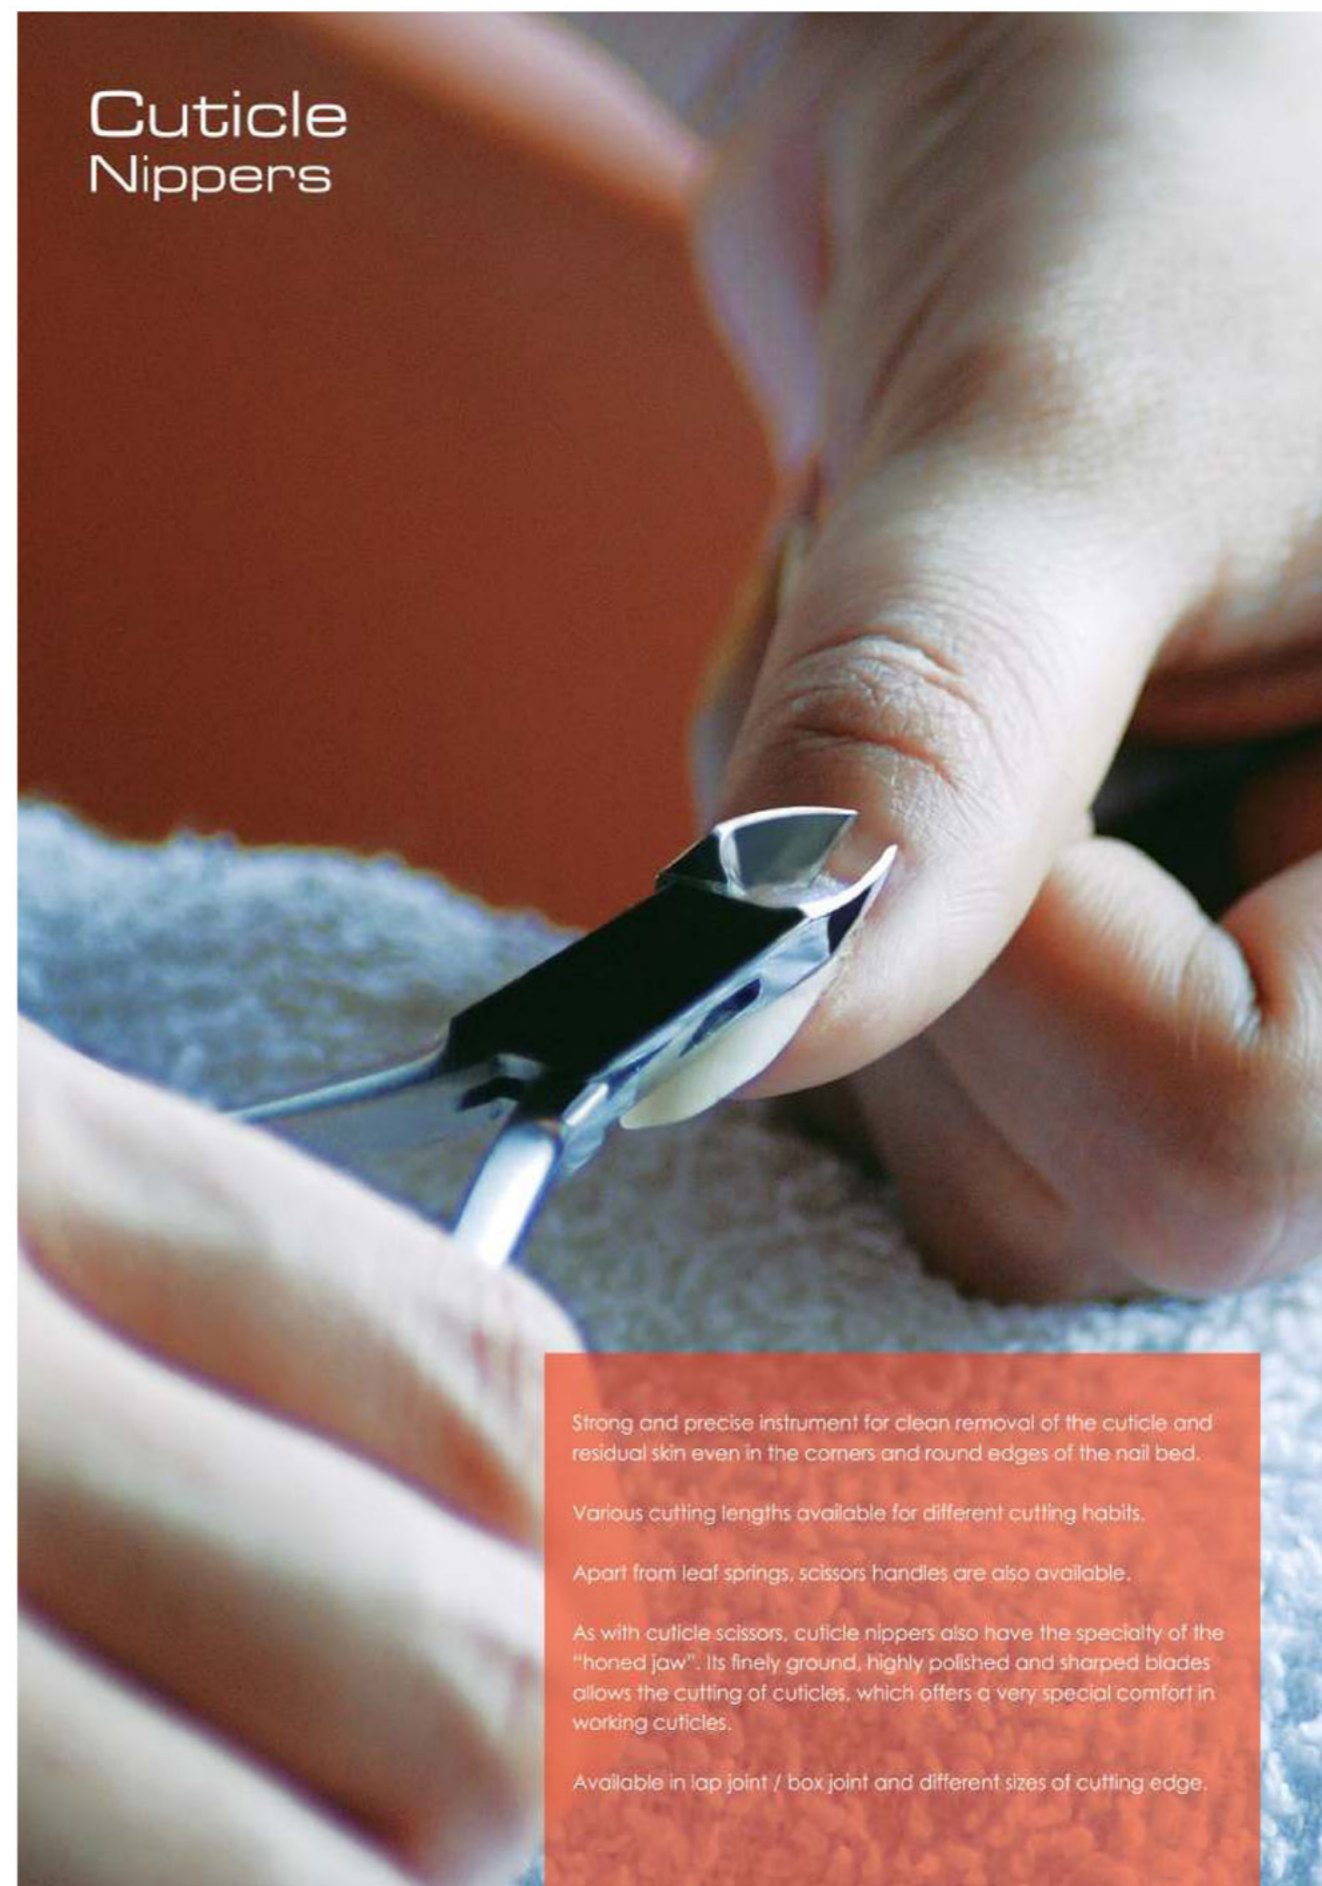

# Cuticle Nippers

Strong and precise instrument for clean removal of the cuticle and residual skin even in the corners and round edges of the nail bed.

Various cutting lengths available for different cutting habits.