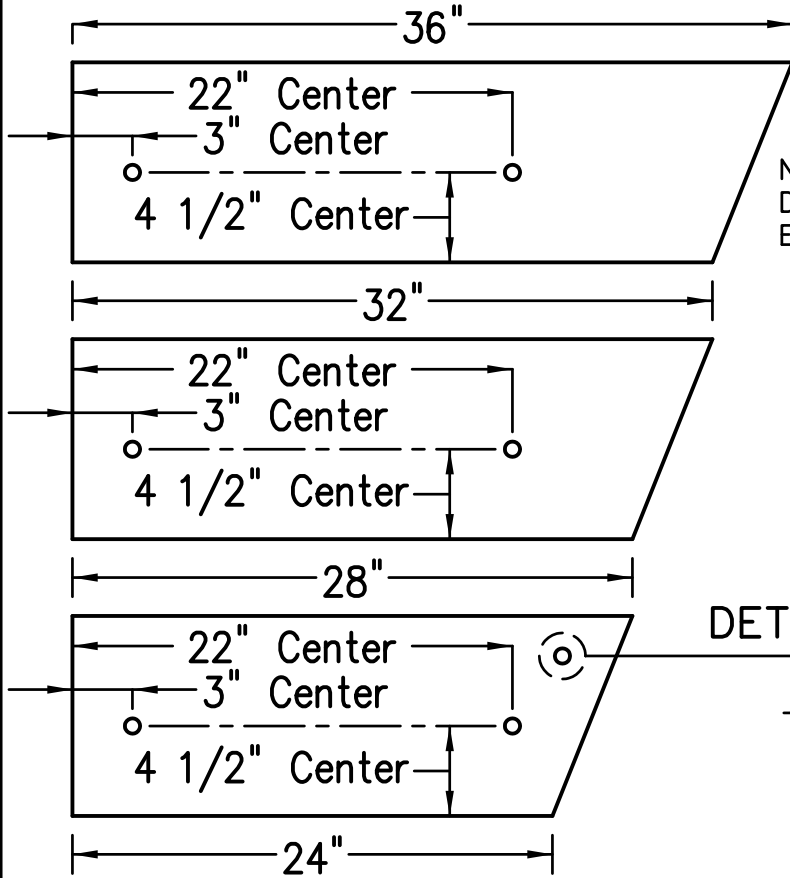

PORT SIDE PLANS (REVERSE FOR STARBOARD)

EYE BOLT DETAIL

DETAIL

Outside Board
Flag

Wing Nut