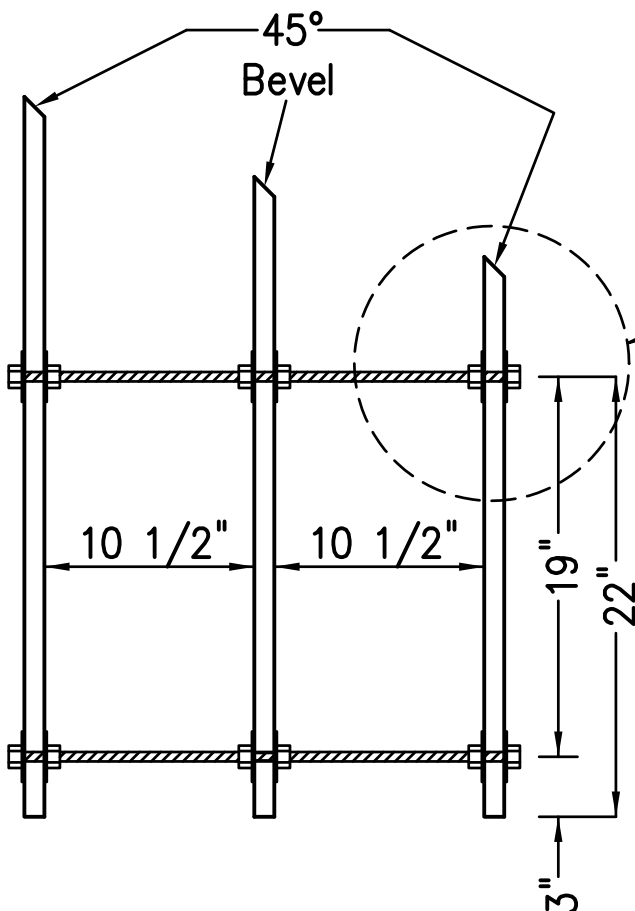

PORT SIDE PLANS (REVERSE FOR STARBOARD)

EYE BOLT DETAIL

DETAIL

Outside Board
Flag

Wing Nut