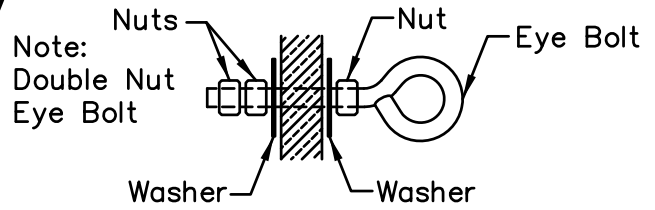

PORT SIDE PLANS (REVERSE FOR STARBOARD)

EYE BOLT DETAIL

DETAIL

Outside Board
Flag

Wing Nut