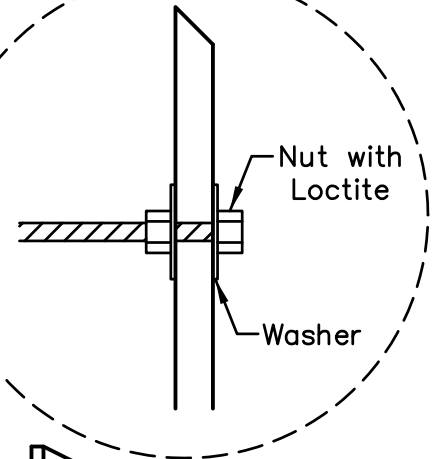

PORT SIDE PLANS (REVERSE FOR STARBOARD)

EYE BOLT DETAIL

DETAIL

Outside Board
Flag

Wing Nut