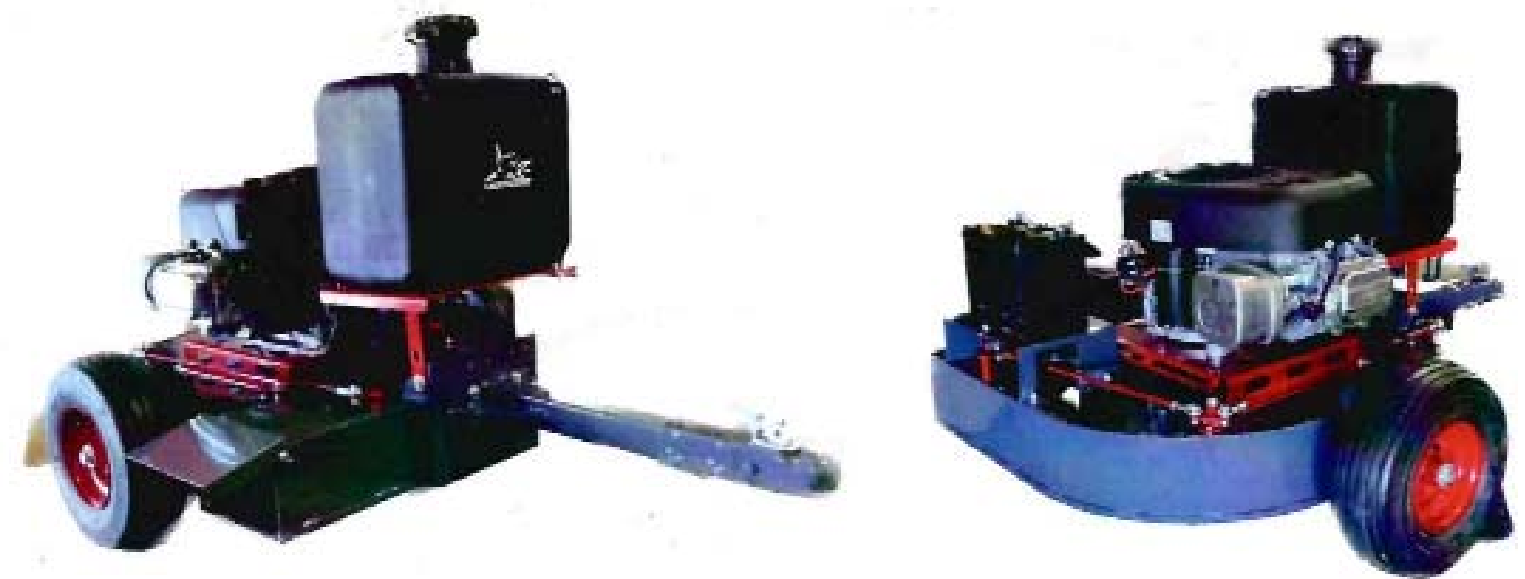

Earth & Turf 54D Tru-Flow Topdresser

Turf Time TT-3065 6½ cubic yard Topdresser

Earth & Turf 62SP Self-propelled Topdresser

Earth & Turf 24D TruFlow Topdresser

Earth & Turf 45HP Compost Spreader

Turf Time GT-100 1 cu.yd topdresser tow or utility vehicle mounted

Little Wonder Optimax Blowers

AgriMetal TB-270 Turbine Blowers

AgriMetal Front mower Blower Attachments

Self-propelled or Push models

AgriMetal TB-380 I.C. Turbine Blowers

Land Shark tow behind blower - blows either direction without deflectors

AgriMetal Multi-Vac Vacuum Sweeper

Little Wonder Truckloader vacuums - mounted

Little Wonder Truckloader vacuums - tow behind

AgriMetal Tuff-Vac 4000 Vacuum Sweepers

Sweep-All Power Brush Sweepers

Trac-Va leaf collection attachments