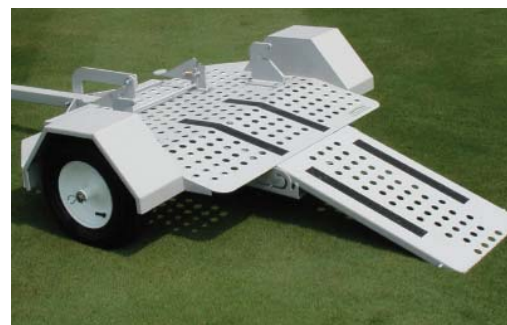

GreensMower Trailer