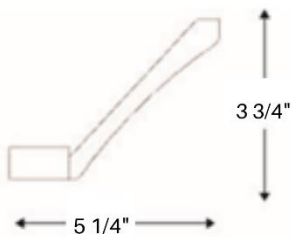

**TURN POST**

Name	Size
DLS	4w x 34.5h x 4d

**ARCHED VALANCE**

Name	Size
V36	4.5w x 36h x 3/4d
V42	4.5w x 42h x 3/4d
V48	4.5w x 48h x 3/4d

**CROWN MOLDING: 2 1/4" TALL - WITH HEEL**

Name	Size
SCM2 1/4-heel	96" long

**CROWN MOLDING: 3 3/4" TALL - WITH HEEL**

Name	Size
SCM3 3/4-heel	96" long

**OUTSIDE CORNER MOLDING**

Name	Size
OCM8	96" long