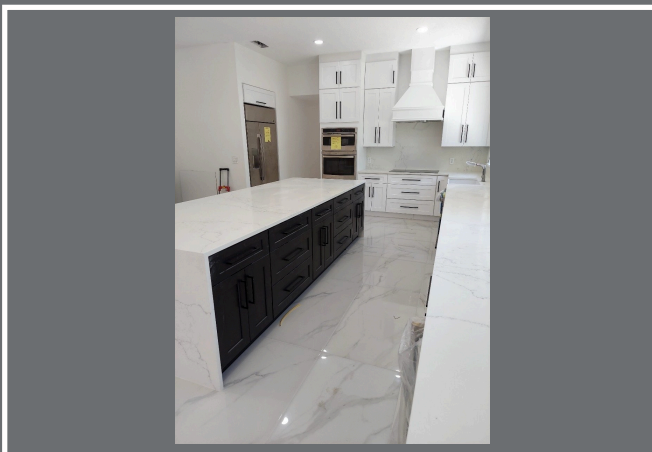

CHAIR RAIL MOLDING