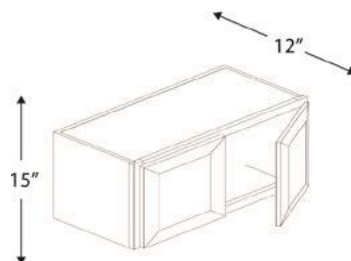

WALL CABINET 15" HIGH

2 Doors

Name	Size
W3015	30w x 15h x 12d
W3315	33w x 15h x 12d
W3615	36w x 15h x 12d