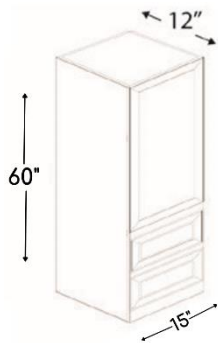

## VANITY COUNTERTOP LINEN CABINET

1 Door, 2 Drawers

Name	Size
CL156012	15w x 60h x 12d

Designed to be put on top of counter

Note: Door is 42in H and drawers are 8 3/4 in H each.

Name	Size
REP	1.5w x 96h x 24d