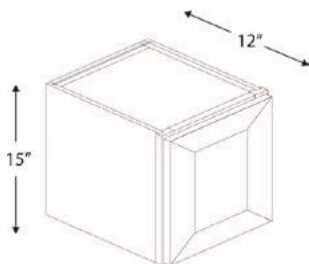

WALL CABINET 15" HIGH (CUSTOM)

1 Door

Name	Size
W1515	15 w x 15h x 12d
W1815	18 w x 15h x 12d