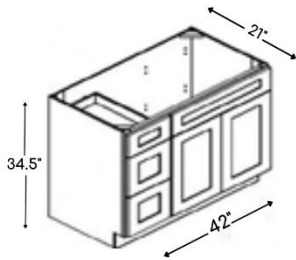

VANITY SINK BASE COMBO:

3 Drawers Left or Right, Single Sink