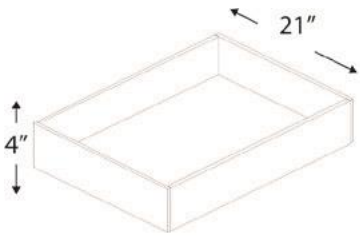

ROLL OUT TRAYS