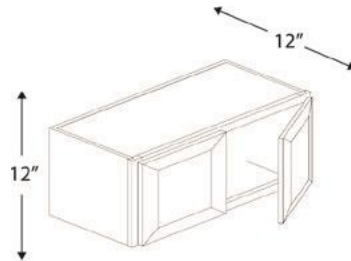

WALL CABINET 12" HIGH

2 Doors

Name	Size
W3012	30w x 12h x 12d
W3312	33w x 12h x 12d
W3612	36w x 12h x 12d