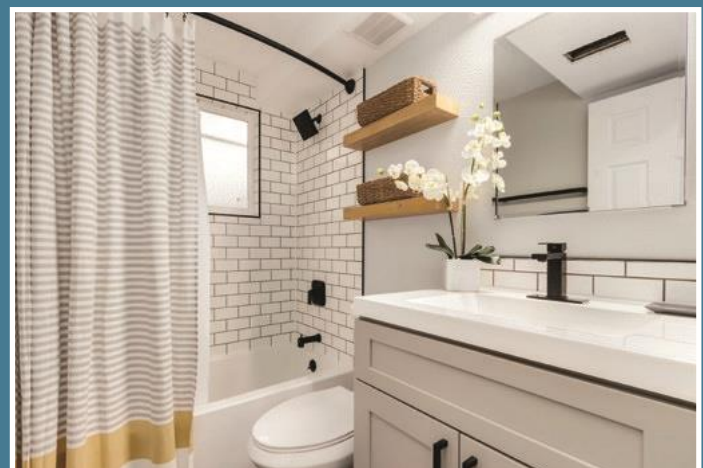

## VANITY COUNTERTOP LINEN CABINET

1 Door, 2 Drawers

Name	Size
CL156012	15w x 60h x 12d

Designed to be put on top of counter

Note: Door is 42in H and drawers are 8 3/4 in H each.