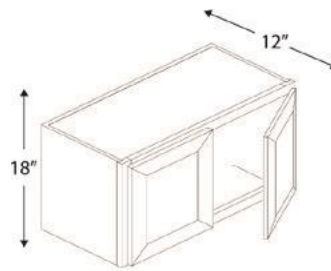

WALL CABINET 18" HIGH

2 Doors

Name	Size
W3018	30w x 18h x 12d
W3318	33w x 18h x 12d
W3618	36w x 18h x 12d