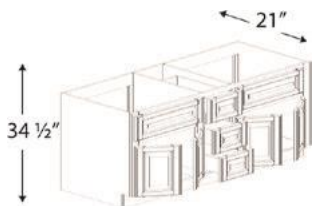

VANITY SINK BASE COMBO:

3 Drawers Middle, Double Sink