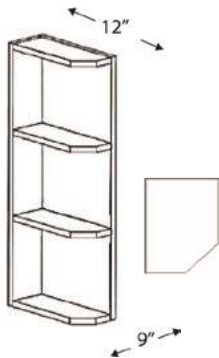

WALL END SHELVES

Name	Size
WES0930	09w x 30h x 12d
WES0936	09w x 36h x 12d
WES0942	09w x 42h x 12d