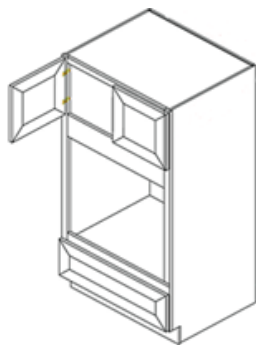

Name	Size
<b>BBC42</b>	42w x 34.5h x 24d

Specify left or right  
Minimum 3" pull from the wall when installed

**BASE END CORNER CABINET: 2 Doors, 2 False Fronts**

Name	Size
<b>BEC24</b>	24w x 34.5h x 24d

**BASE END SHELF CABINET**

Name	Size
<b>BES09</b>	9w x 34.5h x 24d

**BASE WASTE BASKET CABINET: 1 Door, 1 Drawer**

Name	Size
<b>BWBK18-2</b>	18w x 34.5h x 24d

**BASE MICROWAVE CABINET**

Name	Size
<b>BMC30</b>	30w x 34.5h x 24d

NOTE: Opening for BMC30 is 27in W x 16 1/4 H

Name	Size
<b>PC188424</b>	18w x 84h x 24d
<b>PC189024</b>	18w x 90h x 24d
<b>PC189624</b>	18w x 96h x 24d

Name	Size
<b>PC248424</b>	24w x 84h x 24d
<b>PC249024</b>	24w x 90h x 24d
<b>PC249624</b>	24w x 96h x 24d
<b>PC308424</b>	30w x 84h x 24d
<b>PC309024</b>	30w x 90h x 24d
<b>PC309624</b>	30w x 96h x 24d

**TALL OVEN CABINET: 2 Doors, 1, 2 or 3 bottom drawers**

Name	Size
<b>OC338424</b>	33w x 84h x 24d
<b>OC339024</b>	33w x 90h x 24d
<b>OC339624</b>	33w x 96h x 24d

NOTE: Opening for Double Oven is 29in W x 48in H  
(For single oven configuration additional drawers are available for purchase separately)