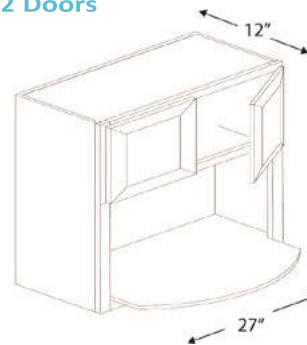

WALL MICROWAVE CABINET

2 Doors

Name	Size
WMC2730	27w x 30h x 12d
WMC2736	27w x 36h x 12d
WMC2742	27w x 42h x 12d

NOTE: Opening for WMC is
24in W x 16in H

Shelf depth is 16 1/2 in L