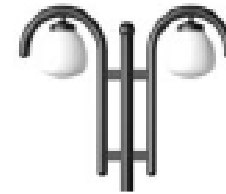

Bottom DIA : 140 mm
Top DIA : 60mm
Available Sizes : 3M, 4M, 5M, 6M

ALBA

ALBA LED Pole 1 x30W

Wattage : 1x 30W (2700 lumens)
Out Voltage : 56V – 60V
Current : 700 mA
P.F. : >0.95
Efficiency : 82%
THD : <30%
SPD : 6 KVA
LED Color : 3200 K, 6500 K

Pole Specification

Bottom DIA : 140 mm
Top DIA : 60mm
Available Sizes : 3M, 4M, 5M, 6M

VOLTRONICS
SALES & MARKETING

Modular LED Wall Fittings

Wall Hat

Seekowall

Doomed

Disc Wall

Opeda

Wall Shed

Ornamental Poles

VIPER

Pole Specification

Bottom DIA : 114mm
Top DIA : 60mm
Available Sizes : 3M, 4M, 5M,
6M, 7M, 8M

DECORA

Pole Specification