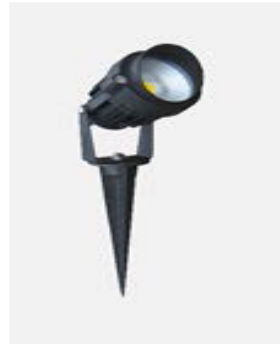

CONE

LED WATTAGE : 20 / 30W
P.F. : >0.95
LED COLOR : 3000K / 4000K / 6000K
BODY COLOR : WHITE / BLACK / GREY
TEXTURE FINISH

ICE CUBES

LED WATTAGE : 2X10 / 2X15W
P.F. : >0.95
LED COLOR : 3000K / 4000K / 6000K
BODY COLOR : WHITE / BLACK / GREY
TEXTURE FINISH

SPARKLE

LED WATTAGE : 3 / 6 / 10W
P.F. : >0.95
LED COLOR : 3000K / 4000K / 6000K
RED / GREEN / BLUE / AMBER
BODY COLOR : WHITE / BLACK / GREY
TEXTURE FINISH

TOWER

FIXTURE SIZE : 200 X 100 X 500MM
LED WATTAGE : 20 / 30 / 40W
P.F. : >0.95
LED COLOR : 3000K / 4000K / 6000K
BODY COLOR : WHITE / BLACK / GREY
SILVER TEXTURE FINISH

TILE

LED WATTAGE : 10 / 20 / 30W
P.F. : >0.95
LED COLOR : 3000K / 4000K / 6000K
BODY COLOR : SLATE / BLACK / SILVER
/ GOLD TEXTURE FINISH

Indoor Wall Lights

GARDEN BOLLARDS

MATERIAL : MILD STEEL PIPE, ALUMINIUM PROFILE
PROTECTOR : CLEAR PMMA
HEIGHT : 200 / 400 / 600 / 900 MM
WATTAGE : 5 / 7 / 9 / 12W
IP PROTECTION : IP66
COLOR : WHITE / SILVER / BLACK
CCT : 3000K / 4000K

VOLTRONICS
SALES & MARKETING

Spike Lights

SPIKE

MATERIAL : ALUM. DIE CAST
LED WATTAGE : 3 / 5 / 7W
CCT : 3000K / 4000K
BODY COLOR : BLACK & GREY
LED COLOR : RGB, ANY MONO COLOR

Architectural Urban Deco Lights