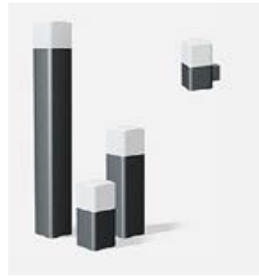

Indoor Wall Lights

GARDEN BOLLARDS

MATERIAL : MILD STEEL PIPE, ALUMINIUM PROFILE
PROTECTOR : CLEAR PMMA
HEIGHT : 200 / 400 / 600 / 900 MM
WATTAGE : 5 / 7 / 9 / 12W
IP PROTECTION : IP66
COLOR : WHITE / SILVER / BLACK
CCT : 3000K / 4000K