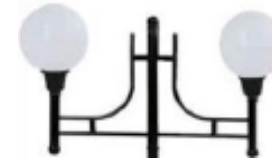

Bottom DIA : 140 mm
Top DIA : 60mm
Available Sizes : 3M, 4M, 5M, 6M

ALBA

ALBA LED Pole 1 x30W

Wattage : 1x 30W (2700 lumens)
Out Voltage : 56V – 60V
Current : 700 mA
P.F. : >0.95
Efficiency : 82%
THD : <30%
SPD : 6 KVA
LED Color : 3200 K, 6500 K

Pole Specification

Bottom DIA : 140 mm
Top DIA : 60mm
Available Sizes : 3M, 4M, 5M, 6M

VOLTRONICS
SALES & MARKETING

Modular LED Wall Fittings

Wall Hat

Seekowall

Doomed

Disc Wall

Opeda

Wall Shed

Ornamental Poles

VIPER

Pole Specification

Bottom DIA : 114mm
Top DIA : 60mm
Available Sizes : 3M, 4M, 5M,
6M, 7M, 8M

DECORA

Pole Specification