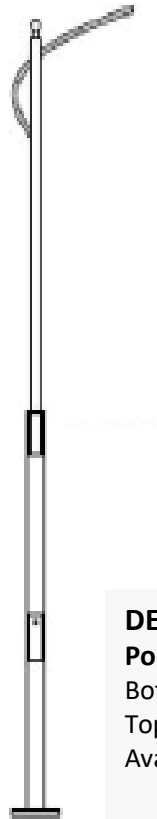

SPARKLE

LED WATTAGE : 3 / 6 / 10W
P.F. : >0.95
LED COLOR : 3000K / 4000K / 6000K
RED / GREEN / BLUE / AMBER
BODY COLOR : WHITE / BLACK / GREY
TEXTURE FINISH

TOWER

FIXTURE SIZE : 200 X 100 X 500MM
LED WATTAGE : 20 / 30 / 40W
P.F. : >0.95
LED COLOR : 3000K / 4000K / 6000K
BODY COLOR : WHITE / BLACK / GREY
SILVER TEXTURE FINISH

KERINA

Kernia LED Pole 1x30W
Wattage 1x30W (2700 lumens)
Out Voltage 56V – 60V
Current 700mA
P.F. >0.95
Efficiency 82%
THD <30%
SPD 6KVA
LED Color 3200 K, 6500 K
Pole Specification
Bottom DIA : 140mm
Top DIA : 60mm
Available Sizes : 3M, 4M, 5M,
6M, 7M, 8M

Opeda

Wall Shed

Ornamental Poles

VIPER

Pole Specification

Bottom DIA : 114mm
Top DIA : 60mm
Available Sizes : 3M, 4M, 5M,
6M, 7M, 8M

DECORA

Pole Specification

Bottom DIA : 114mm

Top DIA : 60mm

Available Sizes : 3M, 4M, 5M,
6M, 7M, 8M

SPOON

Pole Specification

Bottom DIA : 114mm

Top DIA : 60mm

Available Sizes : 3M, 4M, 5M,
6M, 7M, 8M