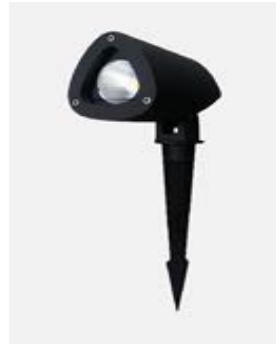

CONE

LED WATTAGE : 20 / 30W
P.F. : >0.95
LED COLOR : 3000K / 4000K / 6000K
BODY COLOR : WHITE / BLACK / GREY
TEXTURE FINISH

ICE CUBES

LED WATTAGE : 2X10 / 2X15W
P.F. : >0.95
LED COLOR : 3000K / 4000K / 6000K
BODY COLOR : WHITE / BLACK / GREY
TEXTURE FINISH

SPARKLE

LED WATTAGE : 3 / 6 / 10W
P.F. : >0.95
LED COLOR : 3000K / 4000K / 6000K
RED / GREEN / BLUE / AMBER
BODY COLOR : WHITE / BLACK / GREY
TEXTURE FINISH

TOWER

FIXTURE SIZE : 200 X 100 X 500MM
LED WATTAGE : 20 / 30 / 40W
P.F. : >0.95
LED COLOR : 3000K / 4000K / 6000K
BODY COLOR : WHITE / BLACK / GREY
SILVER TEXTURE FINISH

TILE

LED WATTAGE : 10 / 20 / 30W
P.F. : >0.95
LED COLOR : 3000K / 4000K / 6000K
BODY COLOR : SLATE / BLACK / SILVER
/ GOLD TEXTURE FINISH

Indoor Wall Lights

GARDEN BOLLARDS

MATERIAL : MILD STEEL PIPE, ALUMINIUM PROFILE
PROTECTOR : CLEAR PMMA
HEIGHT : 200 / 400 / 600 / 900 MM
WATTAGE : 5 / 7 / 9 / 12W
IP PROTECTION : IP66
COLOR : WHITE / SILVER / BLACK
CCT : 3000K / 4000K

VOLTRONICS
SALES & MARKETING

Spike Lights

SPIKE

MATERIAL : ALUM. DIE CAST
LED WATTAGE : 3 / 5 / 7W
CCT : 3000K / 4000K
BODY COLOR : BLACK & GREY
LED COLOR : RGB, ANY MONO COLOR

Architectural Urban Deco Lights