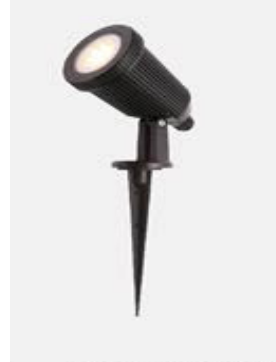

CONE

LED WATTAGE : 20 / 30W
P.F. : >0.95
LED COLOR : 3000K / 4000K / 6000K
BODY COLOR : WHITE / BLACK / GREY
TEXTURE FINISH

ICE CUBES

LED WATTAGE : 2X10 / 2X15W
P.F. : >0.95
LED COLOR : 3000K / 4000K / 6000K
BODY COLOR : WHITE / BLACK / GREY
TEXTURE FINISH

SPARKLE

LED WATTAGE : 3 / 6 / 10W
P.F. : >0.95
LED COLOR : 3000K / 4000K / 6000K
RED / GREEN / BLUE / AMBER
BODY COLOR : WHITE / BLACK / GREY
TEXTURE FINISH

TOWER

FIXTURE SIZE : 200 X 100 X 500MM
LED WATTAGE : 20 / 30 / 40W
P.F. : >0.95
LED COLOR : 3000K / 4000K / 6000K
BODY COLOR : WHITE / BLACK / GREY
SILVER TEXTURE FINISH

TILE

LED WATTAGE : 10 / 20 / 30W
P.F. : >0.95
LED COLOR : 3000K / 4000K / 6000K
BODY COLOR : SLATE / BLACK / SILVER
/ GOLD TEXTURE FINISH

Indoor Wall Lights

GARDEN BOLLARDS

MATERIAL : MILD STEEL PIPE, ALUMINIUM PROFILE
PROTECTOR : CLEAR PMMA
HEIGHT : 200 / 400 / 600 / 900 MM
WATTAGE : 5 / 7 / 9 / 12W
IP PROTECTION : IP66
COLOR : WHITE / SILVER / BLACK
CCT : 3000K / 4000K

VOLTRONICS
SALES & MARKETING

Spike Lights

SPIKE

MATERIAL : ALUM. DIE CAST
LED WATTAGE : 3 / 5 / 7W
CCT : 3000K / 4000K
BODY COLOR : BLACK & GREY
LED COLOR : RGB, ANY MONO COLOR

Architectural Urban Deco Lights