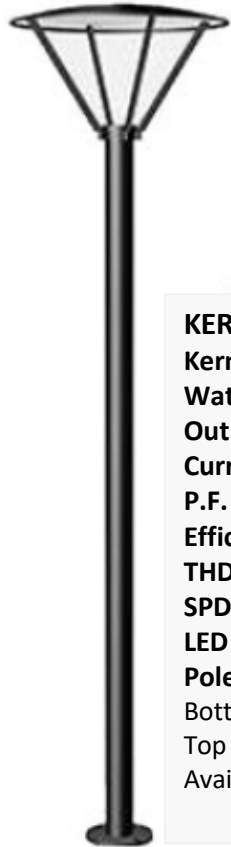

CONE

LED WATTAGE : 20 / 30W
P.F. : >0.95
LED COLOR : 3000K / 4000K / 6000K
BODY COLOR : WHITE / BLACK / GREY
TEXTURE FINISH

ICE CUBES

LED WATTAGE : 2X10 / 2X15W
P.F. : >0.95
LED COLOR : 3000K / 4000K / 6000K
BODY COLOR : WHITE / BLACK / GREY
TEXTURE FINISH

SPARKLE

LED WATTAGE : 3 / 6 / 10W
P.F. : >0.95
LED COLOR : 3000K / 4000K / 6000K
RED / GREEN / BLUE / AMBER
BODY COLOR : WHITE / BLACK / GREY
TEXTURE FINISH

TOWER

FIXTURE SIZE : 200 X 100 X 500MM
LED WATTAGE : 20 / 30 / 40W
P.F. : >0.95
LED COLOR : 3000K / 4000K / 6000K
BODY COLOR : WHITE / BLACK / GREY
SILVER TEXTURE FINISH

VOLTRONICS
SALES & MARKETING

Spike Lights

SPIKE

MATERIAL : ALUM. DIE CAST
LED WATTAGE : 3 / 5 / 7W
CCT : 3000K / 4000K
BODY COLOR : BLACK & GREY
LED COLOR : RGB, ANY MONO COLOR

Architectural Urban Deco Lights

KERINA

Kernia LED Pole 1x30W
Wattage 1x30W (2700 lumens)
Out Voltage 56V – 60V
Current 700mA
P.F. >0.95
Efficiency 82%
THD <30%
SPD 6KVA
LED Color 3200 K, 6500 K
Pole Specification
Bottom DIA : 140mm
Top DIA : 60mm
Available Sizes : 3M, 4M, 5M,
6M, 7M, 8M