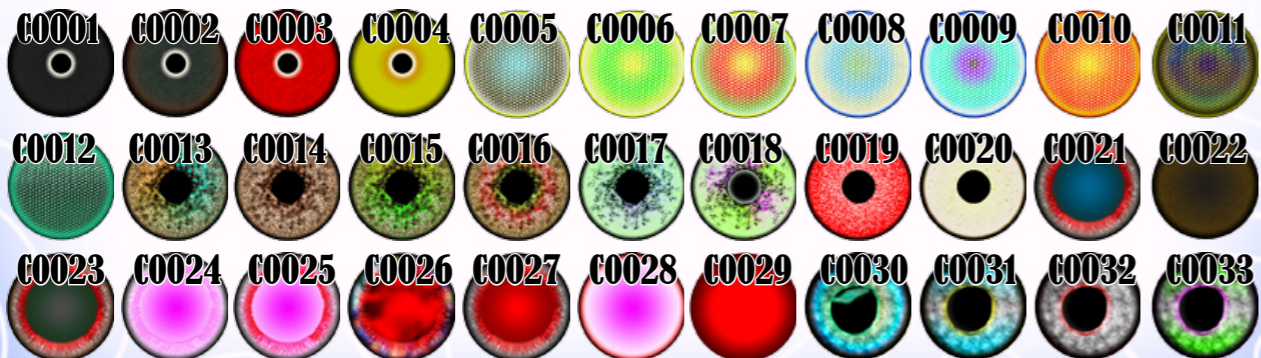

DEAD MEAT CUSTOMS

CUSTOMEYZ YOUR LURES & FLIES

THE DMC VAULT EYE CATALOG

2024

DINTER SERIES

CREATURE EYES

SLIT PUPILS

OVAL PUPILS

THE HUEVOS SERIES OF EYES STARTS AT ROUGHLY 10MM LONG X 8MM TALL AND CAN BE ORDERED IN ANY SIZE 10MM LONG AND LARGER.

THE KLASH EYES START AT ROUGHLY 6.5MM LONG X 5MM TALL AND CAN BE ORDERED IN ANY SIZE 6.5MM LONG AND LARGER.

BACKING OPTIONS:

- Pearl chrome, Gold, White, Black, Clear
- Order using the EYE ORDER PAGE
- MINIMUM QUANTITY PER SIZE/STYLE IS 12 EYES WHEN ORDERING.
- VARIETY PACKS CAN BE REQUESTED BUT NOT SPECIFIED.
- EYES ARE MADE TO ORDER.
- FOLLOW US ON SOCIAL MEDIA SO YOU KNOW WHEN WE ADD INVENTORY TO THE SITE.
- ALL ORDERS OVER \$100 SHIP FREE!
- INVOICE WILL BE SENT ONCE THE ORDER IS COMPLETE.

TO ORDER EYES IN THIS CATALOG, USE THE [EYE ORDER PAGE](#). Please fill out ALL FIELDS including the eye number, backing, size, and quantity. Once submitted I will get an email with your order. You DO NOT need to log in to Google to submit the order. Pearl is the backing most often used, it's chrome with an incredible reflective property at low light. If a backing is not specified, pearl will be used for the order. Don't hesitate to call us if you have any questions.