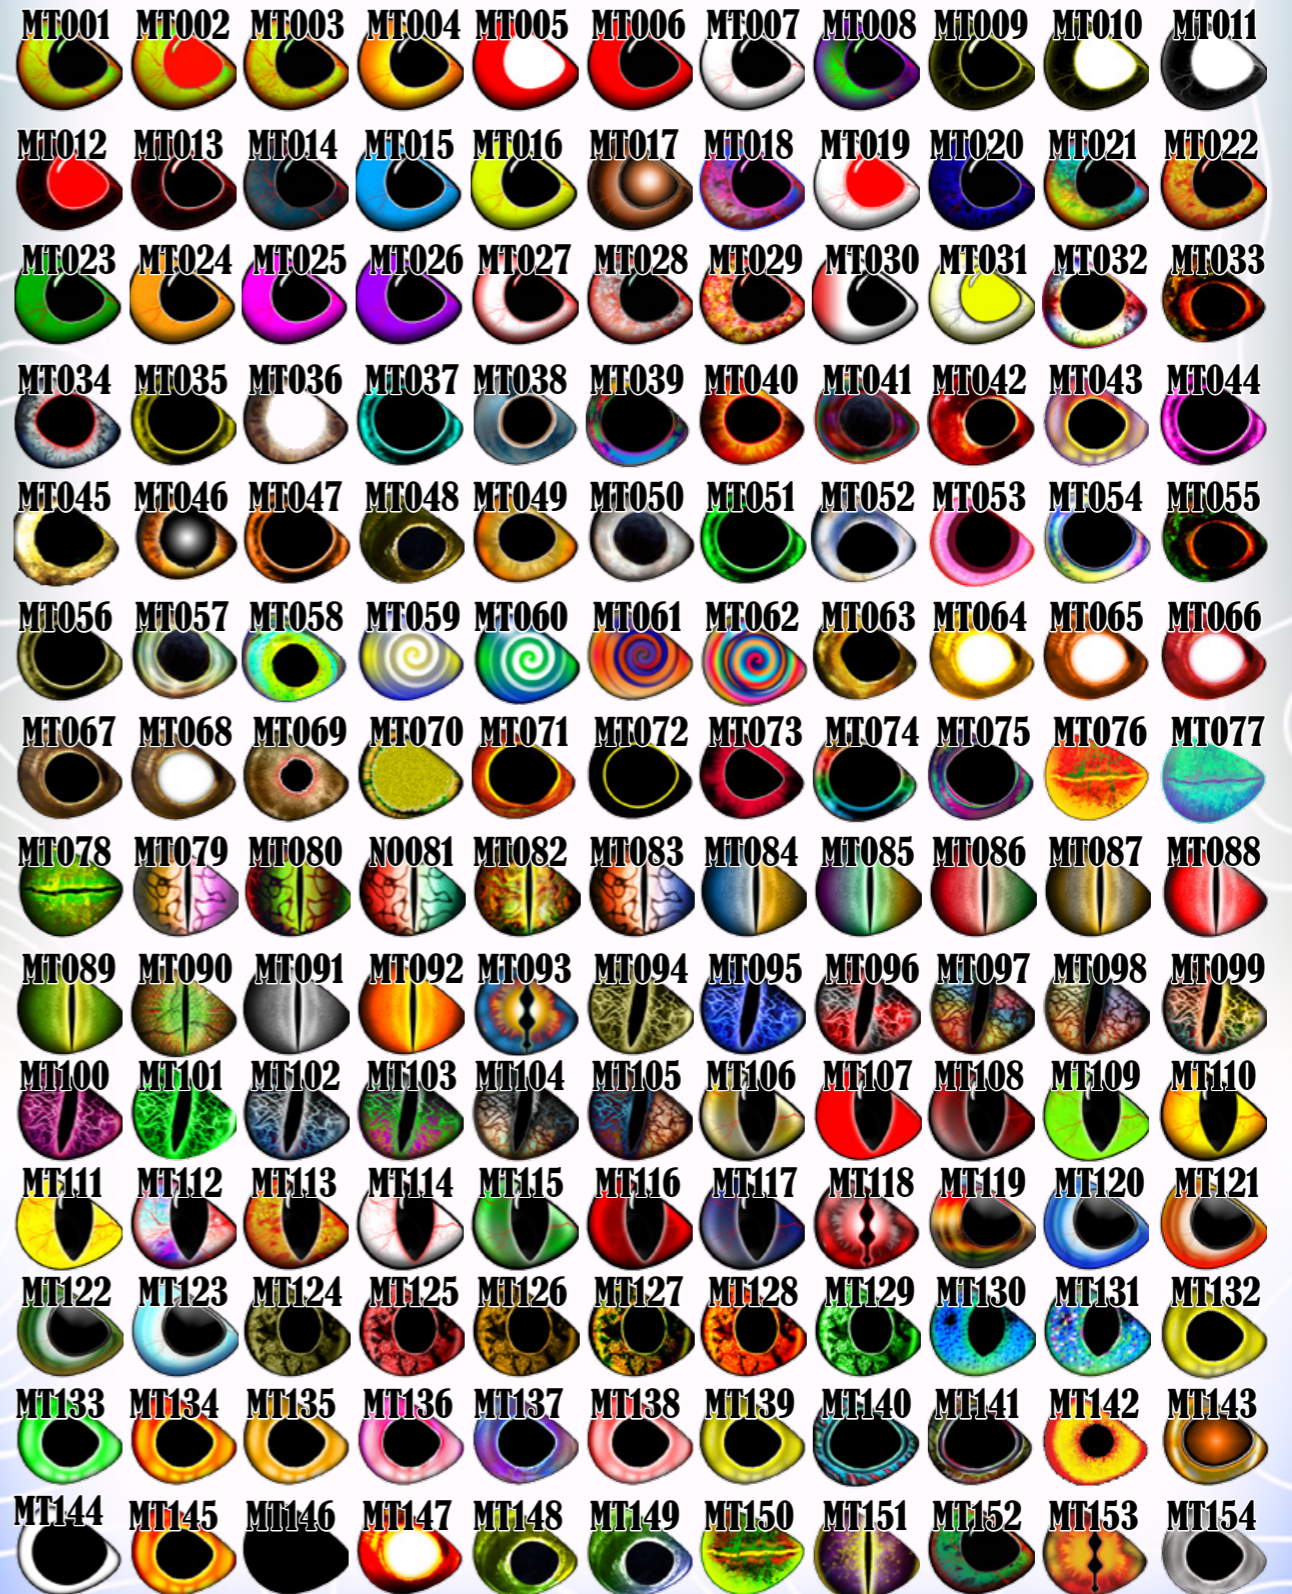

THE HUEVOS SERIES OF EYES STARTS AT ROUGHLY 10MM LONG X 8MM TALL AND CAN BE ORDERED IN ANY SIZE 10MM LONG AND LARGER.

THE KLASH EYES START AT ROUGHLY 6.5MM LONG X 5MM TALL AND CAN BE ORDERED IN ANY SIZE 6.5MM LONG AND LARGER.

BONEYARD FLY GEAR SERIES MADTOWN EYES

THE BONEYARD FLY GEAR SERIES ONLY COMES IN THE MADTOWN SHAPE AND CANNOT BE ORDERED IN ROUND EYES.

MADTOWN EYES

MADTOWN EYES ARE NOT LIMITED TO WHAT YOU SEE ON THIS PAGE. ANY ROUND EYE FROM THE DMC VAULT CAN BE MADE AS A MADTOWN EYE UPON REQUEST.

MADTOWN EYES ARE MADE IN, BUT NOT LIMITED TO THE FOLLOWING SIZES- 10MM, 12MM, 14MM, 16MM, 19MM, 25MM.

THE 12MM MADTOWN MEASURES ABOUT 12MM LONG X 10MM TALL. 16MM IS ABOUT 16MM LONG X 14MM TALL.

MADTOWN EYES

BACKING OPTIONS:

- Pearl chrome, Gold, White, Black, Clear
- Order using the EYE ORDER PAGE
- MINIMUM QUANTITY PER SIZE/STYLE IS 12 EYES WHEN ORDERING.
- VARIETY PACKS CAN BE REQUESTED BUT NOT SPECIFIED.
- EYES ARE MADE TO ORDER.
- FOLLOW US ON SOCIAL MEDIA SO YOU KNOW WHEN WE ADD INVENTORY TO THE SITE.
- ALL ORDERS OVER \$100 SHIP FREE!
- INVOICE WILL BE SENT ONCE THE ORDER IS COMPLETE.