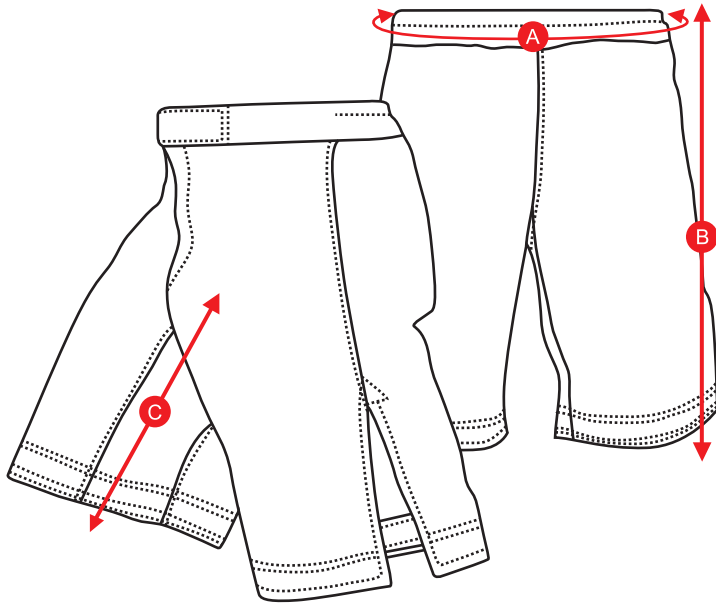

MMA fight shorts

Size Chart (Inches)								
	XS	S	M	L	XL	2XL	3XL	4XL
A	28	30	32	34	36	38	40	42
B	24	26	28	30	32	34	36	38
C	11	11.5	12.5	13	13.5	14	14.5	15
D	13	13.5	14	14.5	15	15.5	16	16.5
E	11	11.5	12	12.5	13	13.5	14	14.5
F	17.5	18	18.5	19	20	21	21.5	22
G	12.5	13	13.5	14	14.5	15	15.5	16