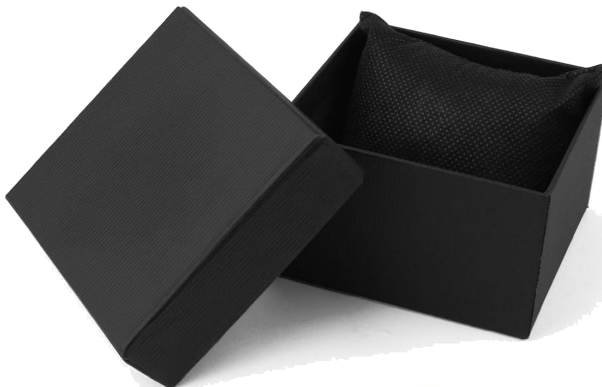

Jewelry set
Ring
+ Necklace

PC #13-601
GOLD WATCH
*INCLUDES BLACK WATCH BOX

PC 13 \$11.00

PC #13-401
BIG FOOT
STUFF ANIMALS

PC #13-405
NIGHTLIGHT

PC #13
MAMA LIFE TOTE BAG

VIRTUAL ONLINE CASH REGISTER

Online Register
works on any
Device!