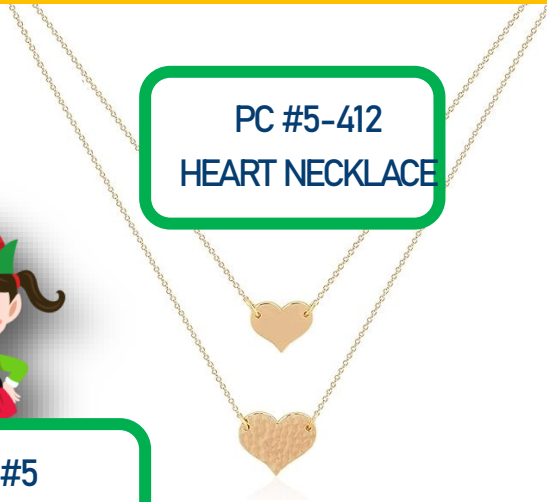

PC #4-303
 SPORTS BRACELET
 *INCLUDES CLEAR GIFTBOX

PC #4-304
 CHRISTMAS RINGS

PC #4-211
 ROSE WITH A BEAR

PC #5-401
GOOD VIBES MOUSE PAD

PC #5-402
FAMILY COASTER

PC #5-408
FROSTED ORNAMENT

PC #5-411
HEART KEYCHAIN

PC #5-406
TOOL SET

PC #5-410
 BUTTERFLY
 NECKLACE

PC #5-412
 HEART NECKLACE

PC #5
 FAMILY PEN SET

PC #5-404/405
 HOLIDAY EARRINGS
**COMES WITH JEWELRY BOX*

PC #5-305
 I LOVE YOU BRACELET
**COMES WITH JEWELRY BOX*