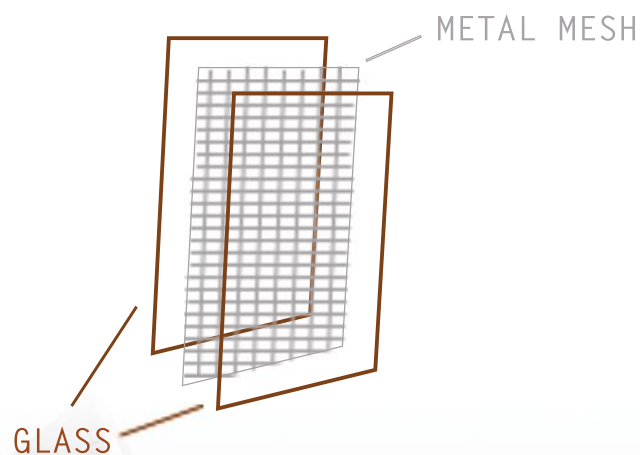

CHROMESH

GLASS

ASG's unique new product takes Glass facades to a whole new level, with chromesh comes in different types of colours, materials and thicknesses that are not only attractive elements for design but also fulfill high performance requirements on sun and glare-protection and allow views to the outside.

Chromesh is a woven wire mesh that is laminated between two glass panels that gives the building a special glow and a metallic shimmer in the sunlight.

Available in various colours.