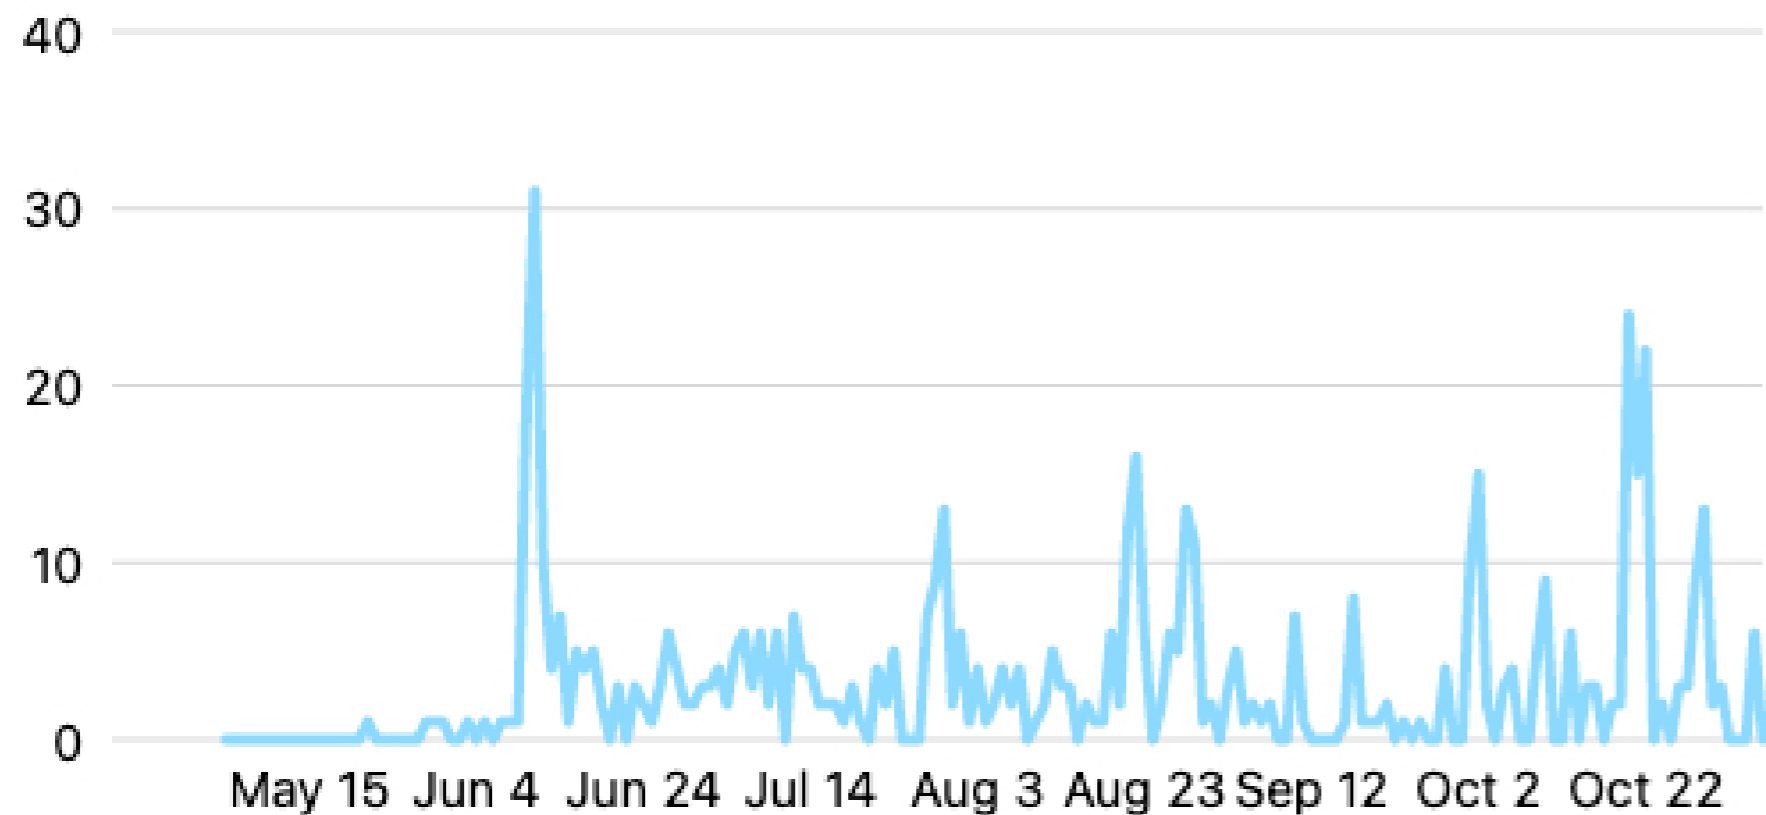

Page and profile visits

Facebook Page visits ⓘ

563 ↑ 100%

Instagram profile visits ⓘ

1,485 ↑ 220%