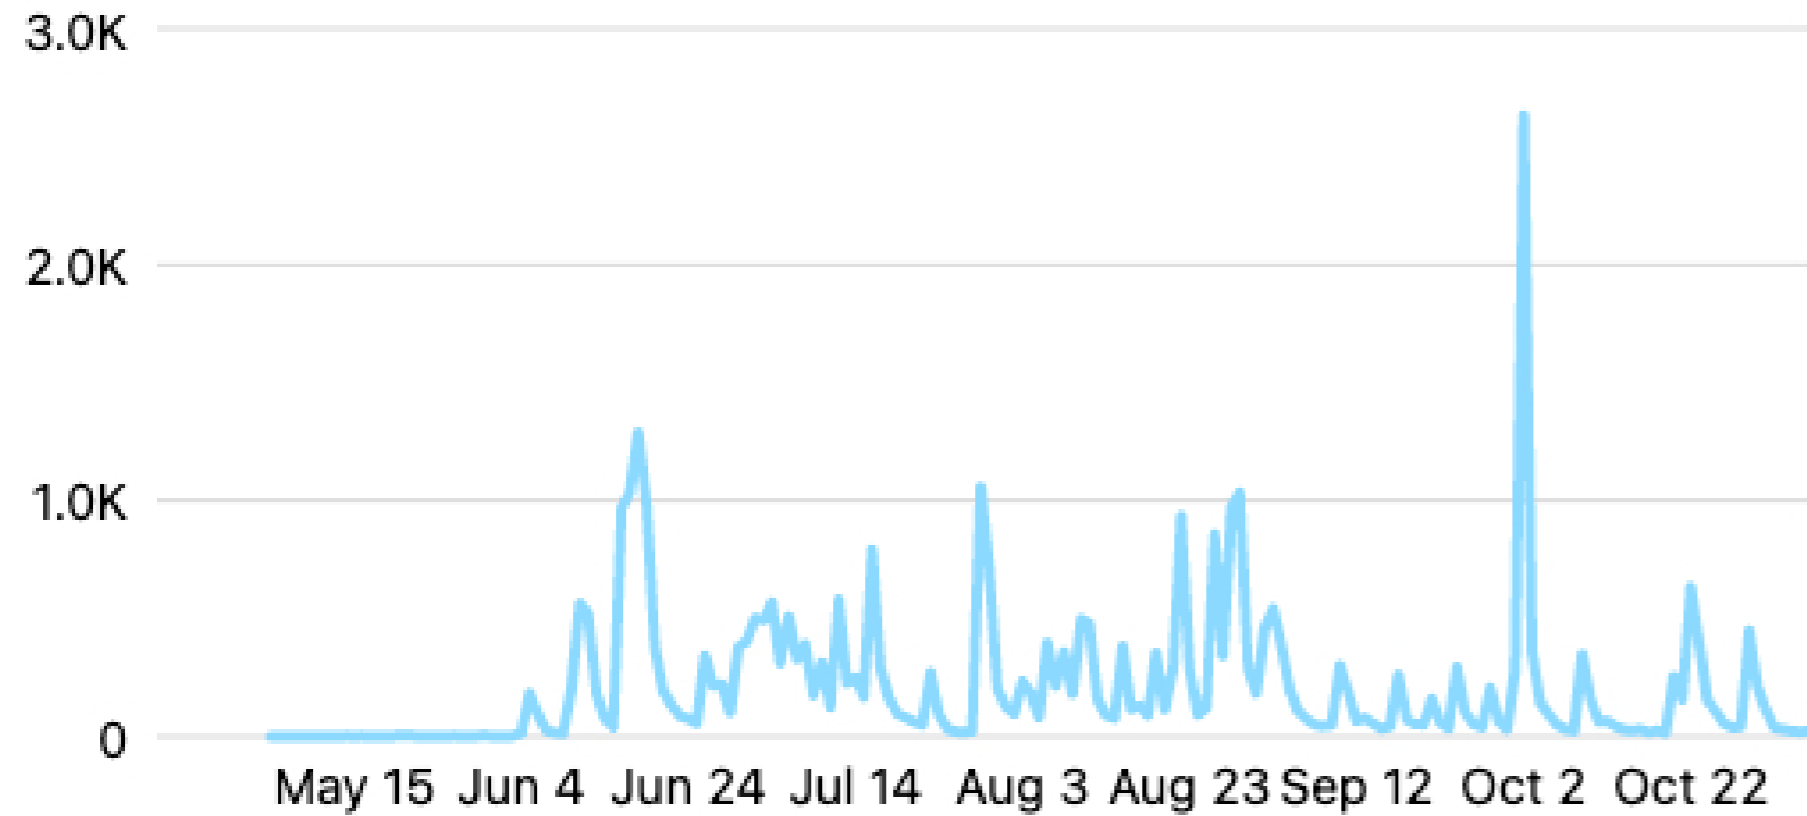

Reach

Facebook Page reach ⓘ

29,832 ↑ 100%

Instagram reach ⓘ

9,240 ↑ 2.2K%