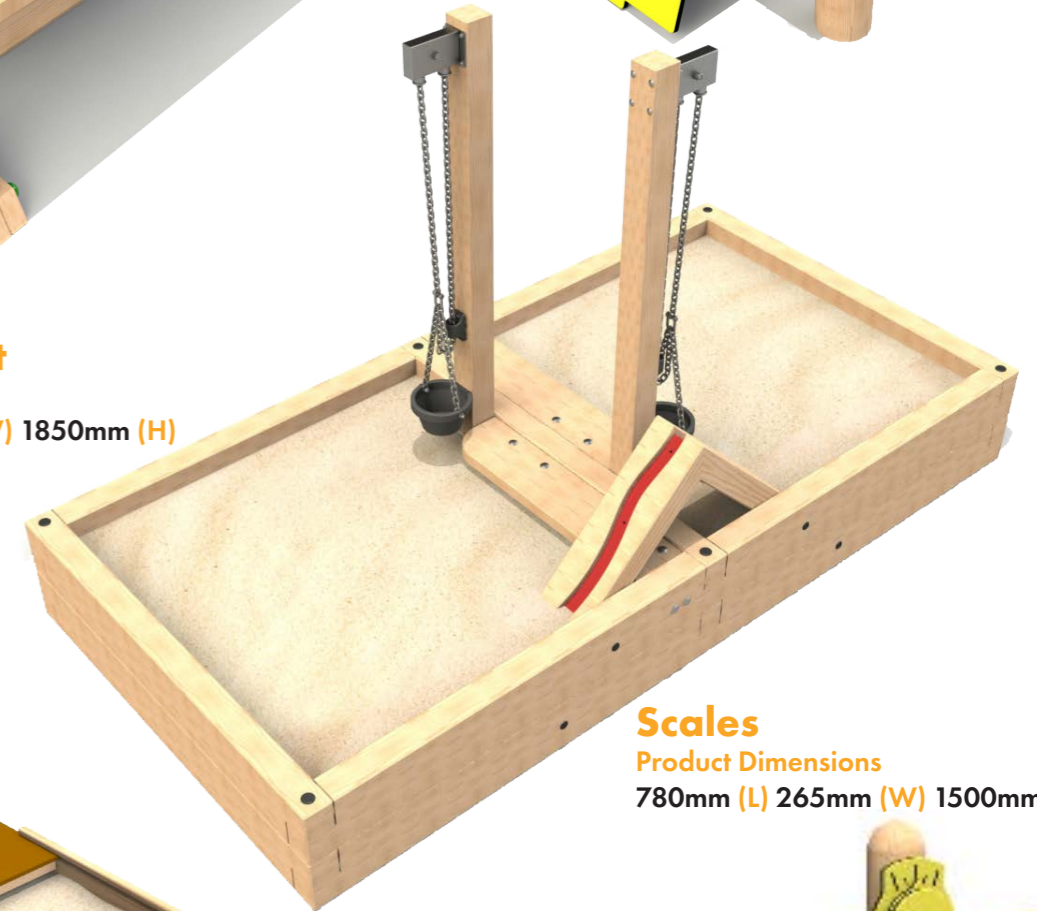

**Captain's Boat**

Product Dimensions  
4990mm (L) 3238mm (W) 2000mm (H)

Bespoke options available, enquire for more information.

**Sand Workshop Table**

Product Dimensions  
1500mm (L) 786mm (W) 675mm (H)  
Sand Required: 0.07m<sup>3</sup>  
(not Included)

**Sand Play Table**

Product Dimensions  
1020mm (L) 885mm (W) 650mm (H)  
Sand Required: 0.089m<sup>3</sup> (not Included)

**Sleeper Sandpit**

Product Dimensions  
3000mm (L) 1500mm (W) 1850mm (H)  
Sand Required: 1.12m<sup>3</sup>  
(not Included)

**Scales**

Product Dimensions  
780mm (L) 265mm (W) 1500mm (H)

**Standard Sandpit**

Product Dimensions  
Open: 4260mm (L) 1220mm (W) 213mm (H)  
Closed: 2400mm (L) 1220mm (W) 213mm (H)  
Sand Required: 0.24m<sup>3</sup> (not Included)

## Seasonal Totem Poles

Product Dimensions  
195mm (L) 95mm (W) 1500mm (H)

The seasonal totem poles contain playful references to each season of the year.

- Spring
- Summer
- Autumn
- Winter