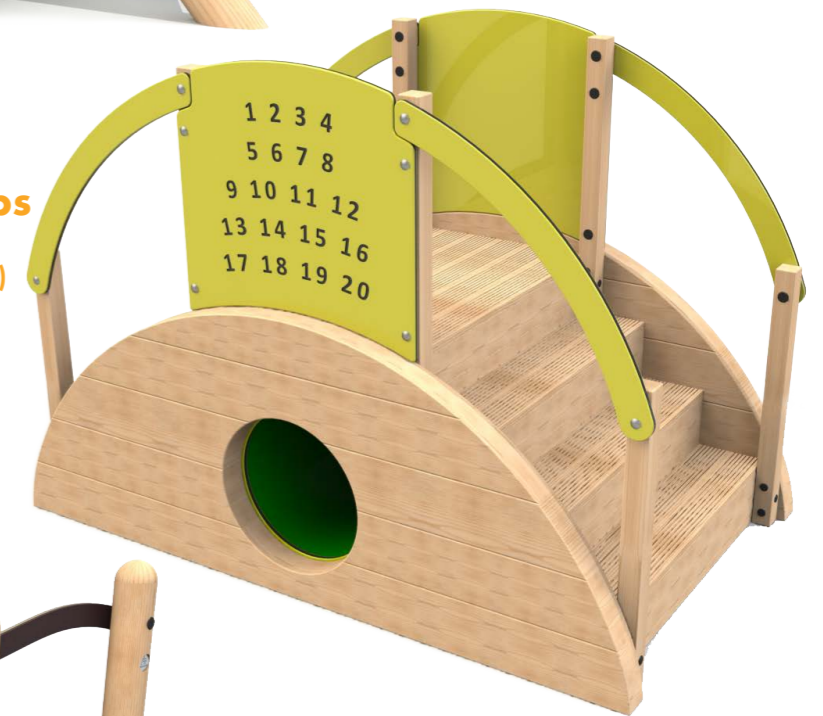

**1.95m Stage**

Product Dimensions  
1950mm (L) 1950mm (W) 146mm (H)  
3.9m Stage also available

**Enchantment Area**

Once Upon a Time Chair x 1  
Fairy Tale Button Stools x 15  
1.8m Curved Sleeper Benches x 3

More Story Area designs can be found in the Story Time product range.

Bespoke options available, enquire for more information.

**Wigwam**

Product Dimensions  
1950mm (L) 1950mm (W) 1308mm (H)  
Bespoke HDPE engraving and colours available

**Timber Tipi**

Product Dimensions  
2856mm (L) 2752mm (W) 1950mm (H)

**Sleeper Tunnel with Steps**

Product Dimensions  
2400mm (L) 1390mm (W) 1700mm (H)  
Minimum Surface Area: 20.34m<sup>2</sup>  
5164mm (L) 4238mm (W)  
Free Fall Height: 859mm

**Wavy Bridge**

Product Dimensions  
2282mm (L) 1457mm (W) 1200mm (H)

More Timber Bridge designs can be found in the Stand Alone product range.

Steel feet options available upon request.