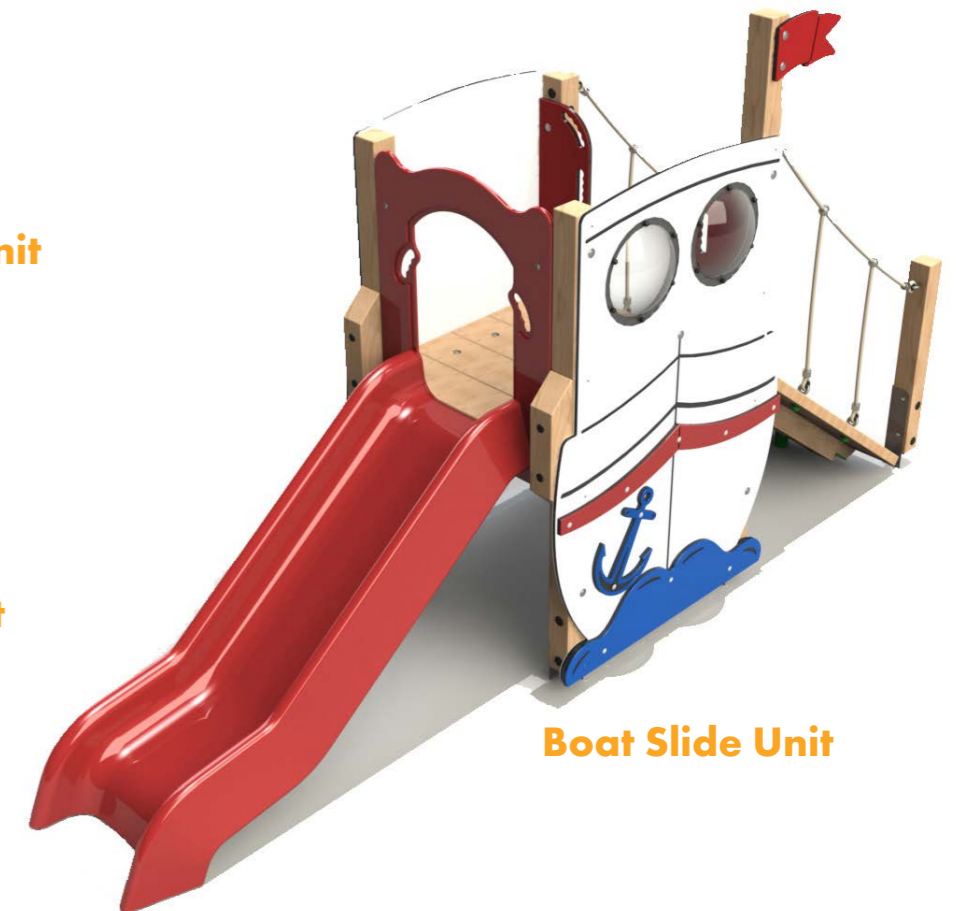

**Rocket Slide Unit**

**Whale Slide Unit**

**Themed Slide Units**

Product Dimensions  
3830 - 4040mm (L)  
1060 - 1170mm (W)  
1730 - 2460mm (H)  
Minimum Surface Area: 24.5m<sup>2</sup>  
7160mm (L) 3990mm (W)  
Free Fall Height: 900mm

**Boat Slide Unit**

Steel feet options available upon request.

**House of Fun**

Product Dimensions  
2904mm (L) 1190mm (W) 2110mm (H)

- Features
- HDPE Shop Panel with Counter
  - 2 x Noughts & Crosses Panels
  - Splash Panel
  - Timber Bench
  - Timber Roof