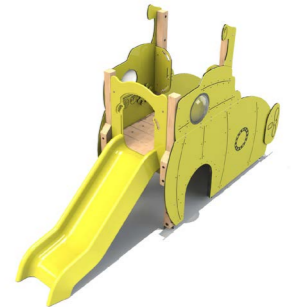

Submarine Slide Unit