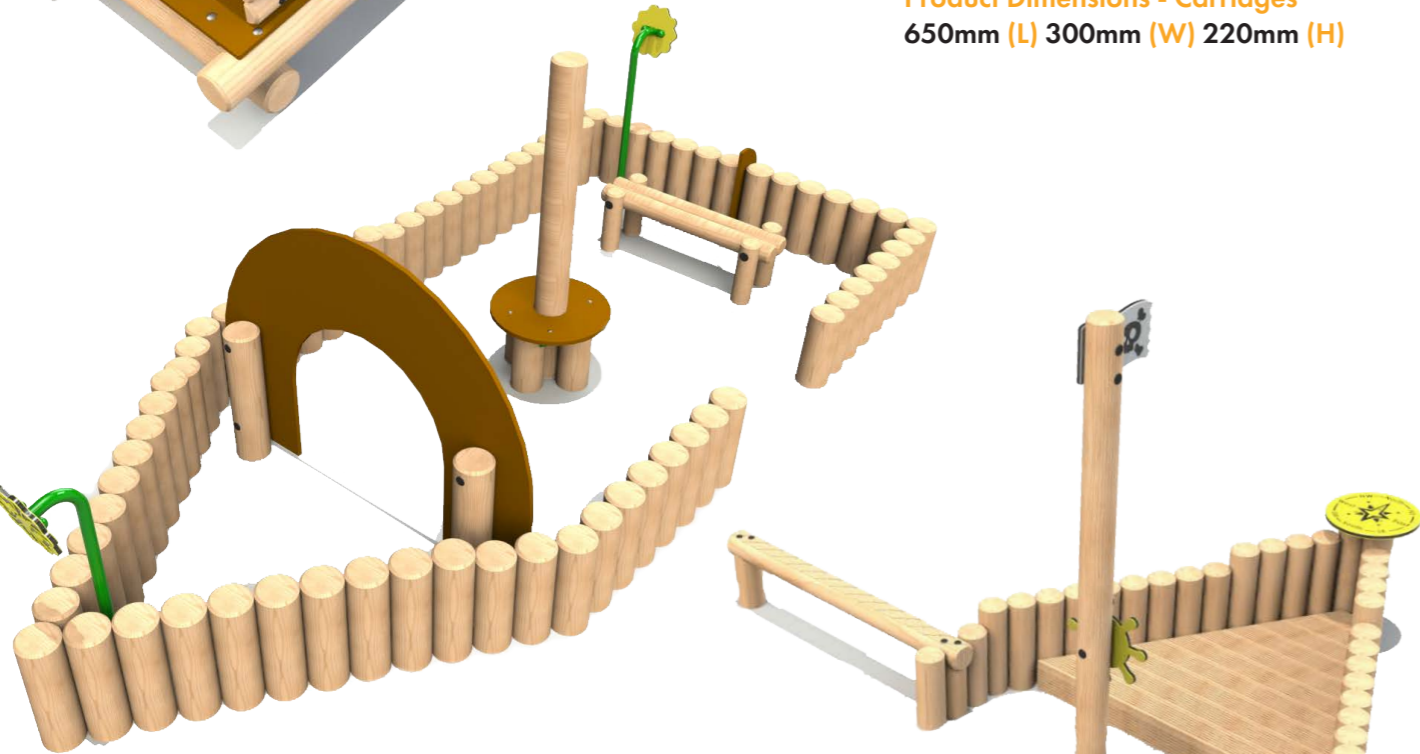

early years

Sand Play

**PLAYWOOD**  
EXPLORE, PLAY, LEARN

[www.playwood.co.uk](http://www.playwood.co.uk)

**Log Train**

Product Dimensions - Engine  
2000mm (L) 1170mm (W) 1420mm (H)  
Product Dimensions - Carriages  
1000mm (L) 1000mm (W) 600mm (H)

**Play Train**

Product Dimensions - Engine  
890mm (L) 300mm (W) 335mm (H)  
Product Dimensions - Carriages  
650mm (L) 300mm (W) 220mm (H)

**Tug Boat**

Product Dimensions  
4984mm (L) 2120mm (W) 1530mm (H)  
(Includes 2 Way Talk Tubes)

**Scales**

Product Dimensions  
780mm (L) 265mm (W) 1500mm (H)

**Standard Sandpit**

Product Dimensions  
Open: 4260mm (L) 1220mm (W) 213mm (H)  
Closed: 2400mm (L) 1220mm (W) 213mm (H)  
Sand Required: 0.24m<sup>3</sup> (not Included)

## Seasonal Totem Poles

Product Dimensions  
195mm (L) 95mm (W) 1500mm (H)

The seasonal totem poles contain playful references to each season of the year.

- Spring
- Summer
- Autumn
- Winter