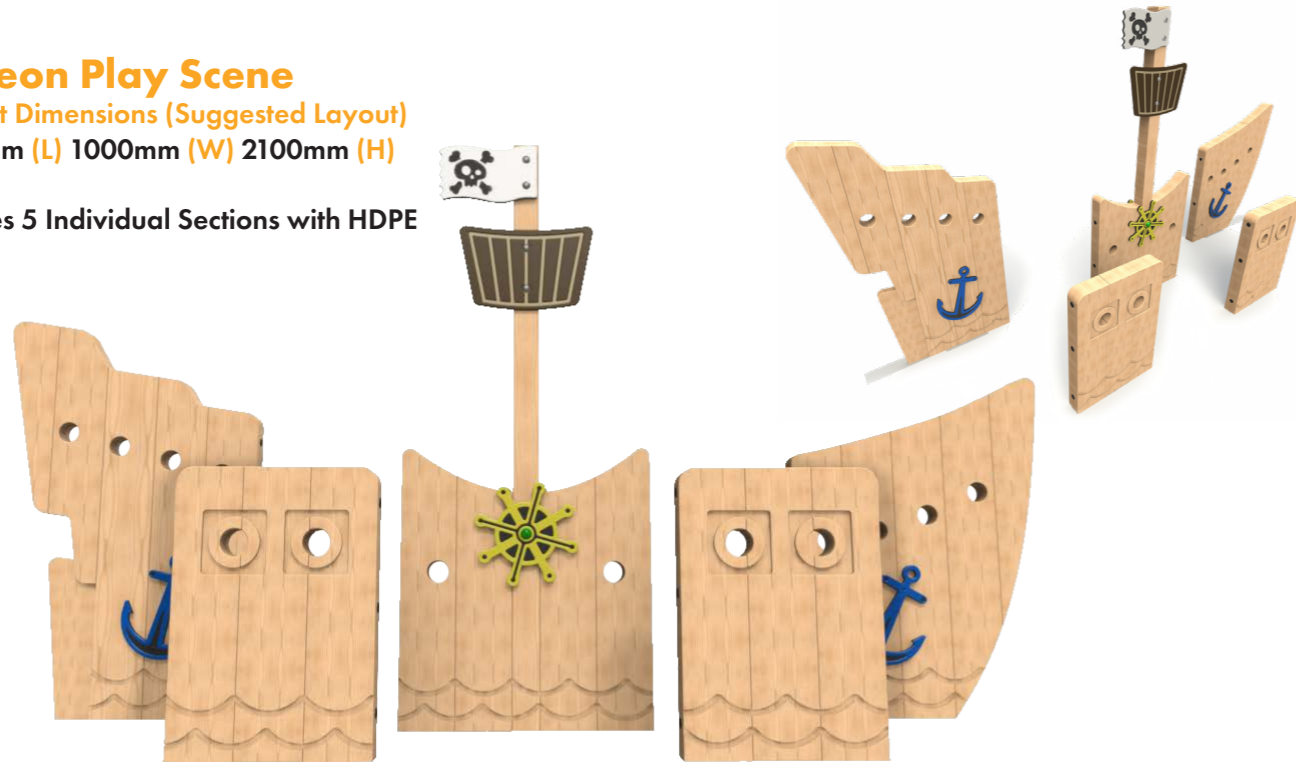

## Play Time Totem Poles

Product Dimensions  
195mm (L) 95mm (W) 1500mm (H)

Each totem pole brings a new dimension of educational play to a playground.

- Height and Hands
- Finger Maze Madness
- Minibeast Manor
- Treasure Map

All totem poles are sold individually but can be purchased as a group.

**Mountain Range Play Scene**

Product Dimensions (Suggested Layout)  
3900mm (L) 760mm (W) 1490mm (H)

Includes 6 Individual Sections with HDPE Panels

**Galleon Play Scene**

Product Dimensions (Suggested Layout)  
3977mm (L) 1000mm (W) 2100mm (H)

Includes 5 Individual Sections with HDPE Panels

**Castle Play Scene**

Product Dimensions (Suggested Layout)  
3310mm (L) 1085mm (W) 2000mm (H)