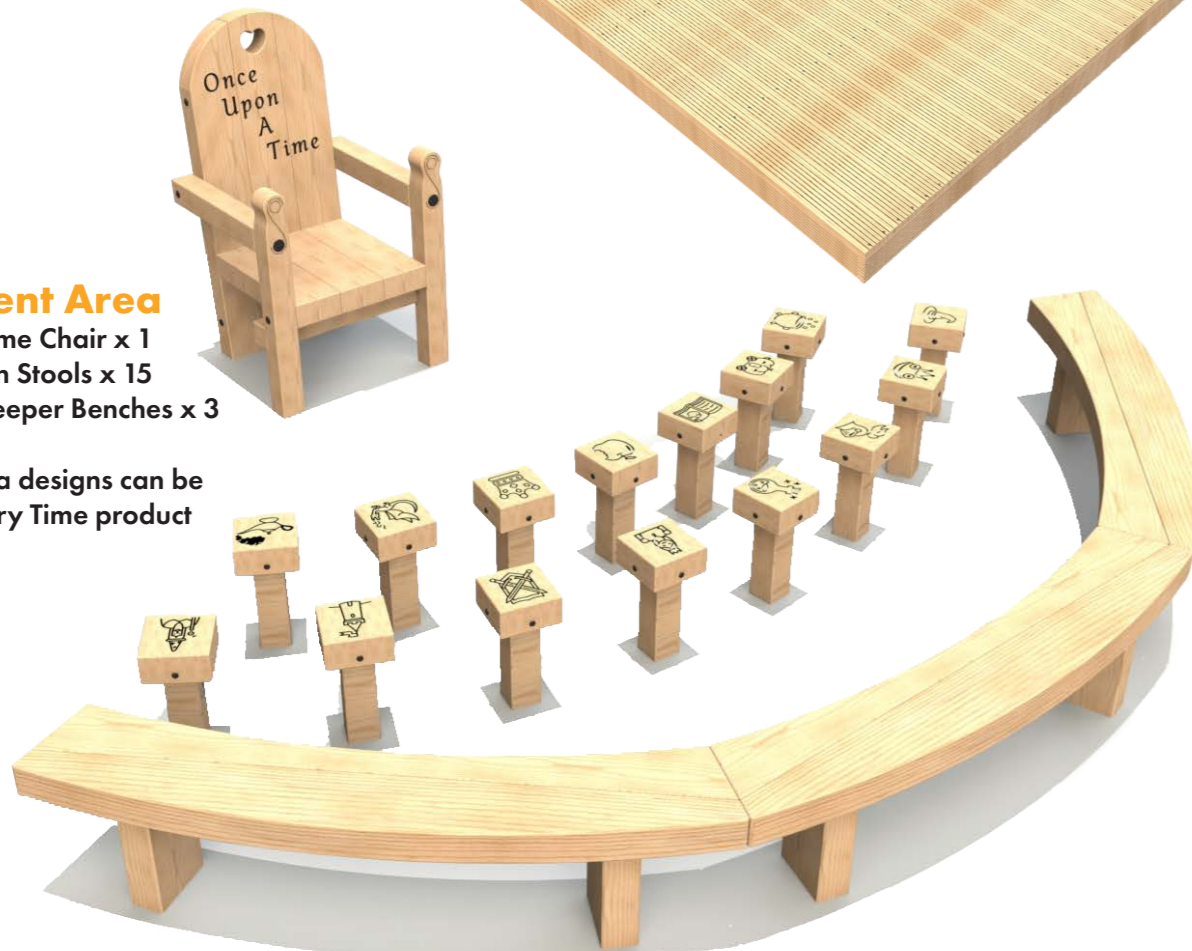

**1.95m Stage**

Product Dimensions  
1950mm (L) 1950mm (W) 146mm (H)  
3.9m Stage also available

**Enchantment Area**

Once Upon a Time Chair x 1  
Fairy Tale Button Stools x 15  
1.8m Curved Sleeper Benches x 3

More Story Area designs can be found in the Story Time product range.

Bespoke options available, enquire for more information.

**Wigwam**

Product Dimensions  
1950mm (L) 1950mm (W) 1308mm (H)  
Bespoke HDPE engraving and colours available