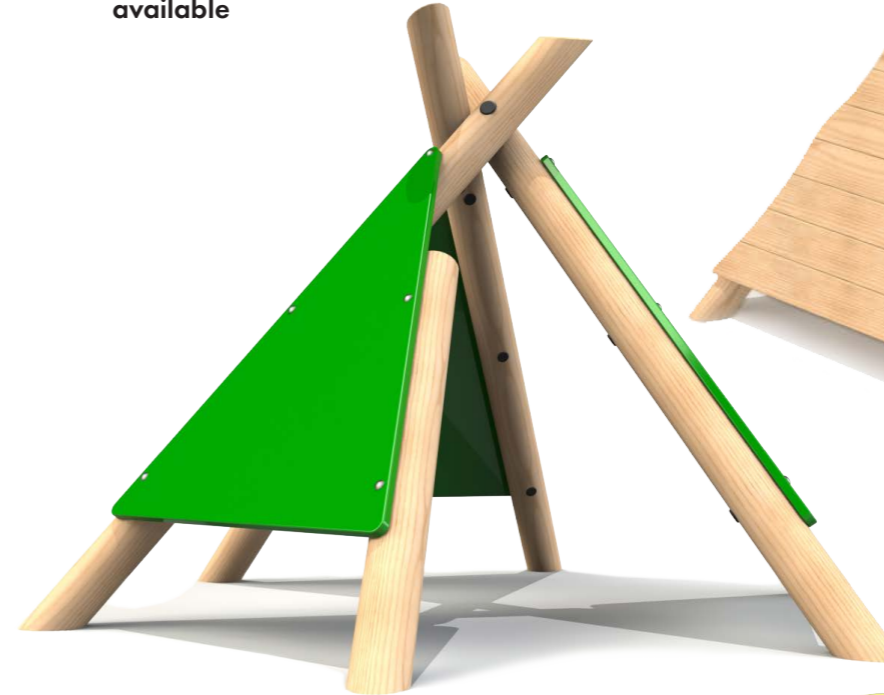

Timber Tipi

Product Dimensions
2856mm (L) 2752mm (W) 1950mm (H)

Sleeper Tunnel with Steps

Product Dimensions
2400mm (L) 1390mm (W) 1700mm (H)
Minimum Surface Area: 20.34m²
5164mm (L) 4238mm (W)
Free Fall Height: 859mm