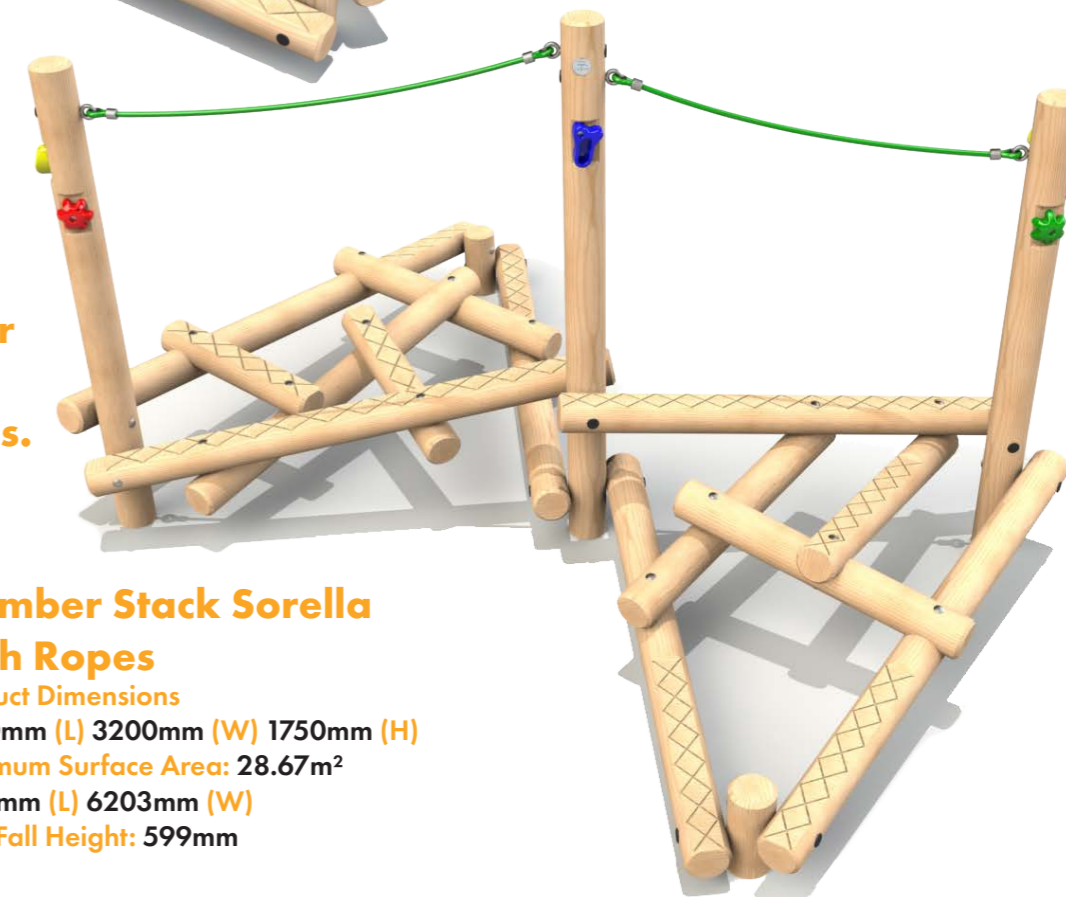

**Single Deck Unit 01**

Product Dimensions  
3411mm (L) 1018mm (W) 1845mm (H)  
Minimum Surface Area: 23.52m<sup>2</sup>  
6878mm (L) 4018mm (W)  
Free Fall Height: 900mm

See our Timber Towers brochure for more designs.

**Clamber Stack Piccolo with Ropes**

Product Dimensions  
2030mm (L) 1810mm (W) 1675mm (H)  
Minimum Surface Area: 19.24m<sup>2</sup>  
5116mm (L) 4853mm (W)  
Free Fall Height: 599mm

See our Clamber Stacks brochure for more designs.

**Clamber Stack Sorella with Ropes**

Product Dimensions  
3620mm (L) 3200mm (W) 1750mm (H)  
Minimum Surface Area: 28.67m<sup>2</sup>  
6619mm (L) 6203mm (W)  
Free Fall Height: 599mm

early years

The ability to offer unrivalled value for money whilst still ensuring exceptional quality and longevity is key. The Early Years range accommodates all budgets and play scheme sizes.