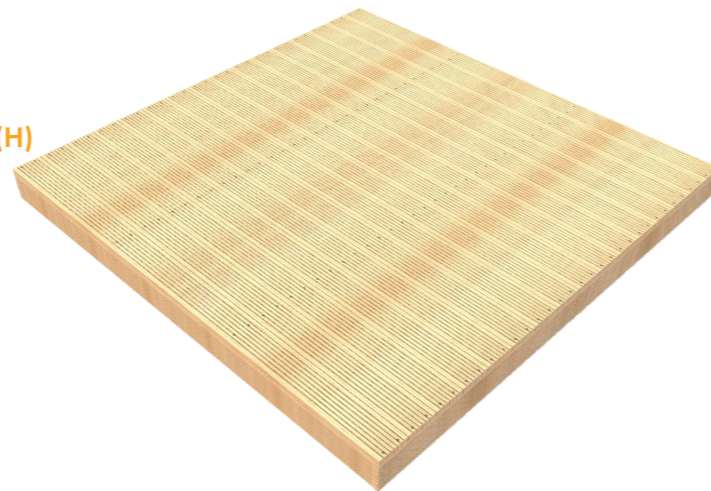

Outdoor Theatre

Product Dimensions
2520mm (L) 2100mm (W) 1820mm (H)
Bespoke engraving available on request

Friendship Bench

Product Dimensions
2200mm (L) 195mm (W) 1879mm (H)
Bespoke HDPE engraving available on request

1.95m Stage

Product Dimensions
1950mm (L) 1950mm (W) 146mm (H)
3.9m Stage also available

Enchantment Area

Once Upon a Time Chair x 1
Fairy Tale Button Stools x 15
1.8m Curved Sleeper Benches x 3

More Story Area designs can be found in the Story Time product range.

Bespoke options available, enquire for more information.

Wigwam

Product Dimensions
1950mm (L) 1950mm (W) 1308mm (H)
Bespoke HDPE engraving and colours available

Timber Tipi

Product Dimensions
2856mm (L) 2752mm (W) 1950mm (H)

Sleeper Tunnel with Steps

Product Dimensions
2400mm (L) 1390mm (W) 1700mm (H)
Minimum Surface Area: 20.34m²
5164mm (L) 4238mm (W)
Free Fall Height: 859mm

Wavy Bridge

Product Dimensions
2282mm (L) 1457mm (W) 1200mm (H)

More Timber Bridge designs can be found in the Stand Alone product range.

Steel feet options available upon request.