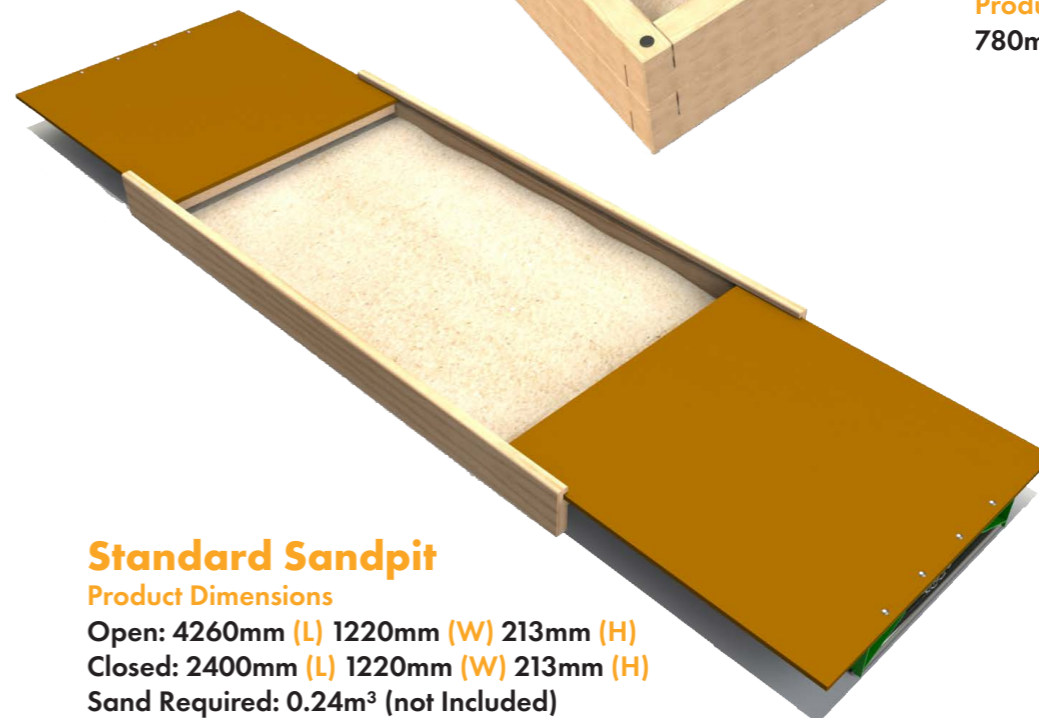

**Captain's Boat**

Product Dimensions  
4990mm (L) 3238mm (W) 2000mm (H)

Bespoke options available, enquire for more information.

**Sand Workshop Table**

Product Dimensions  
1500mm (L) 786mm (W) 675mm (H)  
Sand Required: 0.07m<sup>3</sup>  
(not Included)

**Sand Play Table**

Product Dimensions  
1020mm (L) 885mm (W) 650mm (H)  
Sand Required: 0.089m<sup>3</sup> (not Included)

**Sleeper Sandpit**

Product Dimensions  
3000mm (L) 1500mm (W) 1850mm (H)  
Sand Required: 1.12m<sup>3</sup>  
(not Included)

**Scales**

Product Dimensions  
780mm (L) 265mm (W) 1500mm (H)

**Standard Sandpit**

Product Dimensions  
Open: 4260mm (L) 1220mm (W) 213mm (H)  
Closed: 2400mm (L) 1220mm (W) 213mm (H)  
Sand Required: 0.24m<sup>3</sup> (not Included)

## Seasonal Totem Poles

Product Dimensions  
195mm (L) 95mm (W) 1500mm (H)

The seasonal totem poles contain playful references to each season of the year.

- Spring
- Summer
- Autumn
- Winter