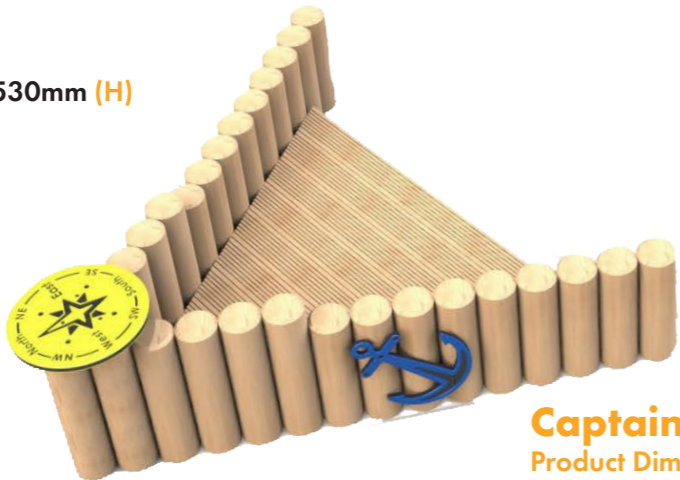

early years

Sand Play

**PLAYWOOD**  
EXPLORE, PLAY, LEARN

[www.playwood.co.uk](http://www.playwood.co.uk)

**Log Train**

Product Dimensions - Engine  
2000mm (L) 1170mm (W) 1420mm (H)  
Product Dimensions - Carriages  
1000mm (L) 1000mm (W) 600mm (H)

**Play Train**

Product Dimensions - Engine  
890mm (L) 300mm (W) 335mm (H)  
Product Dimensions - Carriages  
650mm (L) 300mm (W) 220mm (H)

**Tug Boat**

Product Dimensions  
4984mm (L) 2120mm (W) 1530mm (H)  
(Includes 2 Way Talk Tubes)

**Captain's Boat**

Product Dimensions  
4990mm (L) 3238mm (W) 2000mm (H)

Bespoke options available, enquire for more information.

**Sand Workshop Table**

Product Dimensions  
1500mm (L) 786mm (W) 675mm (H)  
Sand Required: 0.07m<sup>3</sup>  
(not Included)

**Sand Play Table**

Product Dimensions  
1020mm (L) 885mm (W) 650mm (H)  
Sand Required: 0.089m<sup>3</sup> (not Included)

**Sleeper Sandpit**

Product Dimensions  
3000mm (L) 1500mm (W) 1850mm (H)  
Sand Required: 1.12m<sup>3</sup>  
(not Included)