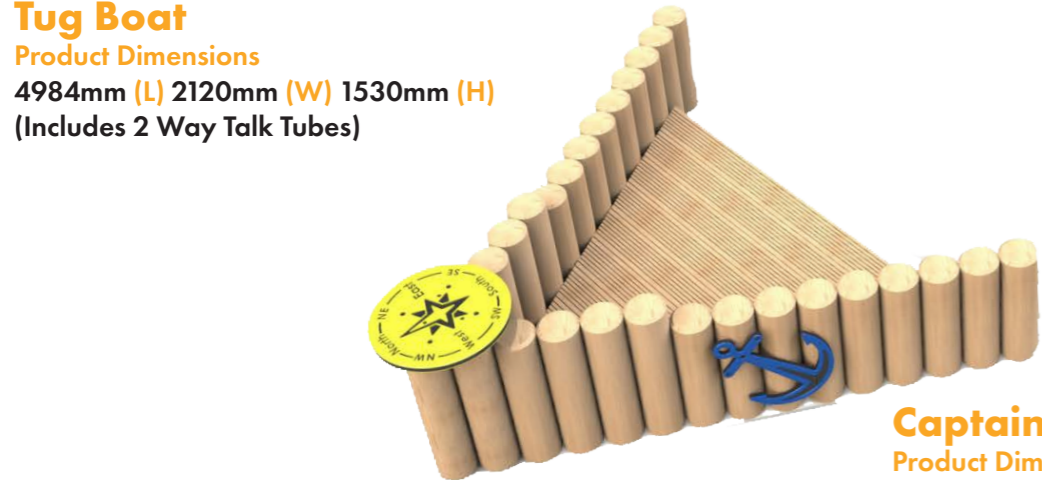

early years

Sand Play

**PLAYWOOD**  
EXPLORE, PLAY, LEARN

[www.playwood.co.uk](http://www.playwood.co.uk)

**Log Train**

Product Dimensions - Engine  
2000mm (L) 1170mm (W) 1420mm (H)  
Product Dimensions - Carriages  
1000mm (L) 1000mm (W) 600mm (H)

**Play Train**

Product Dimensions - Engine  
890mm (L) 300mm (W) 335mm (H)  
Product Dimensions - Carriages  
650mm (L) 300mm (W) 220mm (H)

**Tug Boat**

Product Dimensions  
4984mm (L) 2120mm (W) 1530mm (H)  
(Includes 2 Way Talk Tubes)

**Captain's Boat**

Product Dimensions  
4990mm (L) 3238mm (W) 2000mm (H)

Bespoke options available, enquire for more information.

**Sand Workshop Table**

Product Dimensions  
1500mm (L) 786mm (W) 675mm (H)  
Sand Required: 0.07m<sup>3</sup>  
(not Included)

## Animal Posts

Product Dimensions  
280-462mm (L) 114mm (W) 1000mm (H)

35 Different UK animal designs available in a variety of different HDPE colours. More Animal Post designs can be found in the Stand Alone product range.