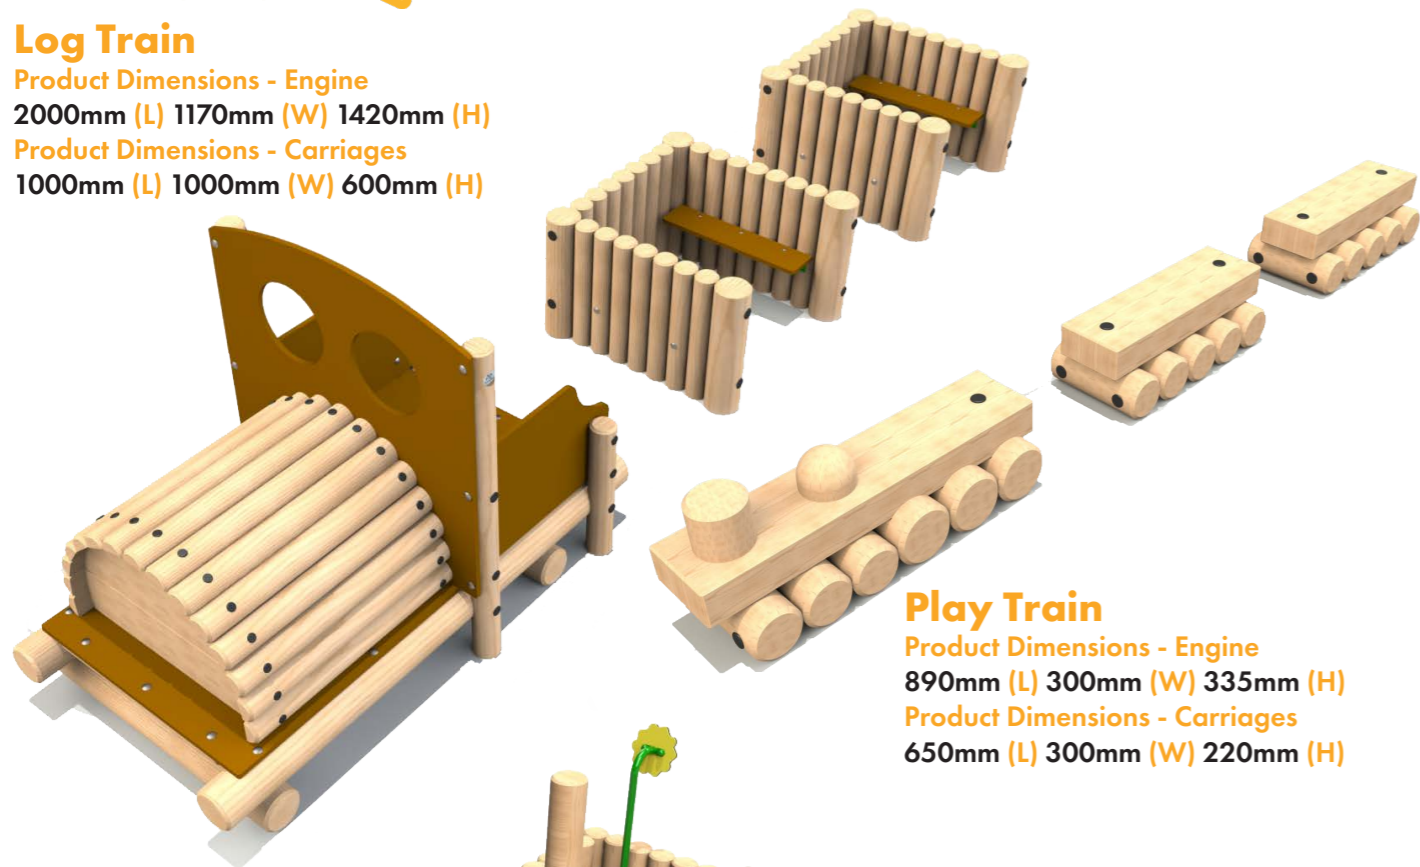

early years

Sand Play

**PLAYWOOD**  
EXPLORE, PLAY, LEARN

[www.playwood.co.uk](http://www.playwood.co.uk)

**Log Train**

Product Dimensions - Engine  
2000mm (L) 1170mm (W) 1420mm (H)  
Product Dimensions - Carriages  
1000mm (L) 1000mm (W) 600mm (H)

**Play Train**

Product Dimensions - Engine  
890mm (L) 300mm (W) 335mm (H)  
Product Dimensions - Carriages  
650mm (L) 300mm (W) 220mm (H)

**Tug Boat**

Product Dimensions  
4984mm (L) 2120mm (W) 1530mm (H)  
(Includes 2 Way Talk Tubes)

**Captain's Boat**

Product Dimensions  
4990mm (L) 3238mm (W) 2000mm (H)

Bespoke options available, enquire for more information.

**Sand Workshop Table**

Product Dimensions  
1500mm (L) 786mm (W) 675mm (H)  
Sand Required: 0.07m<sup>3</sup>  
(not Included)

## Seasonal Totem Poles

Product Dimensions  
195mm (L) 95mm (W) 1500mm (H)

The seasonal totem poles contain playful references to each season of the year.

- Spring
- Summer
- Autumn
- Winter