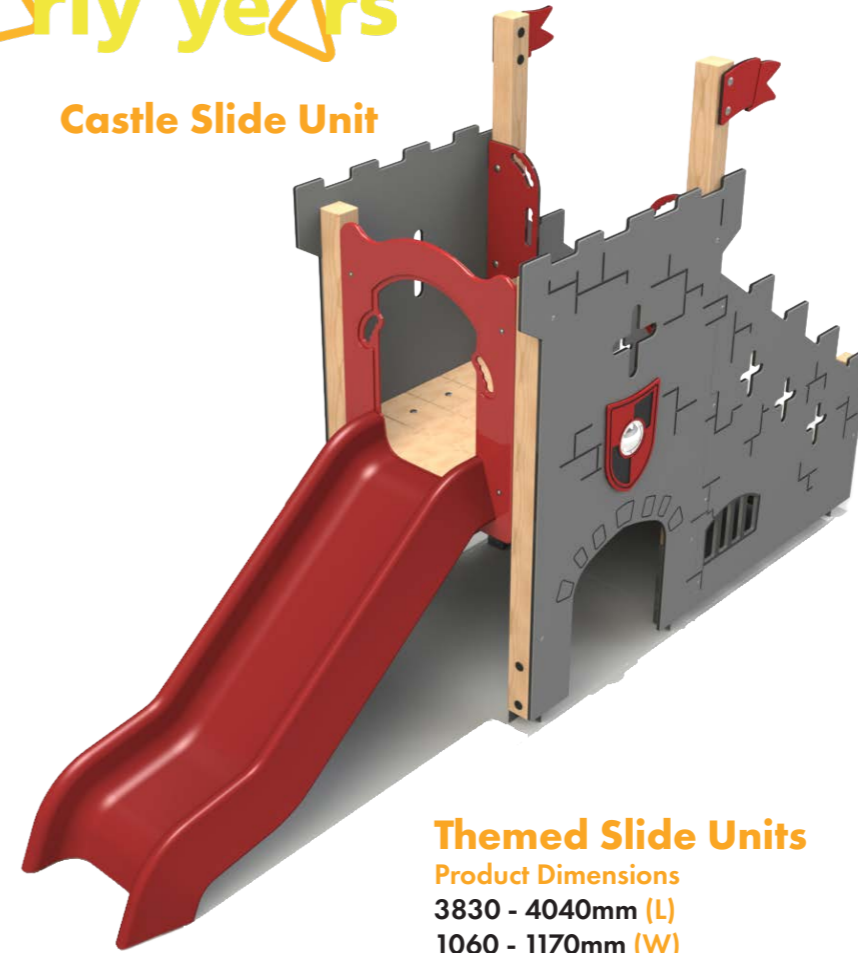

Castle Slide Unit

Fire Engine Slide Unit

Dump Truck Slide Unit

Elephant Slide Unit

Submarine Slide Unit

Rocket Slide Unit

Whale Slide Unit

Themed Slide Units

Product Dimensions
3830 - 4040mm (L)
1060 - 1170mm (W)
1730 - 2460mm (H)
Minimum Surface Area: 24.5m²
7160mm (L) 3990mm (W)
Free Fall Height: 900mm