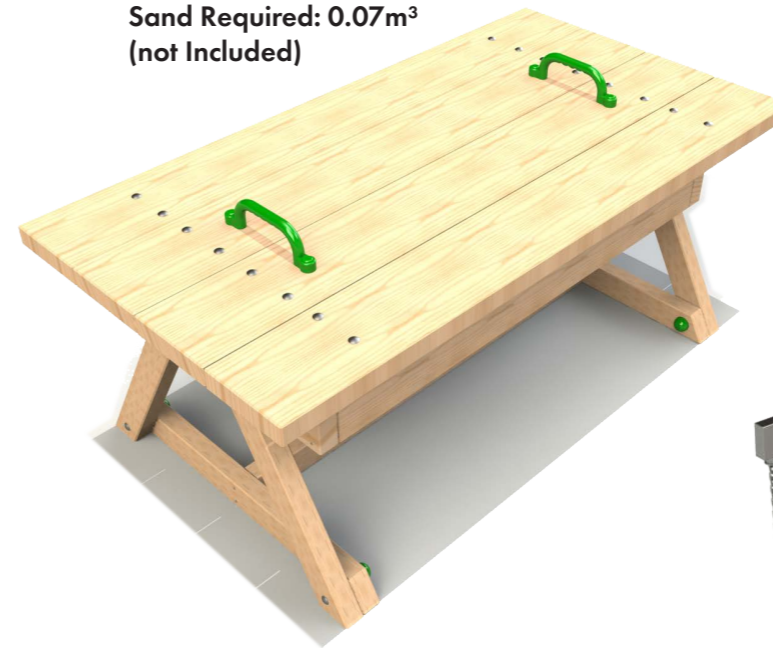

**Captain's Boat**

Product Dimensions  
4990mm (L) 3238mm (W) 2000mm (H)

Bespoke options available, enquire for more information.

**Sand Workshop Table**

Product Dimensions  
1500mm (L) 786mm (W) 675mm (H)  
Sand Required: 0.07m<sup>3</sup>  
(not Included)

**Sand Play Table**

Product Dimensions  
1020mm (L) 885mm (W) 650mm (H)  
Sand Required: 0.089m<sup>3</sup> (not Included)

**Sleeper Sandpit**

Product Dimensions  
3000mm (L) 1500mm (W) 1850mm (H)  
Sand Required: 1.12m<sup>3</sup>  
(not Included)

**Scales**

Product Dimensions  
780mm (L) 265mm (W) 1500mm (H)

**Standard Sandpit**

Product Dimensions  
Open: 4260mm (L) 1220mm (W) 213mm (H)  
Closed: 2400mm (L) 1220mm (W) 213mm (H)  
Sand Required: 0.24m<sup>3</sup> (not Included)