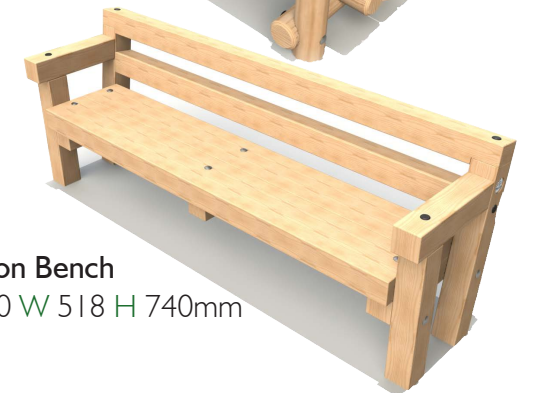

Holt Picnic Bench Steel Top  
L 1660 W 1340 H 766mm

## Bespoke Options Available

Ifton Bench  
L 1800 W 400 H 450mm

Aston Bench  
L 1800 W 629 H 893mm

Knolton Bench  
L 2000 W 518 H 740mm

Frankton Picnic Bench  
L 1660 W 1540 H 765mm

Holt Picnic Bench Timber Top  
L 1660 W 1355 H 781mm