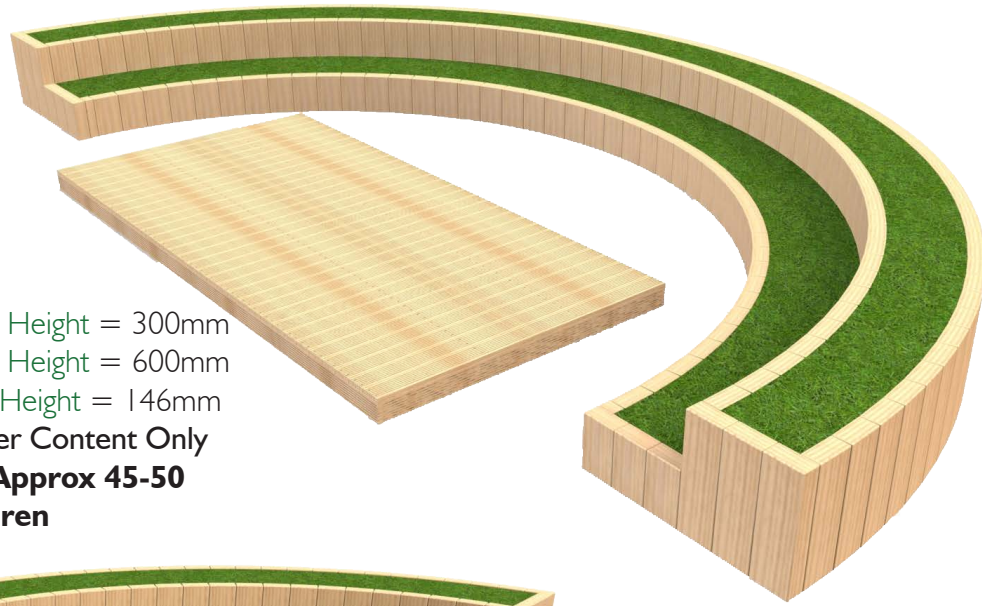

3 Tier Curved Amphitheatre
L 7160mm
W 3675mm
H 780mm

Tier 1 Height = 300mm
Tier 2 Height = 540mm
Tier 3 Height = 780mm
Timber Content Only
Sits Approx 50-55 Children

3 Tier 3 Sided Amphitheatre
L 6956mm
W 3000mm
H 780mm

Tier 1 Height = 390mm
Tier 2 Height = 585mm
Tier 3 Height = 780mm
Timber Content Only
Sits Approx 40-45 Children