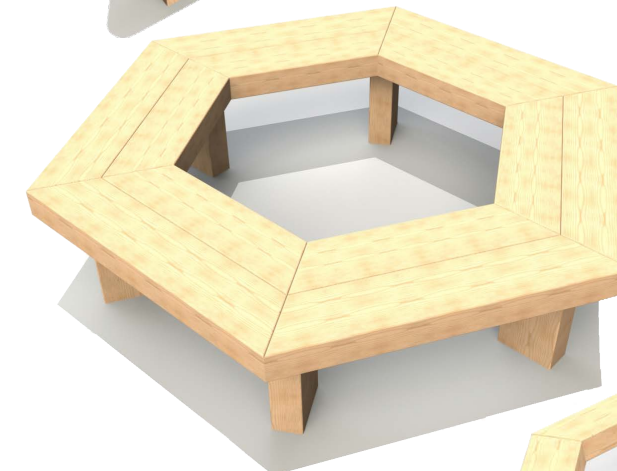

# Seating

Bespoke Options Available

**2m Half Hexagonal Bench**  
L 1983 W 890 H 470mm

**1.3m Curved Sleeper Bench**  
L 1294 W 385 H 420mm

**1.8m Curved Sleeper Bench**  
L 1793 W 388 H 420mm

**2m Hexagonal Tree Seat**  
L 2056 W 1780 H 470mm