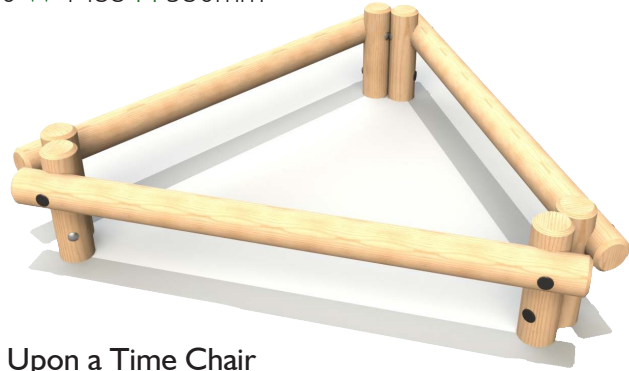

# Seating

Bespoke Options Available

**Buddy Bench**  
L 1680 W 1455 H 350mm

**Friendship Bench**  
L 2200 W 195 H 1879mm

**Story Telling Chair**  
L 780 W 485 H 1400mm

**Once Upon a Time Chair**  
L 775 W 772 H 1336mm