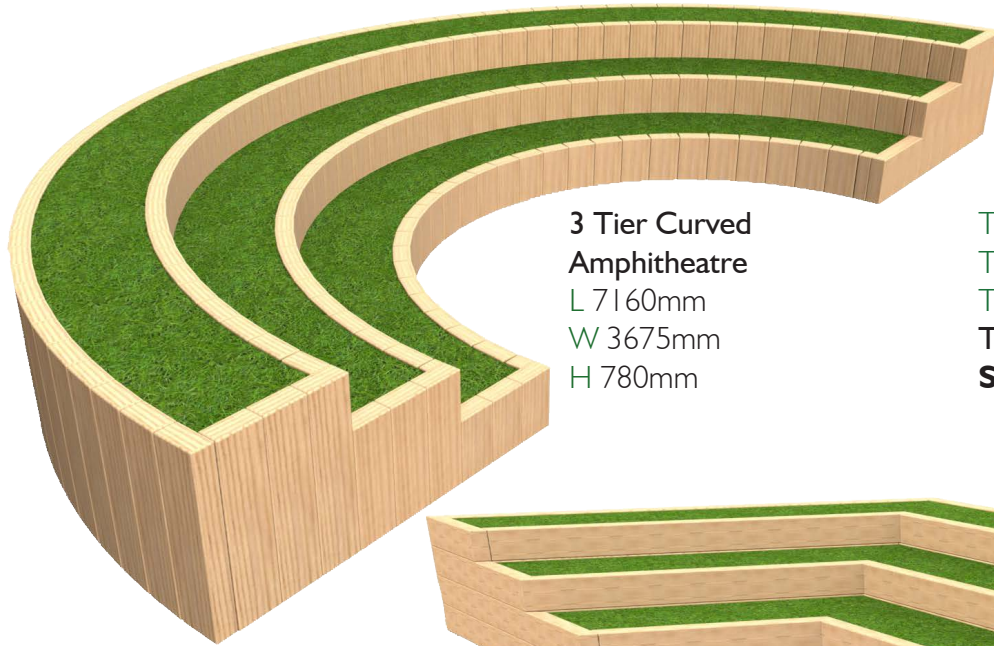

# Amphitheatres

Bespoke Options Available

**2 Tier 5 Sided Amphitheatre**  
L 6321mm  
W 3003mm  
H 585mm

Tier 1 Height = 390mm  
Tier 2 Height = 585mm  
**Timber Content Only**  
**Sits Approx 30-35 Children**

**2 Tier Curved Amphitheatre Including Stage**  
L 7994mm  
W 4095mm  
H 600mm

Tier 1 Height = 300mm  
Tier 2 Height = 600mm  
Stage Height = 146mm  
**Timber Content Only**  
**Sits Approx 45-50 Children**

**3 Tier Curved Amphitheatre**  
L 7160mm  
W 3675mm  
H 780mm

Tier 1 Height = 300mm  
Tier 2 Height = 540mm  
Tier 3 Height = 780mm  
**Timber Content Only**  
**Sits Approx 50-55 Children**

**3 Tier 3 Sided Amphitheatre**  
L 6956mm  
W 3000mm  
H 780mm