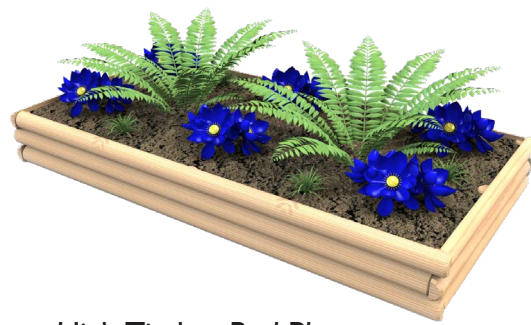

Bespoke Options Available

Large Half Round Planter
L 2450 W 1250 H 300mm