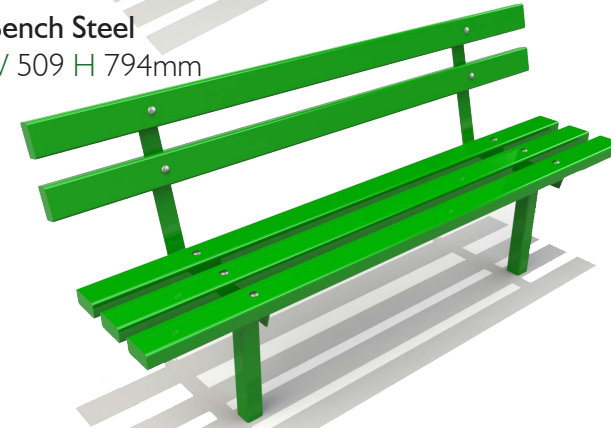

## Benches

Rednall Bench Steel (No Back)  
L 1660 W 310 H 445mm

Rednall Bench Steel  
L 1660 W 509 H 794mm

Rednall Bench Timber (No Back)  
L 1660 W 298 H 450mm

Rednall Bench Timber  
L 1660 W 502 H 786mm