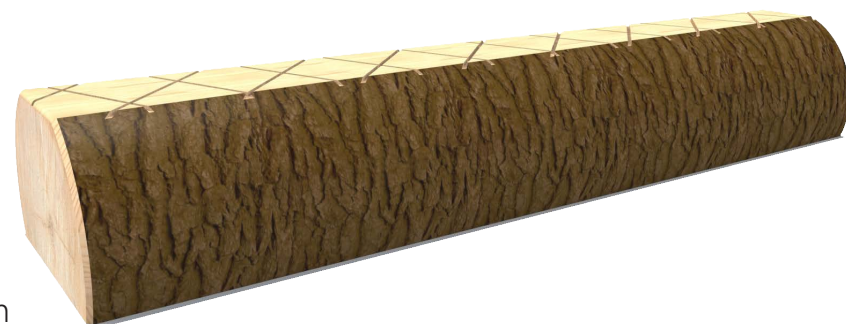

2.4m Tree Trunk Balance Beam

L: 2400mm W: 550mm H: 550mm
(approx dimensions)