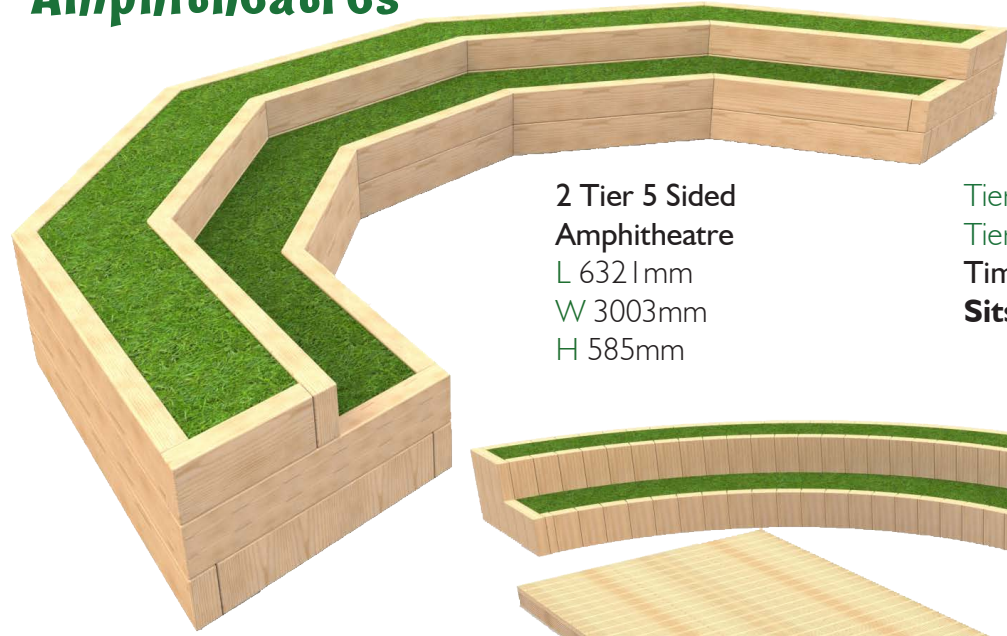

# Seating

Bespoke Options Available

**2m Half Hexagonal Bench**  
L 1983 W 890 H 470mm

**1.3m Curved Sleeper Bench**  
L 1294 W 385 H 420mm

**1.8m Curved Sleeper Bench**  
L 1793 W 388 H 420mm

**2m Hexagonal Tree Seat**  
L 2056 W 1780 H 470mm

**3m Open Octagonal Bench**  
L 3000 W 2663 H 450mm

**3m Half Octagonal Bench**  
L 3000 W 1700 H 450mm

**3m Octagonal Tree Seat**  
L 3000 W 3000 H 450mm

All tables and benches can be supplied wheelchair accessible.

# Amphitheatres

Bespoke Options Available

**2 Tier 5 Sided Amphitheatre**  
L 6321mm  
W 3003mm  
H 585mm

Tier 1 Height = 390mm  
Tier 2 Height = 585mm  
**Timber Content Only**  
**Sits Approx 30-35 Children**