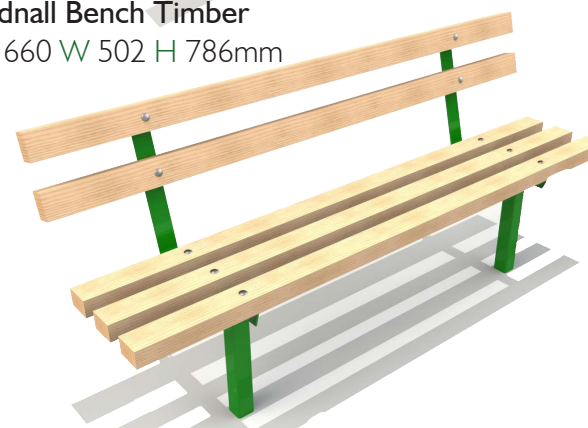

## Benches

Rednall Bench Steel (No Back)  
L 1660 W 310 H 445mm

Rednall Bench Steel  
L 1660 W 509 H 794mm

Rednall Bench Timber (No Back)  
L 1660 W 298 H 450mm

Rednall Bench Timber  
L 1660 W 502 H 786mm

Holt Picnic Bench Steel Top  
L 1660 W 1340 H 766mm