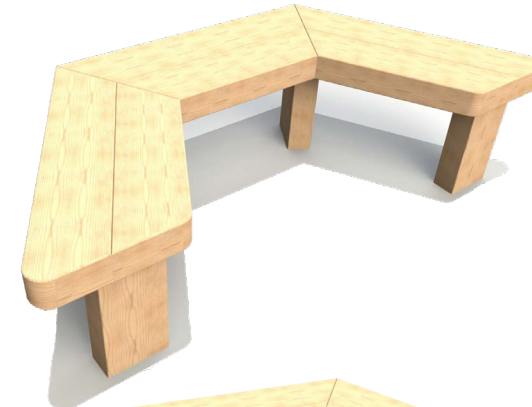

**1.4m Sleeper Table and Benches**  
L 1400 W 1095 H 620mm

**3.6m Sleeper Bench**  
L 3600 W 195 H 420mm

**2.4m Sleeper Bench**  
L 2400 W 195 H 420mm

**1.4m Sleeper Bench**  
L 1400 W 195 H 420mm

All tables and benches can be supplied wheelchair accessible.

# Seating

Bespoke Options Available

**2m Half Hexagonal Bench**  
L 1983 W 890 H 470mm

**1.3m Curved Sleeper Bench**  
L 1294 W 385 H 420mm

**1.8m Curved Sleeper Bench**  
L 1793 W 388 H 420mm

**2m Hexagonal Tree Seat**  
L 2056 W 1780 H 470mm