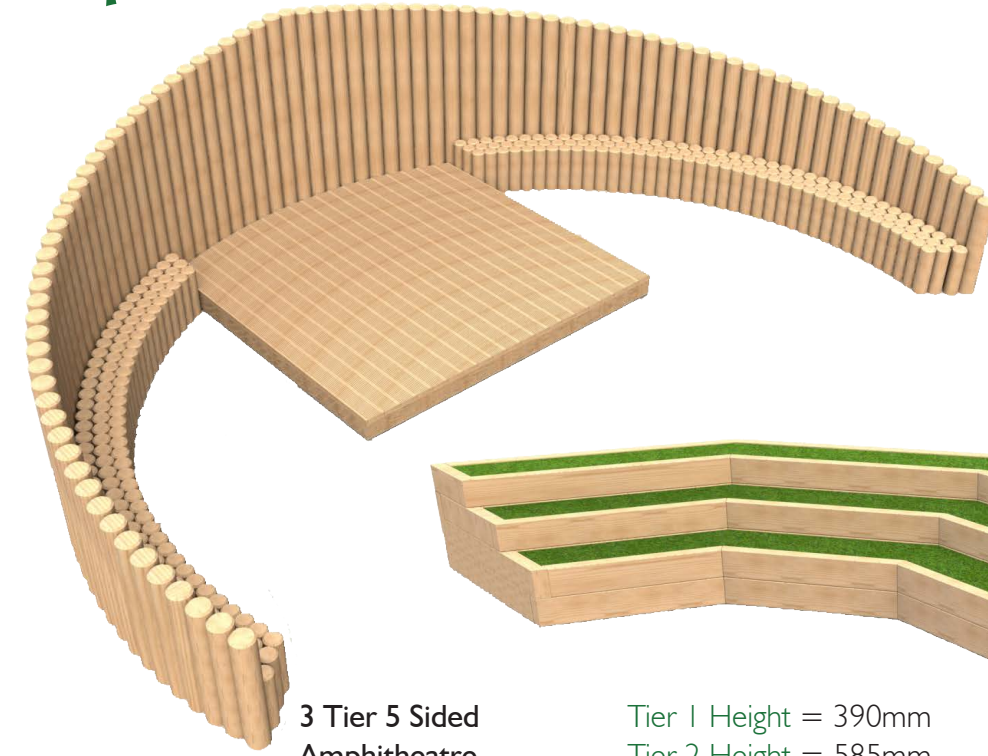

**3 Tier Curved Amphitheatre**  
L 7160mm  
W 3675mm  
H 780mm

Tier 1 Height = 300mm  
Tier 2 Height = 540mm  
Tier 3 Height = 780mm  
**Timber Content Only**  
**Sits Approx 50-55 Children**

**3 Tier 3 Sided Amphitheatre**  
L 6956mm  
W 3000mm  
H 780mm

Tier 1 Height = 390mm  
Tier 2 Height = 585mm  
Tier 3 Height = 780mm  
**Timber Content Only**  
**Sits Approx 40-45 Children**

Timber content only supplied for amphitheatres.

# Amphitheatres

Bespoke Options Available

**3 Tier 5 Sided Amphitheatre**  
L 7362mm  
W 3500mm  
H 780mm

Tier 1 Height = 390mm  
Tier 2 Height = 585mm  
Tier 3 Height = 780mm  
**Timber Content Only**  
**Sits Approx 55-60 Children**