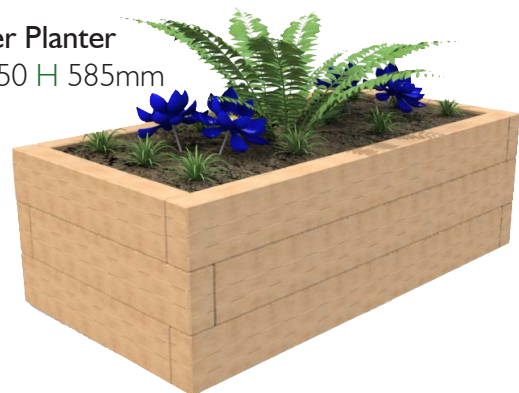

## Planters

Small Half Round Planter  
L 900 W 900 H 300mm

Medium Half Round Planter  
L 1800 W 900 H 300mm

Raised Tiered Timber Bed Planter  
L 900 W 900 H 780mm

Low Timber Bed Planter  
L 1800 W 900 H 390mm

1.8m Round Log Planter  
L 1800 W 1800 H 650mm

0.9m Round Log Planter  
L 900 W 900 H 650mm

1.58m 3 Tier Small Sleeper Planter  
L 1580 W 1580 H 780mm

0.95m Sleeper Planter  
L 950 W 950 H 585mm

1.8m Sleeper Planter  
L 1800 W 950 H 585mm

## Bespoke Options Available

Large Half Round Planter  
L 2450 W 1250 H 300mm

High Timber Bed Planter  
L 1800 W 450 H 585mm

1.85m Planter Bench  
L 1850 W 650 H 600mm

2.15m 3 Tier Large Sleeper Planter  
L 2150 W 2150 H 780mm