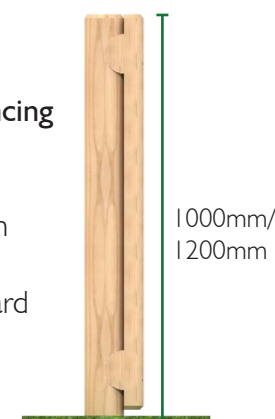

Pergolas

Circular Pergola
Outer Radius: 9000mm
Inner Radius: 6500mm
Height: 2600mm

Straight Pergola
L 4000 W 3000 H 2400mm

Planter Pergola
L 7400 W 3600 H 2200mm
x2 Noughts and Crosses Play Panel
x2 Talking Tubes
x2 Planters with Benches

Bespoke Options Available

Finger Posts

Finger Post
Height: 2400mm
Width: 1600mm

Each directional pointer is engraved on both sides and can be made bespoke to your exact requirements.

Standard Finger Post

Deluxe Finger Post with bespoke HDPE name sign also available

If you require any more information do not hesitate to ask.

Palisade Fencing

Bespoke Options Available

Standard Palisade Fencing
Length 2450mm
Width: 150mm
Height: 1000/1200mm

Dimensions per standard section.

Standard Palisade Gate
Length: 1530mm Width: 163mm
Height: 1000/1200mm

Self Closing Palisade Gate
Length: 1420mm Width: 145mm
Height: 1000/1200mm

Palisade 2.4m Maintenance Gate
Length: 2773mm
Width: 163mm
Height: 1000/1200mm

Timber Palisade Fencing is an ideal way to secure any playground!

Image Shows

- 2.4m maintenance Gate.
- Self Closing Gate.
- Standard Palisade Fence Sections.

If you require any more information do not hesitate to ask.