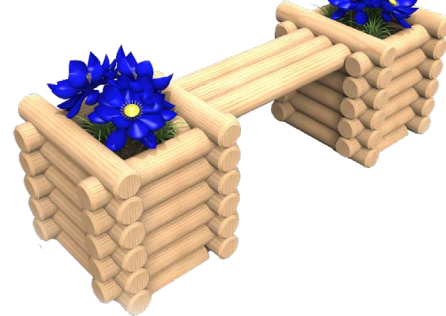

1.8m Round Log Planter  
L 1800 W 1800 H 650mm

0.9m Round Log Planter  
L 900 W 900 H 650mm

1.58m 3 Tier Small Sleeper Planter  
L 1580 W 1580 H 780mm

0.95m Sleeper Planter  
L 950 W 950 H 585mm

1.8m Sleeper Planter  
L 1800 W 950 H 585mm

## Bespoke Options Available

Large Half Round Planter  
L 2450 W 1250 H 300mm

High Timber Bed Planter  
L 1800 W 450 H 585mm

1.85m Planter Bench  
L 1850 W 650 H 600mm

2.15m 3 Tier Large Sleeper Planter  
L 2150 W 2150 H 780mm