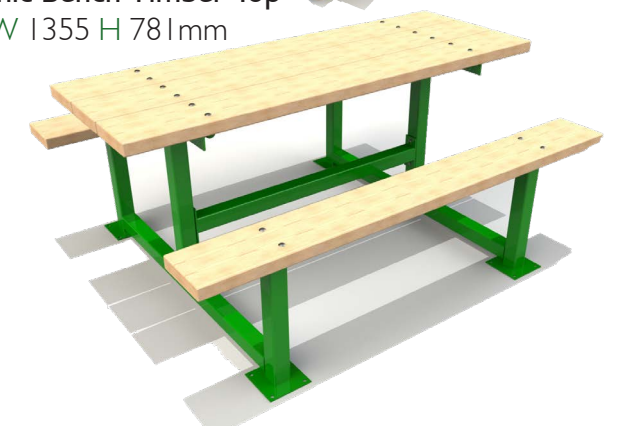

## Bespoke Options Available

Ifton Bench  
L 1800 W 400 H 450mm

Aston Bench  
L 1800 W 629 H 893mm

Knolton Bench  
L 2000 W 518 H 740mm

Frankton Picnic Bench  
L 1660 W 1540 H 765mm

Holt Picnic Bench Timber Top  
L 1660 W 1355 H 781mm