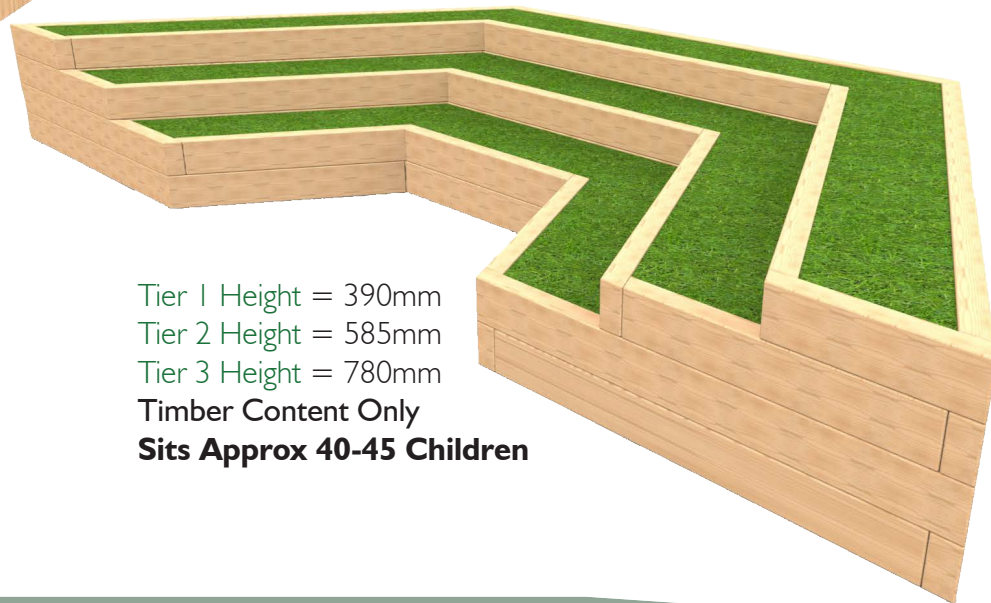

Timber content only supplied for amphitheatres.