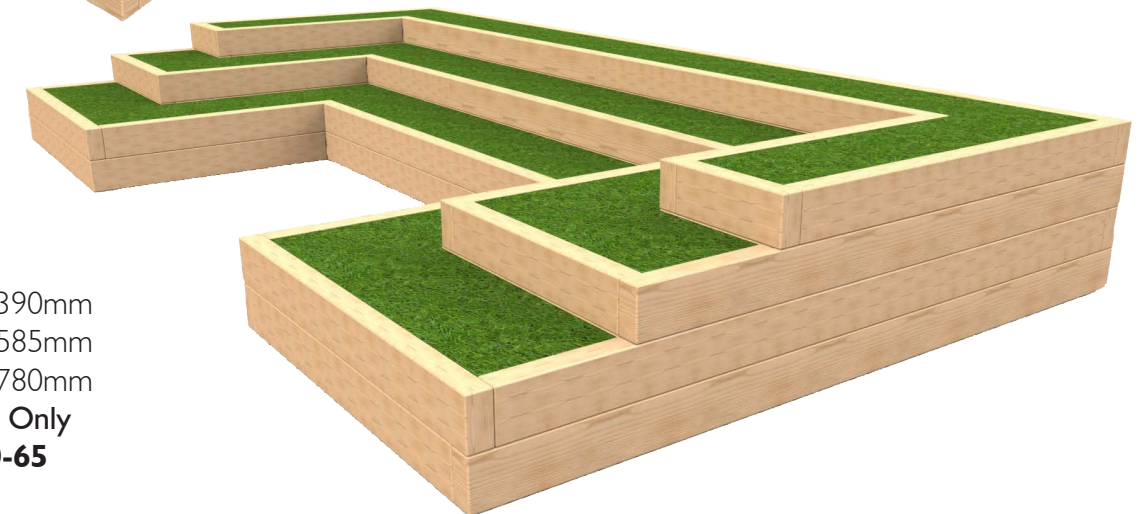

Timber content only supplied for amphitheatres.