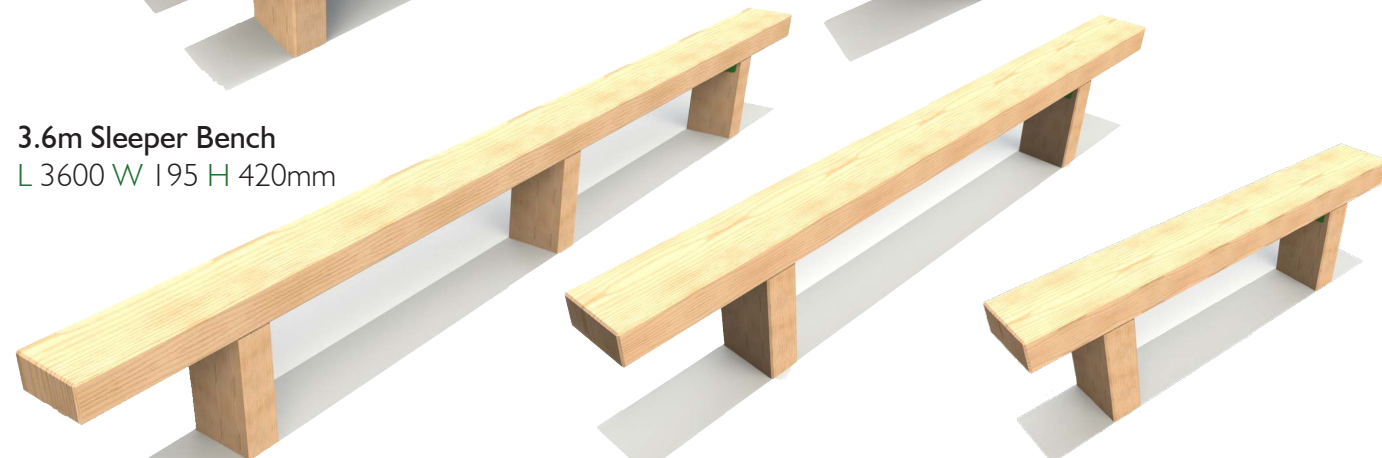

2.4m Sleeper Bench
L 2400 W 195 H 420mm

1.4m Sleeper Bench
L 1400 W 195 H 420mm

All tables and benches can be supplied wheelchair accessible.