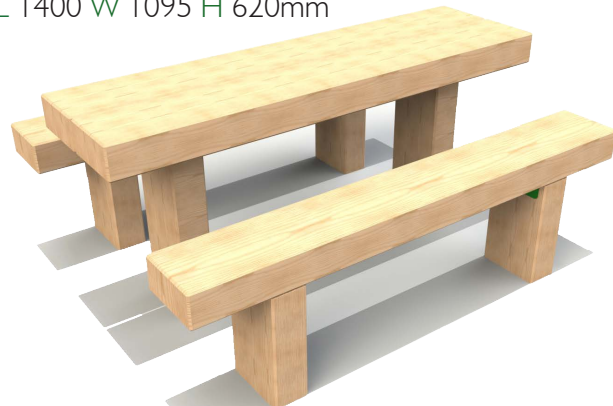

# Seating

Bespoke Options Available

**Buddy Bench**  
L 1680 W 1455 H 350mm

**Friendship Bench**  
L 2200 W 195 H 1879mm

**Story Telling Chair**  
L 780 W 485 H 1400mm

**Once Upon a Time Chair**  
L 775 W 772 H 1336mm

**Button Stool**  
L 195 W 195 H 400mm

Check out our Website or Story Time Brochure for more Button Stool and Toadstool options!

**Toadstool**  
L 300mm W 300mm H 400mm

**2.4m Sleeper Table and Benches**  
L 2400 W 1095 H 620mm

**1.4m Sleeper Table and Benches**  
L 1400 W 1095 H 620mm

**3.6m Sleeper Bench**  
L 3600 W 195 H 420mm

**2.4m Sleeper Bench**  
L 2400 W 195 H 420mm

**1.4m Sleeper Bench**  
L 1400 W 195 H 420mm

All tables and benches can be supplied wheelchair accessible.