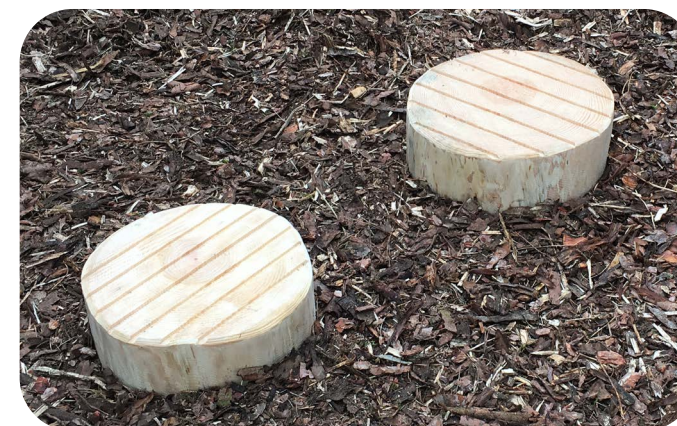

Natural Stepping Logs

Dia: 500-600mm Height: 150mm
(approx dimensions)