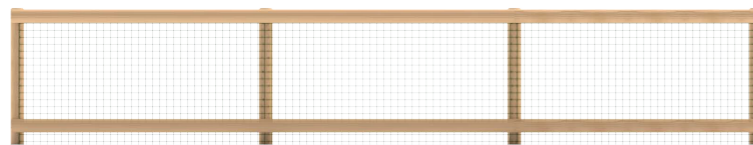

## Landscape Fencing

**Post and 3 Rail Fencing**  
Width: 150mm  
Height: 1000 or 1200mm

Includes posts, rails and fixing screws.  
Optional PVC coated wire mesh also available.

1000mm  
Or  
1200mm

**Post and 2 Rail Fencing**  
Width: 150mm  
Height: 1000 or 1200mm