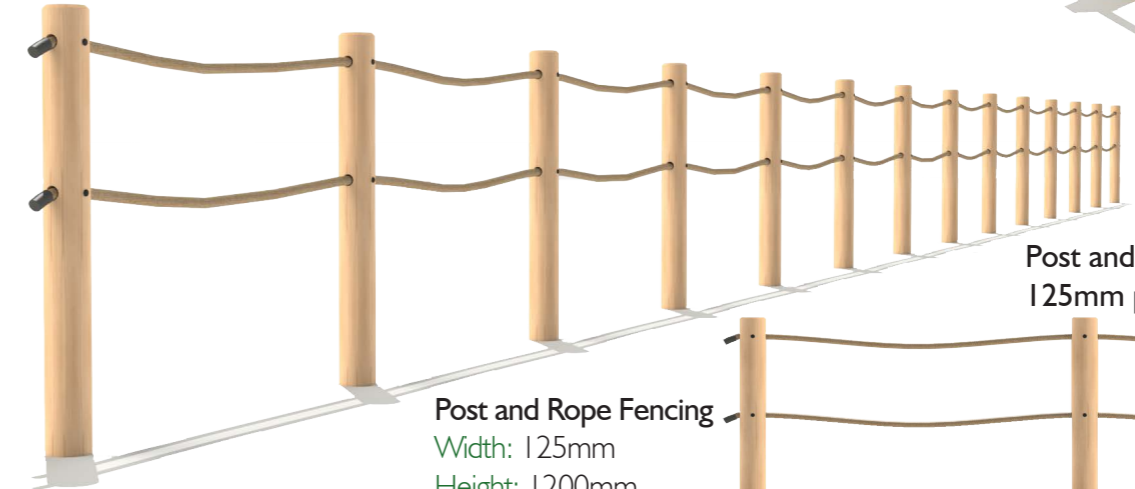

## Landscape Fencing

**Post and 3 Rail Fencing**  
Width: 150mm  
Height: 1000 or 1200mm

Includes posts, rails and fixing screws.  
Optional PVC coated wire mesh also available.

1000mm  
Or  
1200mm

**Post and 2 Rail Fencing**  
Width: 150mm  
Height: 1000 or 1200mm

Includes posts, rails and fixing screws.  
Optional PVC coated wire mesh also available.

Can be installed as top and middle rails or top and bottom with mesh.

1000mm  
Or  
1200mm

**Knee Rail Fencing** uses 125mm timber legs and rails with Galvanised Steel straps and screws provided

**Knee Rail Fencing**  
Width: 125mm  
Height: 450mm

If you require any more information do not hesitate to ask.

## Landscape Fencing

**Knee Rope Fencing**  
Width: 95mm  
Height: 600mm

Constructed from 95mm square posts with 32mm thick rope.

**Post and Rope Fencing** uses 125mm posts with 32mm Rope.

**Post and Rope Fencing**  
Width: 125mm  
Height: 1200mm