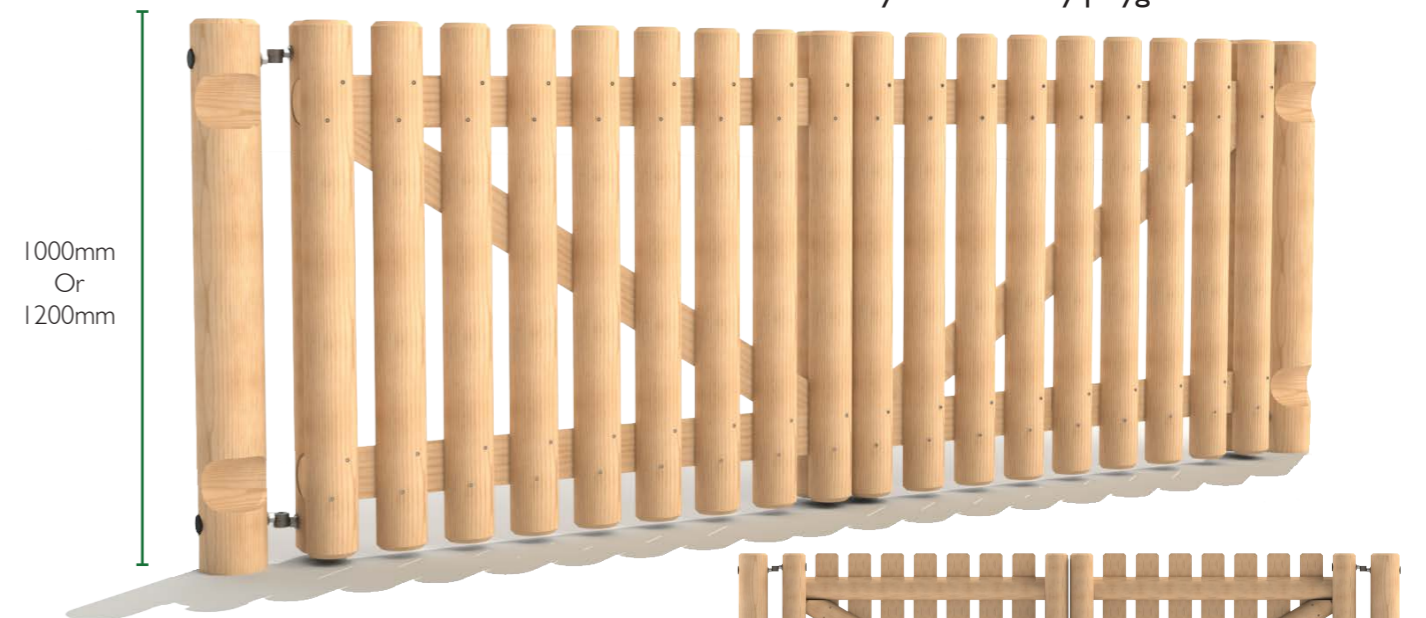

### Self Closing Palisade Gate

Includes HDPE Entrance & Exit Sign

Length: 1420mm  
Width: 201mm  
Height: 1000 or 1200mm

1000mm  
Or  
1200mm

If you require any more information do not hesitate to ask.

## Palisade Fencing

HDPE signs are available in a wide range of colours.

HDPE and Timber Archway Signs are available as a standalone product without the gate.

Palisade Gate with HDPE Archway Sign  
Standard or Self Close Gate  
Options Available

Length: 1685mm  
Width: 189mm  
Height: 2230mm  
Gate Height: 1000 or 1200mm

Palisade Gate with Timber Archway Sign  
Standard or Self Close Gate  
Options Available

Length: 1600mm  
Width: 196mm  
Height: 2242mm  
Gate Height: 1000 or 1200mm

Timber Palisade Fencing is an ideal way to secure any playground!

Palisade 2.4m Maintenance Gate  
Length: 2773mm  
Width: 163mm  
Height: 1000 or 1200mm

If you require any more information do not hesitate to ask.