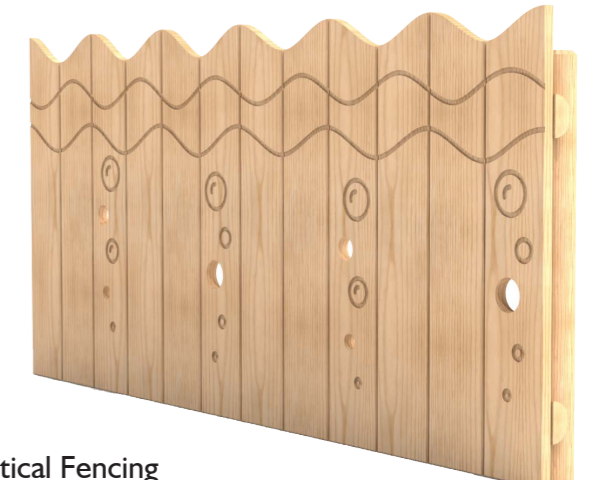

## Landscape Fencing

**Knee Rope Fencing**  
Width: 95mm  
Height: 600mm

Constructed from 95mm square posts with 32mm thick rope.

**Post and Rope Fencing** uses 125mm posts with 32mm Rope.

**Post and Rope Fencing**  
Width: 125mm  
Height: 1200mm

**Mountain Scene Fencing**  
Length 2400mm, Width: 133mm, Height: 1125mm

**Castle Fencing**  
Length 2400mm, Width: 133mm, Height: 1125mm

Themed fencing comes in 2.4m long panels and uses the same posts and rails as the standard Palisade fencing.

**Peek a Boo Fencing**  
Length 2400mm, Width: 133mm, Height: 1125mm

**Nautical Fencing**  
Length 2400mm, Width: 133mm, Height: 1125mm

If you require any more information do not hesitate to ask.