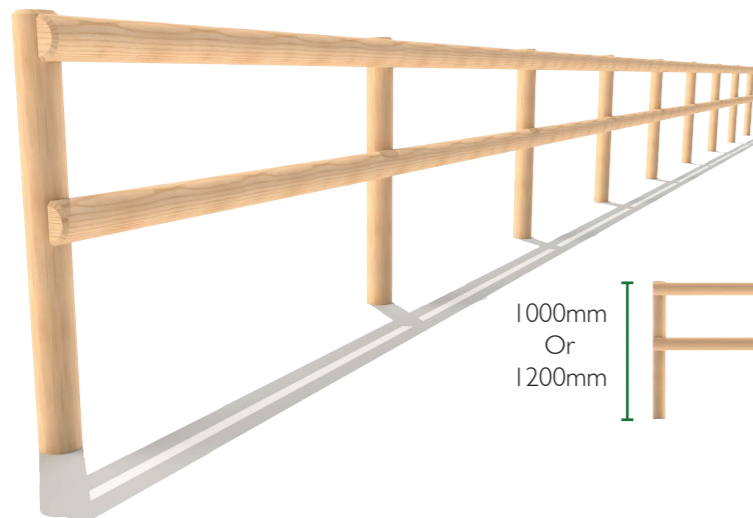

## Landscape Fencing

**Post and 3 Rail Fencing**  
Width: 150mm  
Height: 1000 or 1200mm

Includes posts, rails and fixing screws.  
Optional PVC coated wire mesh also available.

1000mm  
Or  
1200mm

**Post and 2 Rail Fencing**  
Width: 150mm  
Height: 1000 or 1200mm

Includes posts, rails and fixing screws.  
Optional PVC coated wire mesh also available.

Can be installed as top and middle rails or top and bottom with mesh.

1000mm  
Or  
1200mm

**Knee Rail Fencing** uses 125mm timber legs and rails with Galvanised Steel straps and screws provided