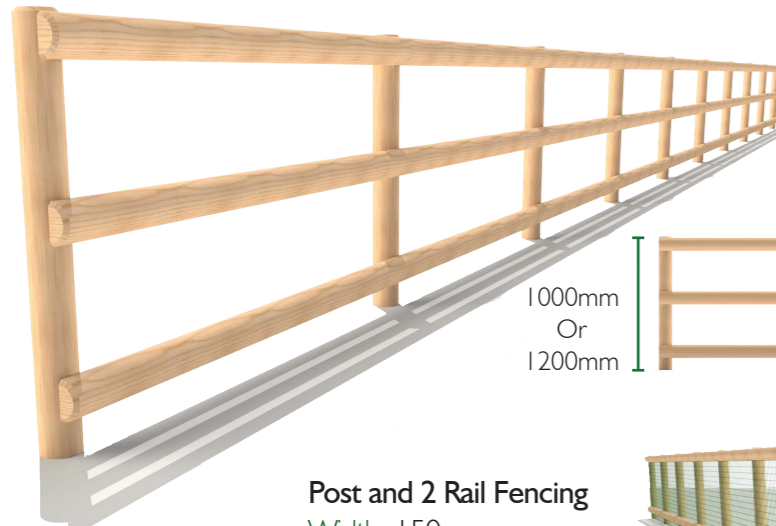

Length: 1685mm  
Width: 189mm  
Height: 2230mm  
Gate Height: 1000 or 1200mm

Palisade Gate with Timber Archway Sign  
Standard or Self Close Gate  
Options Available

Length: 1600mm  
Width: 196mm  
Height: 2242mm  
Gate Height: 1000 or 1200mm

Timber Palisade Fencing is an ideal way to secure any playground!

Palisade 2.4m Maintenance Gate  
Length: 2773mm  
Width: 163mm  
Height: 1000 or 1200mm

If you require any more information do not hesitate to ask.

## Landscape Fencing

**Post and 3 Rail Fencing**  
Width: 150mm  
Height: 1000 or 1200mm

Includes posts, rails and fixing screws.  
Optional PVC coated wire mesh also available.

1000mm  
Or  
1200mm

**Post and 2 Rail Fencing**  
Width: 150mm  
Height: 1000 or 1200mm

Includes posts, rails and fixing screws.  
Optional PVC coated wire mesh also available.

Can be installed as top and middle rails or top and bottom with mesh.

1000mm  
Or  
1200mm

**Knee Rail Fencing** uses 125mm timber legs and rails with Galvanised Steel straps and screws provided