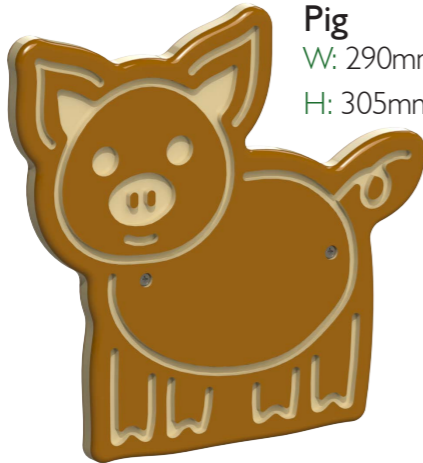

Pig

W: 290mm
H: 305mm