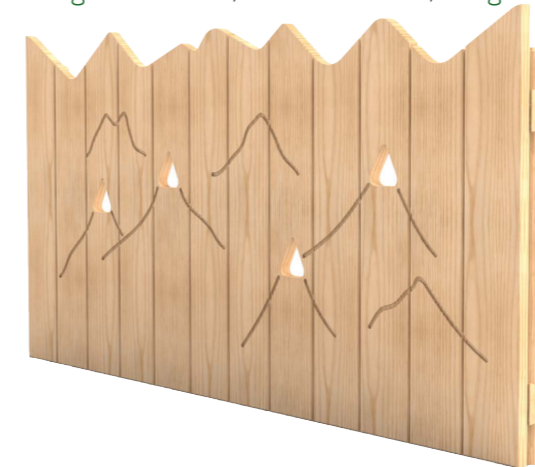

## Landscape Fencing

**Knee Rope Fencing**  
Width: 95mm  
Height: 600mm

Constructed from 95mm square posts with 32mm thick rope.

**Post and Rope Fencing** uses 125mm posts with 32mm Rope.

**Post and Rope Fencing**  
Width: 125mm  
Height: 1200mm

**Mountain Scene Fencing**  
Length 2400mm, Width: 133mm, Height: 1125mm

**Castle Fencing**  
Length 2400mm, Width: 133mm, Height: 1125mm

Themed fencing comes in 2.4m long panels and uses the same posts and rails as the standard Palisade fencing.