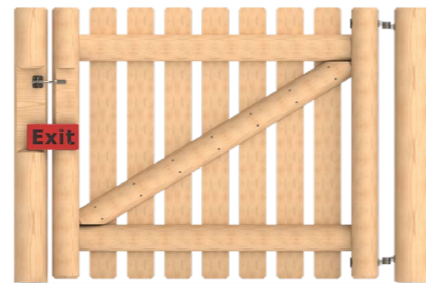

### Standard Palisade Fencing

Length: 2450mm  
Width: 150mm  
Height: 1000 or 1200mm

Dimensions per standard section but can be supplied in any length.

### Standard Palisade Gate

Includes HDPE Entrance & Exit Sign

Length: 1530mm  
Width: 189mm  
Height: 1000 or 1200mm

### Self Closing Palisade Gate

Includes HDPE Entrance & Exit Sign

Length: 1420mm  
Width: 201mm  
Height: 1000 or 1200mm

1000mm  
Or  
1200mm

If you require any more information do not hesitate to ask.