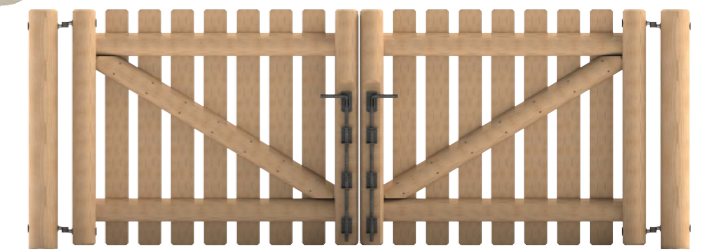

## Palisade Fencing

HDPE signs are available in a wide range of colours.

HDPE and Timber Archway Signs are available as a standalone product without the gate.

Palisade Gate with HDPE Archway Sign  
Standard or Self Close Gate  
Options Available

Length: 1685mm  
Width: 189mm  
Height: 2230mm  
Gate Height: 1000 or 1200mm

Palisade Gate with Timber Archway Sign  
Standard or Self Close Gate  
Options Available

Length: 1600mm  
Width: 196mm  
Height: 2242mm  
Gate Height: 1000 or 1200mm

Timber Palisade Fencing is an ideal way to secure any playground!

Palisade 2.4m Maintenance Gate  
Length: 2773mm  
Width: 163mm  
Height: 1000 or 1200mm

If you require any more information do not hesitate to ask.

## Landscape Fencing

**Post and 3 Rail Fencing**  
Width: 150mm  
Height: 1000 or 1200mm

Includes posts, rails and fixing screws.  
Optional PVC coated wire mesh also available.

1000mm  
Or  
1200mm

**Post and 2 Rail Fencing**  
Width: 150mm  
Height: 1000 or 1200mm