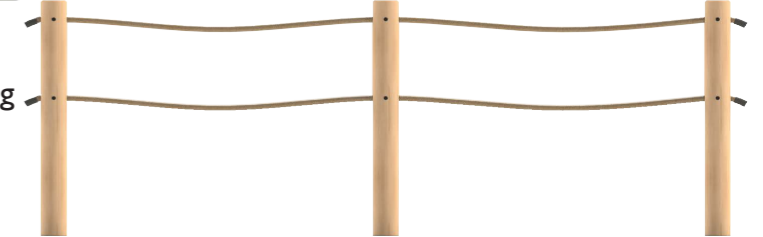

**Knee Rail Fencing**  
Width: 125mm  
Height: 450mm

If you require any more information do not hesitate to ask.

## Landscape Fencing

**Knee Rope Fencing**  
Width: 95mm  
Height: 600mm

Constructed from 95mm square posts with 32mm thick rope.

**Post and Rope Fencing** uses 125mm posts with 32mm Rope.

**Post and Rope Fencing**  
Width: 125mm  
Height: 1200mm

**Mountain Scene Fencing**  
Length 2400mm, Width: 133mm, Height: 1125mm

**Castle Fencing**  
Length 2400mm, Width: 133mm, Height: 1125mm

Themed fencing comes in 2.4m long panels and uses the same posts and rails as the standard Palisade fencing.

**Peek a Boo Fencing**  
Length 2400mm, Width: 133mm, Height: 1125mm

**Nautical Fencing**  
Length 2400mm, Width: 133mm, Height: 1125mm

If you require any more information do not hesitate to ask.