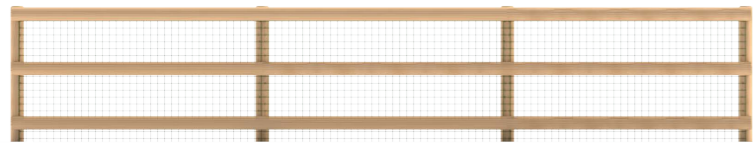

Length: 1685mm  
Width: 189mm  
Height: 2230mm  
Gate Height: 1000 or 1200mm

Palisade Gate with Timber Archway Sign  
Standard or Self Close Gate  
Options Available

Length: 1600mm  
Width: 196mm  
Height: 2242mm  
Gate Height: 1000 or 1200mm

Timber Palisade Fencing is an ideal way to secure any playground!

Palisade 2.4m Maintenance Gate  
Length: 2773mm  
Width: 163mm  
Height: 1000 or 1200mm

If you require any more information do not hesitate to ask.

## Landscape Fencing

**Post and 3 Rail Fencing**  
Width: 150mm  
Height: 1000 or 1200mm

Includes posts, rails and fixing screws.  
Optional PVC coated wire mesh also available.

1000mm  
Or  
1200mm

**Post and 2 Rail Fencing**  
Width: 150mm  
Height: 1000 or 1200mm